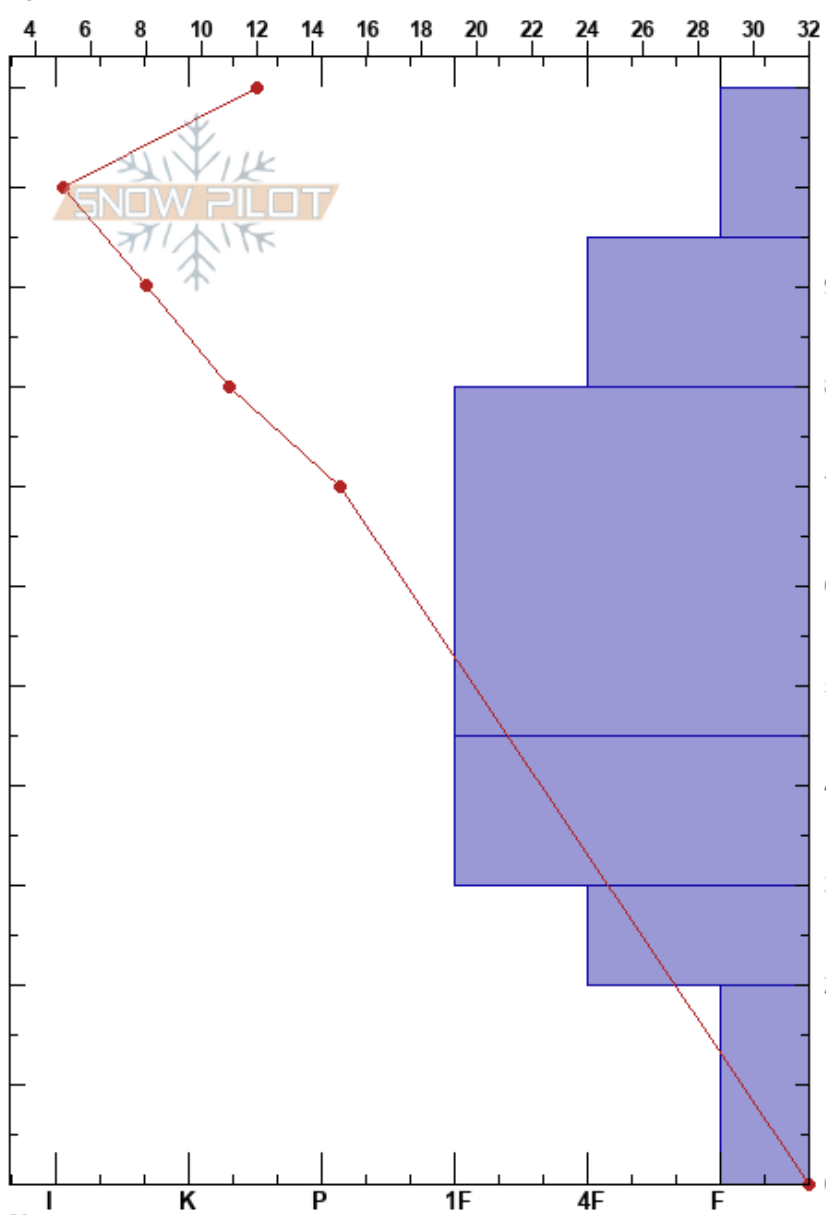

Teocalli Bowl
 Crested Butte
 CO
 Elevation: 11290 ft
 Aspect: NE

Joshua Bradford
 01/07/2021 - 12:30pm
 Co-ord:
 Slope Angle: 20°
 Wind Loading:

Stability: **HS: 110**
 Air Temperature: -5°F
 Sky Cover: CLR
 Precipitation: NO
 Wind: Calm
 Layer Notes:
 20-0cm: Problematic layer

Specifics: Pit dug in a Ski Area

Form	Crystal Size	Moisture	ρ kg/m ³	Stability tests & Layer comments
+	1			
/	2			
•	2			
•	2			
□	2			
^	3			

← PST35/100 (End) @20cm

CTN
 ECTX

Notes: