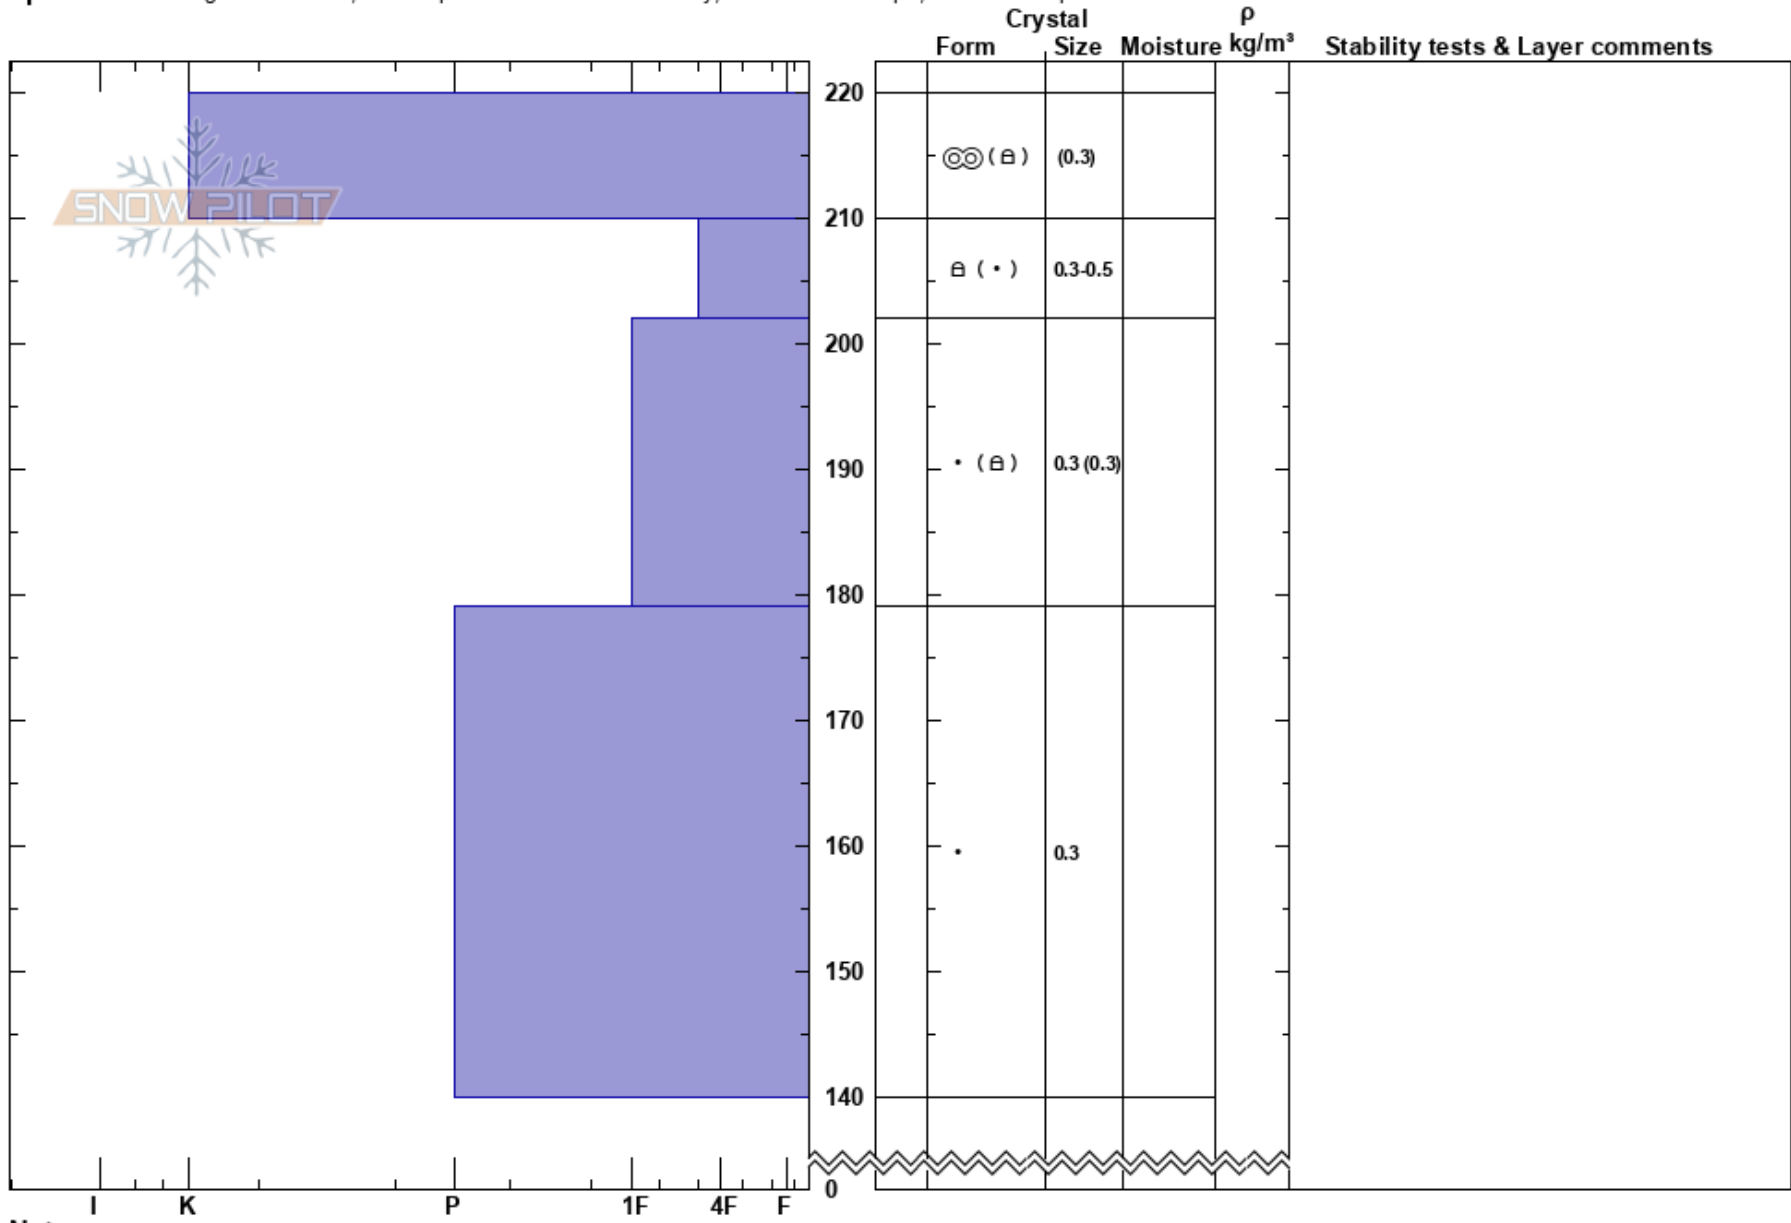

Strawberry Cliffs
Sierra Nevada
CA

Christopher Dunbar
02/20/2022 - 9:00am
Co-ord: 10S 728662W 4353209N

Stability: Very Good
Air Temperature:
Sky Cover: CLR
Precipitation: NO
Wind: NE Light Breeze

HS:220
PF: 5 210-202cm: Problematic layer
PS: 0

Elevation:
Aspect: 38°
Slope Angle: 22°
Wind Loading:

Specifics: Pit dug in a Ski Area; Pit is representative of backcountry; Ski tracks on slope; We skied slope

Notes: