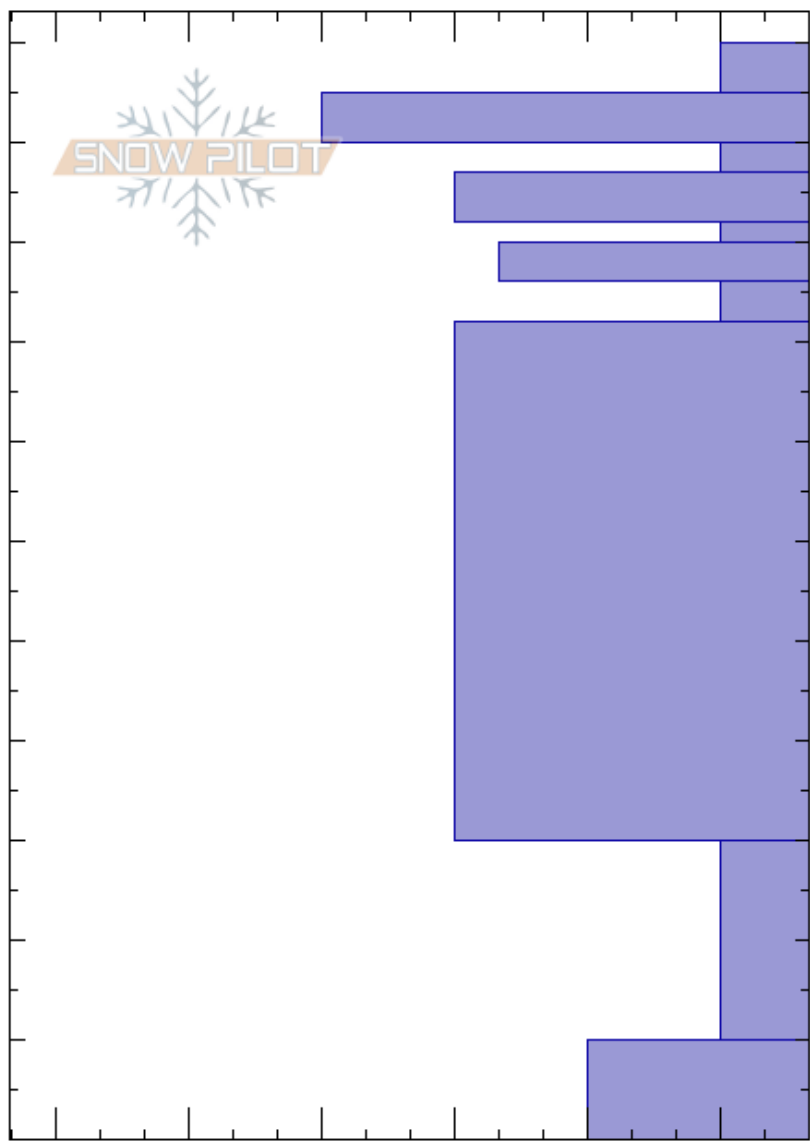

PF: 85 30-10cm: Problematic layer

CO

Co-ord: 13S 385848W 4384866N

Sky Cover: BKN

PS: 25

Elevation: 11204 ft

Slope Angle: 28°

Precipitation: NO

Wind: SW Light Breeze

Aspect: 18°

Wind Loading: previous

Specifics: Pit dug in a Ski Area; Pit is representative of backcountry

Elevation (ft)	Crystal		Moisture	ρ kg/m ³	Stability tests & Layer comments
	Form	Size			
110	/	0.5			
105	/	0.5-1			
100	•	0.3			
95	☐	1			
90	/	1			
85	☐	1			
80	/	1			
75	☐	1-2			
30	☐ (⊖)	0.5			PST45/100 (SF) @30cm STE @30cm
20	^ (^)	2-4			
10	^	4-8			ECTX CTN