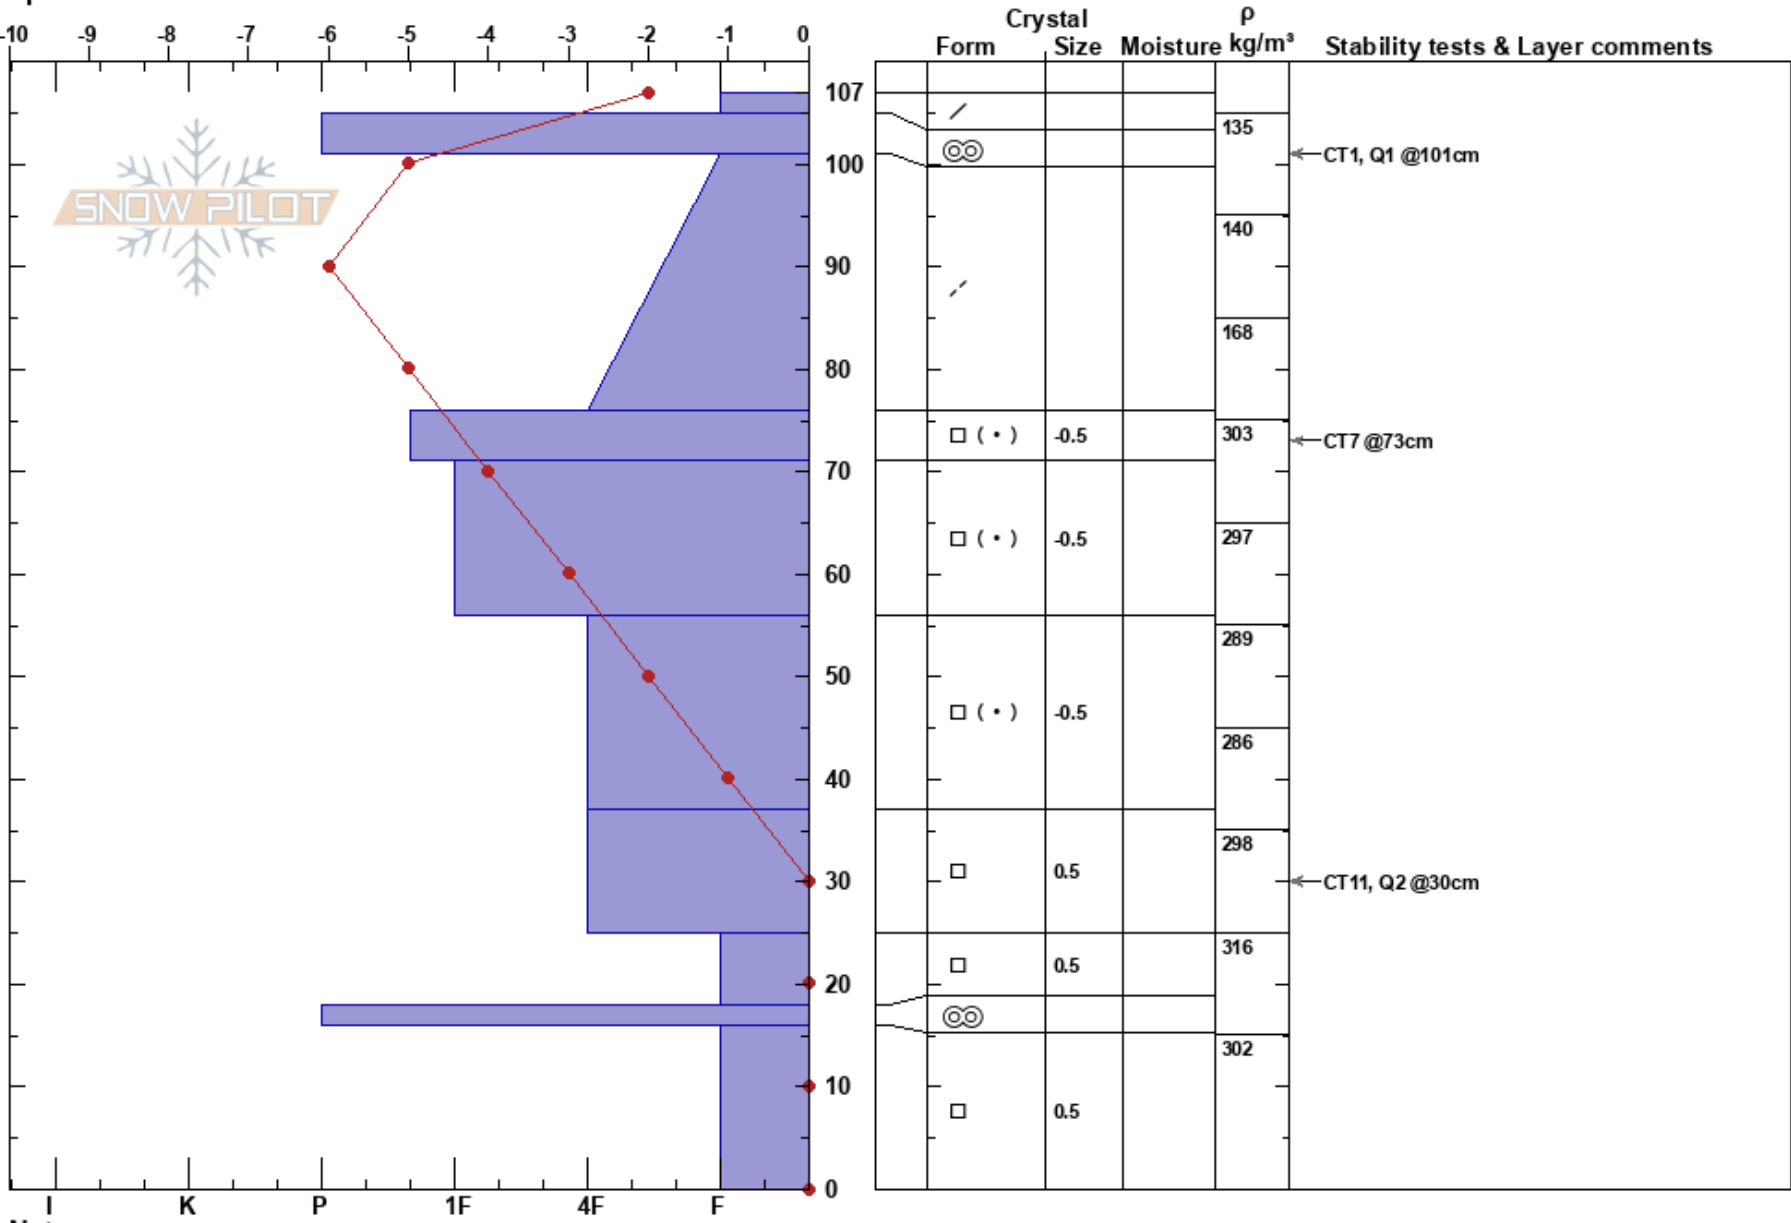

Snowpit 2 - 2022  
 Wasatch Range  
 UT  
 Elevation: 2763 m  
 Aspect: 150°  
 Specifics:

Kainoa Ferguson  
 02/13/2022 - 10:15am  
 Co-ord: 40.61721N, -111.57310W  
 Slope Angle: 25°  
 Wind Loading:

Stability: **HS: 107** **Layer Notes:**  
 Air Temperature: -2°C  
 Sky Cover: CLR  
 Precipitation: NO  
 Wind: Calm

Notes: Surface Crystal Type: Plates  
 \* SWE = 25.3 cm