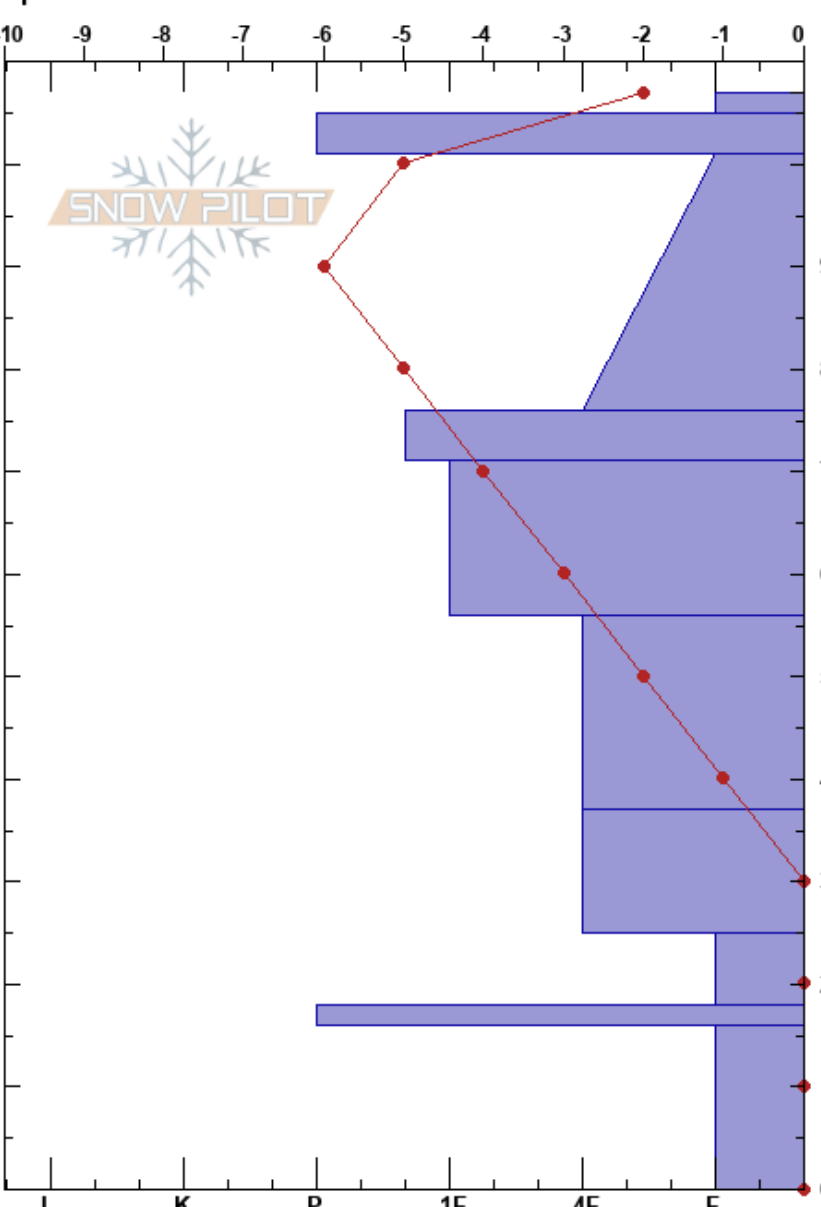

Snowpit 2 - 2022  
 Wasatch Range  
 UT  
 Elevation: 2763 m  
 Aspect: 150°  
 Specifics:

Kainoa Ferguson  
 02/13/2022 - 10:15am  
 Co-ord: 40.61721N, -111.57310W  
 Slope Angle: 25°  
 Wind Loading:

Stability: **HS: 107** **Layer Notes:**  
 Air Temperature: -2°C  
 Sky Cover: CLR  
 Precipitation: NO  
 Wind: Calm

Height (cm)	Crystal		Moisture	$\rho$ kg/m <sup>3</sup>	Stability tests & Layer comments
	Form	Size			
107					
100	⊙			135	← CT1, Q1 @101cm
90				140	
80				168	
70	□ (•)	-0.5		303	← CT7 @73cm
60	□ (•)	-0.5		297	
50	□ (•)	-0.5		289	
40				286	
30	□	0.5		298	← CT11, Q2 @30cm
20	□	0.5		316	
10	⊙			302	
0	□	0.5			

Notes: Surface Crystal Type: Plates  
 \* SWE = 25.3 cm