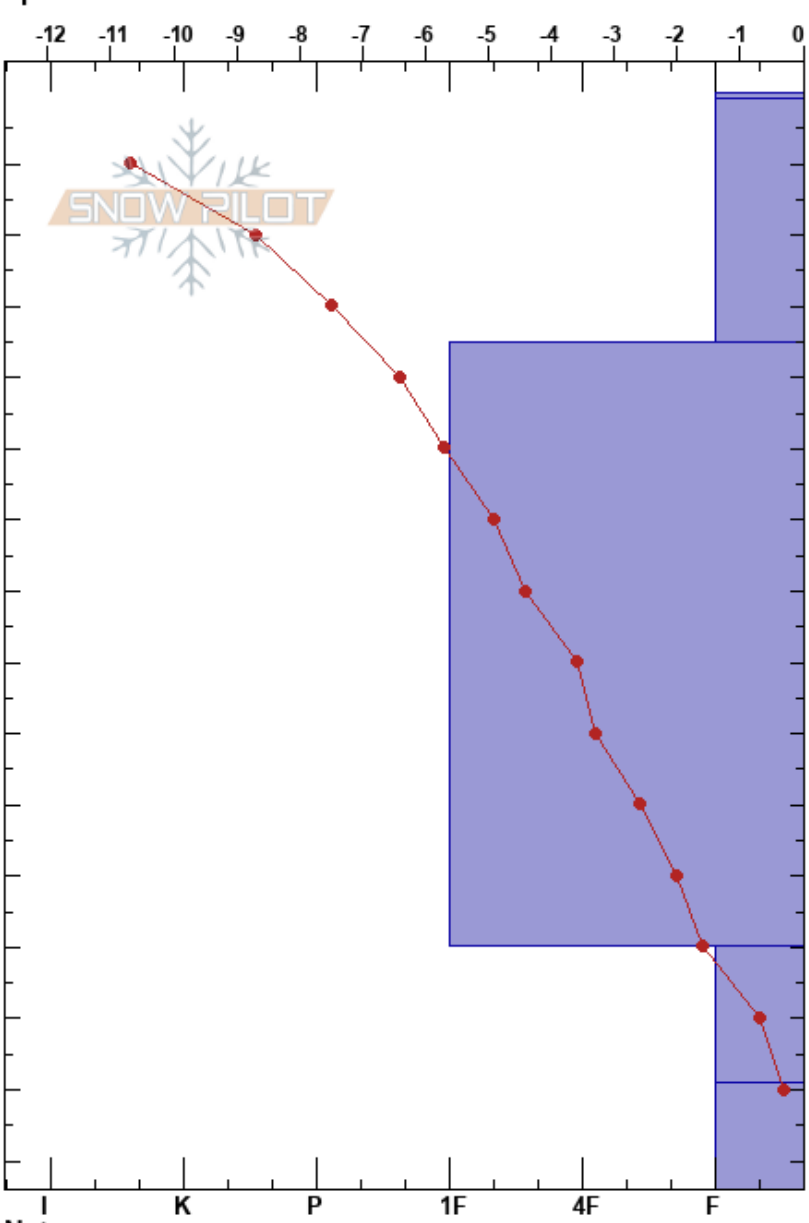

South Horse Creek, WY
 Wyoming Range
 WY
 Elevation: 2860 m
 Aspect: NE
 Specifics:

Navarana Smith
 01/18/2022 - 8:30am
 Co-ord: 12T 537369E 4750830N
 Slope Angle: 30°
 Wind Loading:

Stability: **HS: 154**
 Air Temperature: -8°C
 Sky Cover: FEW
 Precipitation: NO
 Wind: Calm
PF: 15 139-154cm: Problematic layer
PS: 30

Form	Crystal		Moisture	ρ kg/m³	Stability tests & Layer comments
	Size				
∇	15				
+ (∕)					
•				D	
⊖	0.5				
□ (∧)	2 (3)				

Notes: Gully BTL - ski slope - open slope

ECTX