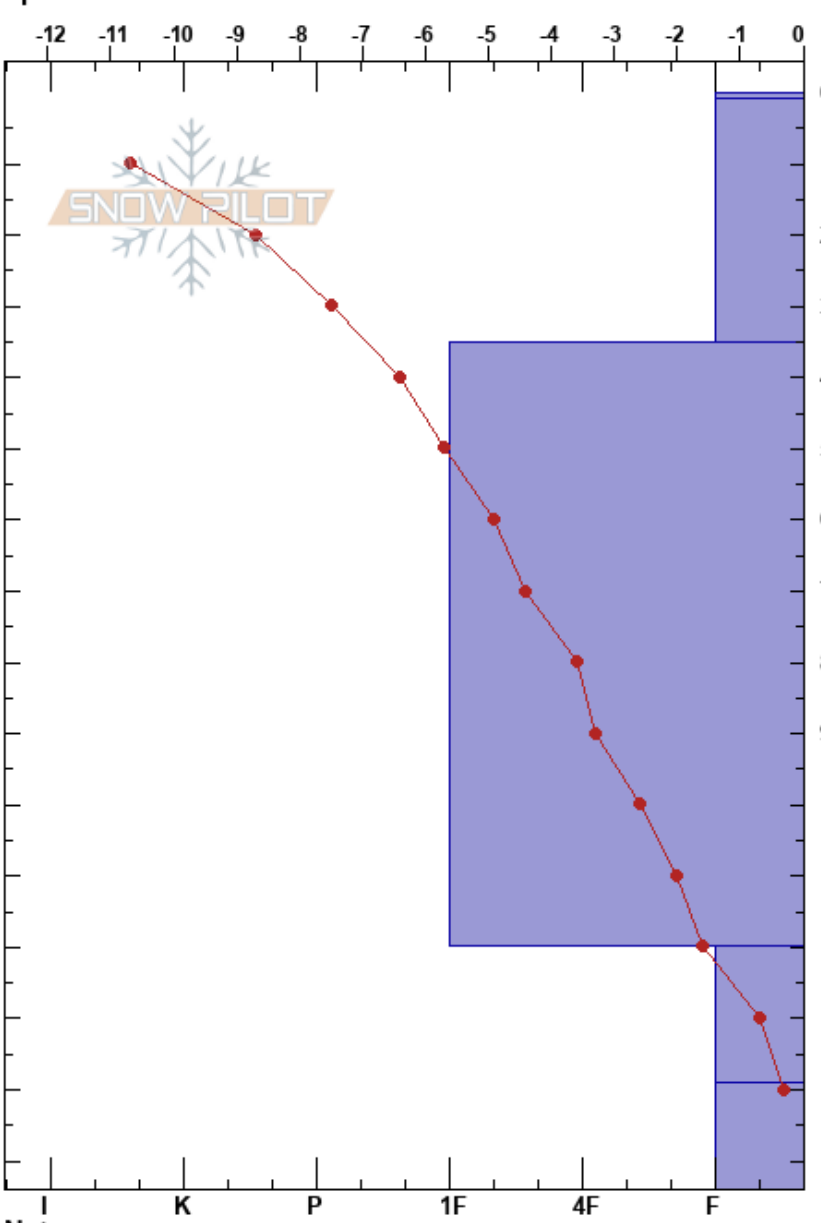

South Horse Creek, WY
 Wyoming Range
 WY
 Elevation: 2860 m
 Aspect: NE
 Specifics:

Navarana Smith
 01/18/2022 - 8:30am
 Co-ord: 12T 537369E 4750830N
 Slope Angle: 30°
 Wind Loading:

Stability: **HS: 154**
 Air Temperature: -8°C
 Sky Cover: FEW
 Precipitation: NO
 Wind: Calm
PF: 15 139-154cm: Problematic layer
PS: 30

Form	Crystal		Moisture	ρ kg/m³	Stability tests & Layer comments
	Size				
∇	15				
+ (∕)					
•					
⊖	0.5				
□ (∧)	2 (3)				

Notes: Gully BTL - ski slope - open slope

ECTX