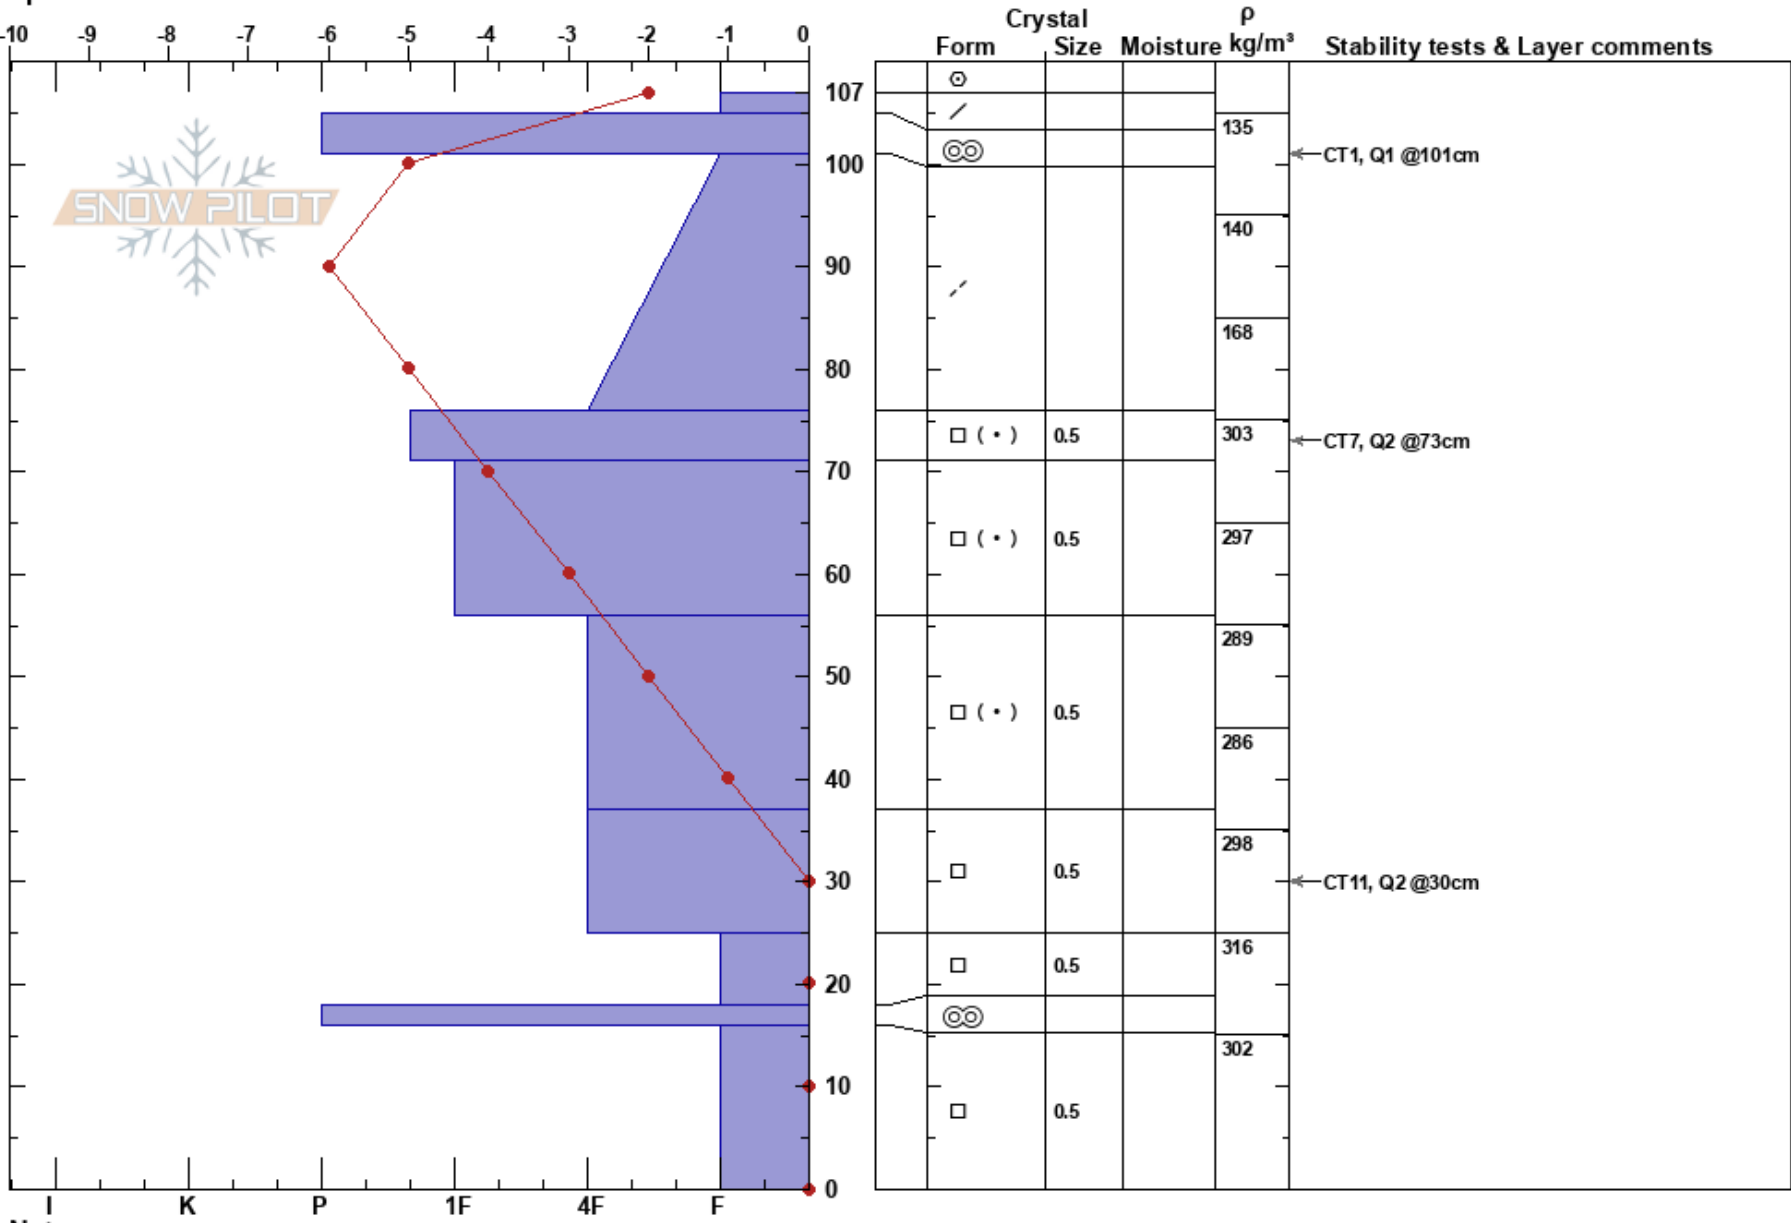

Snowpit 2 - 2022
 Wasatch Range
 UT
 Elevation: 2756 m
 Aspect: 150°
 Specifics:

Jennifer Dolores
 02/13/2022 - 10:15am
 Co-ord: 40.61721N, -111.57310W
 Slope Angle: 25°
 Wind Loading:

Stability: **HS: 107** **Layer Notes:**
 Air Temperature: -2°C
 Sky Cover:
 Precipitation: NO
 Wind: Calm

Notes: SWE = 25.3 cm