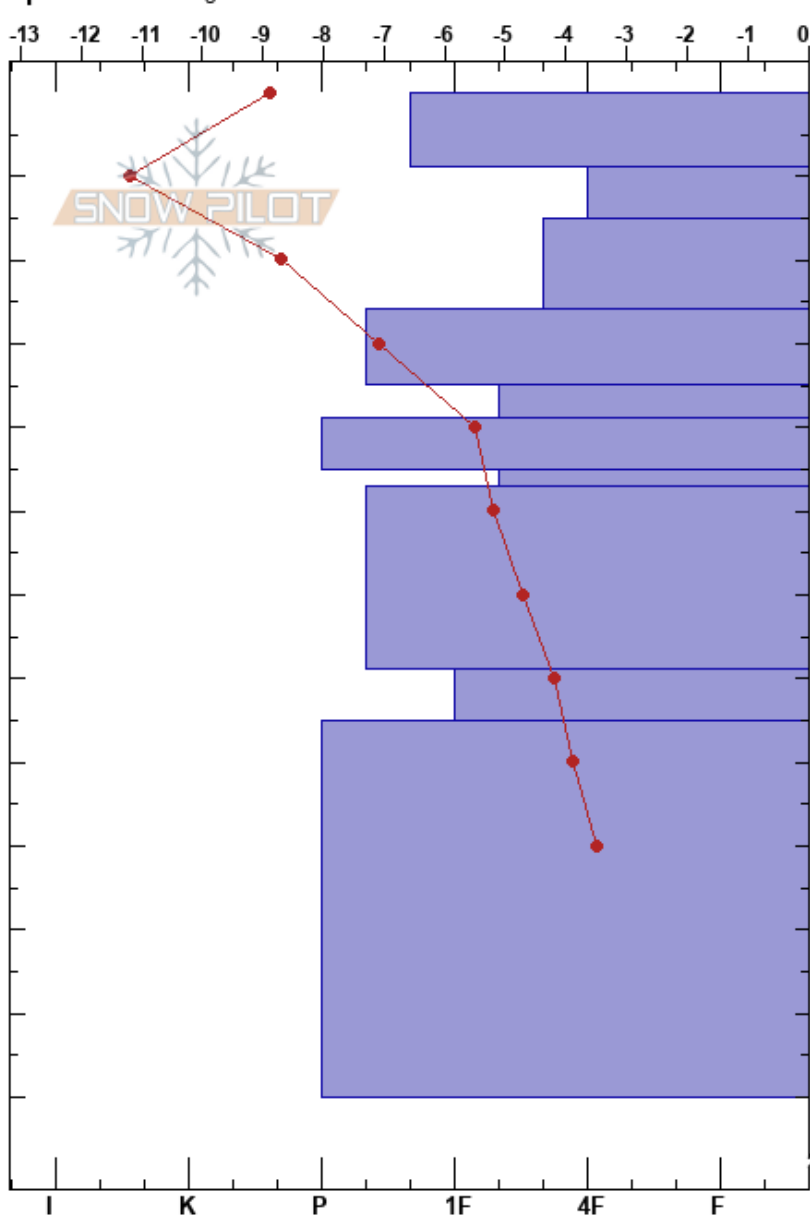

Spirit - 2022-02-17
 Madison Range-N
 MT
 Elevation: 2670 m
 Aspect: E

Nata de Leeuw
 02/17/2022 - 10:30am
 Co-ord: 12T 465271W 5009687N
 Slope Angle: 22°
 Wind Loading: yes

Stability:
 Air Temperature: -7.7°C
 Sky Cover: SCT
 Precipitation: NO
 Wind: NW Moderate

HS:215
 PF: 25
 Layer Notes:
 0-9cm: Actively forming windsl
 26-35cm: Old windsl, sintering
 35-39cm: Spatially var. through pit
 39-45cm: Didn't continue densities
 75-120cm: Var. lenses hardness, 1F-P

Specifics: Pit dug in a Ski Area

Form	Crystal Size	Moisture	ρ kg/m ³	Stability tests & Layer comments
●	0.3		285	
●	0.3	D		0-9cm: Actively forming windsl
/ (●)	0.3-0.5 (0.3)	D	167.5	← ECTN15 @15cm New windsl
/ (●)	0.5 (0.5)	D	158	
●	0.3		270	26-35cm: Old windsl, sintering
⊖	0.5	D	235	← ECTP21 @39cm Old windsl
●	0.5	D		35-39cm: Spatially var. through pit
⊖	0.5	D		39-45cm: Didn't continue densities
⊖	0.5-1	D		
□	1-2	D		
⊖	0.5	D		75-120cm: Var. lenses hardness, 1F-P