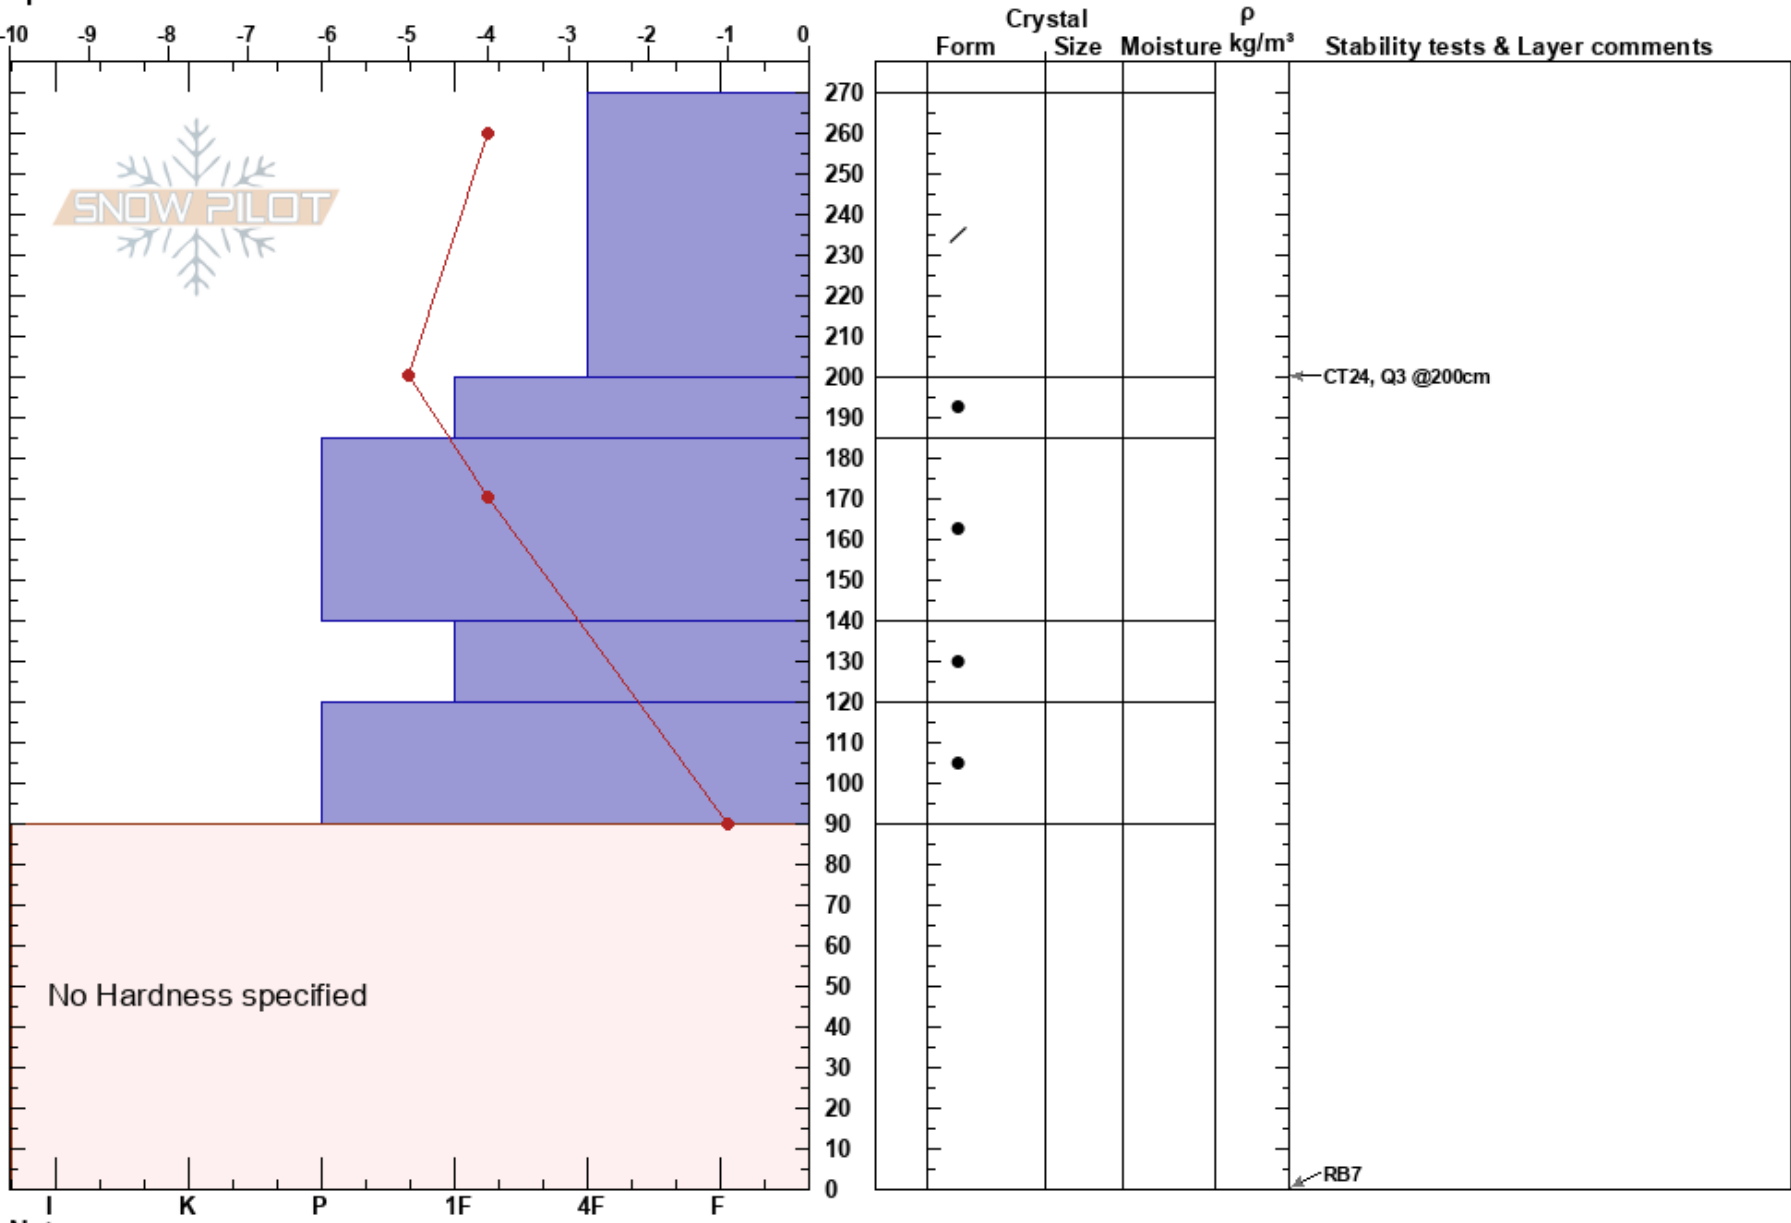

Мальовица 2ра тераса N Dimitar Berov
 Rila 20/02/2022 - 12:00
 Bulgaria
Elevation: 2262 m
Aspect: N
Specifics:
Co-ord: 42.17430N, 23.37499E
Slope Angle: 35°
Wind Loading: previous

Stability:
Air Temperature:
Sky Cover: FEW
Precipitation: NO
Wind: SW Moderate
HS: 270
PF: 10 200-185cm: Problematic layer
PS: 2

Notes: