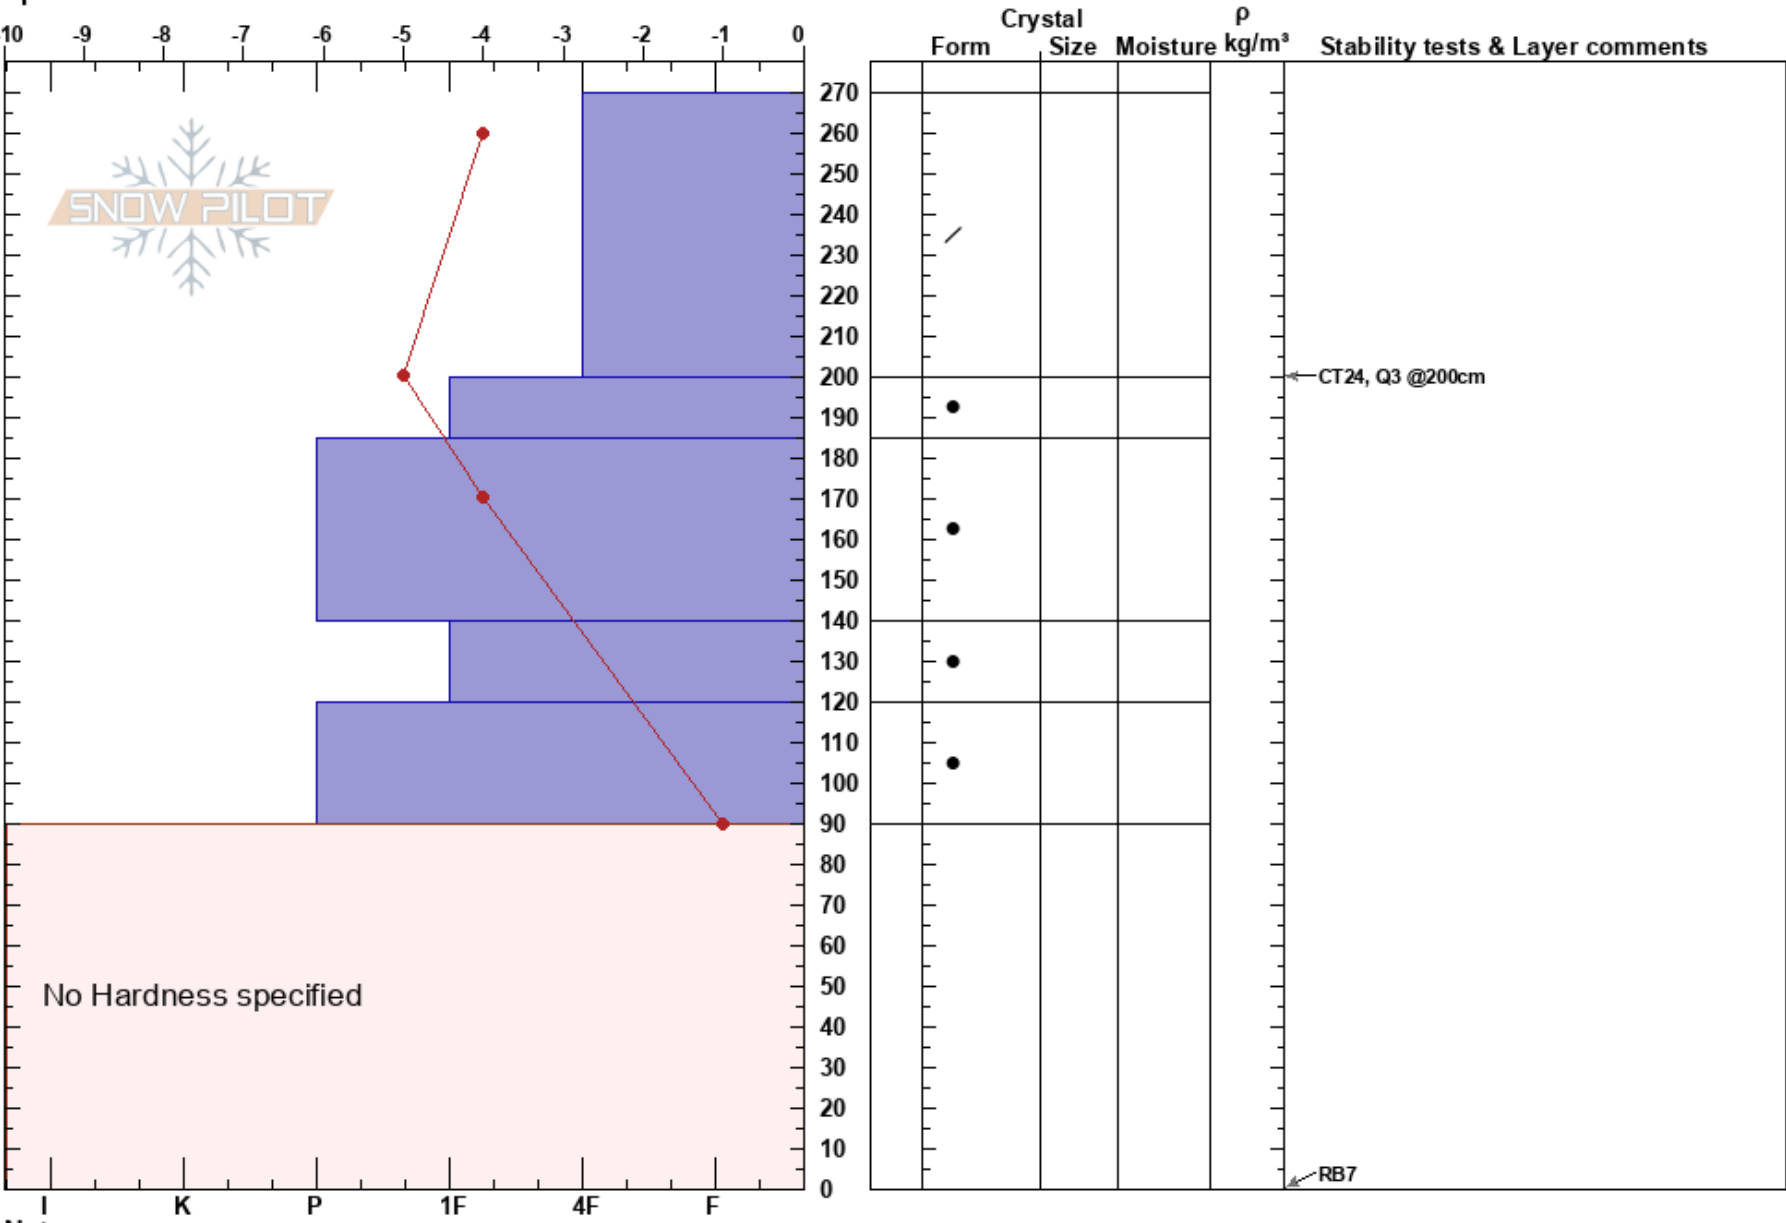

Мальовица 2ра тераса N Dimitar Berov
 Rila 20/02/2022 - 12:00
 Bulgaria
Elevation: 2262 m
Aspect: N
Specifics:
Co-ord: 42.17430N, 23.37499E
Slope Angle: 35°
Wind Loading: previous

Stability:
Air Temperature:
Sky Cover: FEW
Precipitation: NO
Wind: SW Moderate
HS: 270
PF: 10 200-185cm: Problematic layer
PS: 2

Notes: