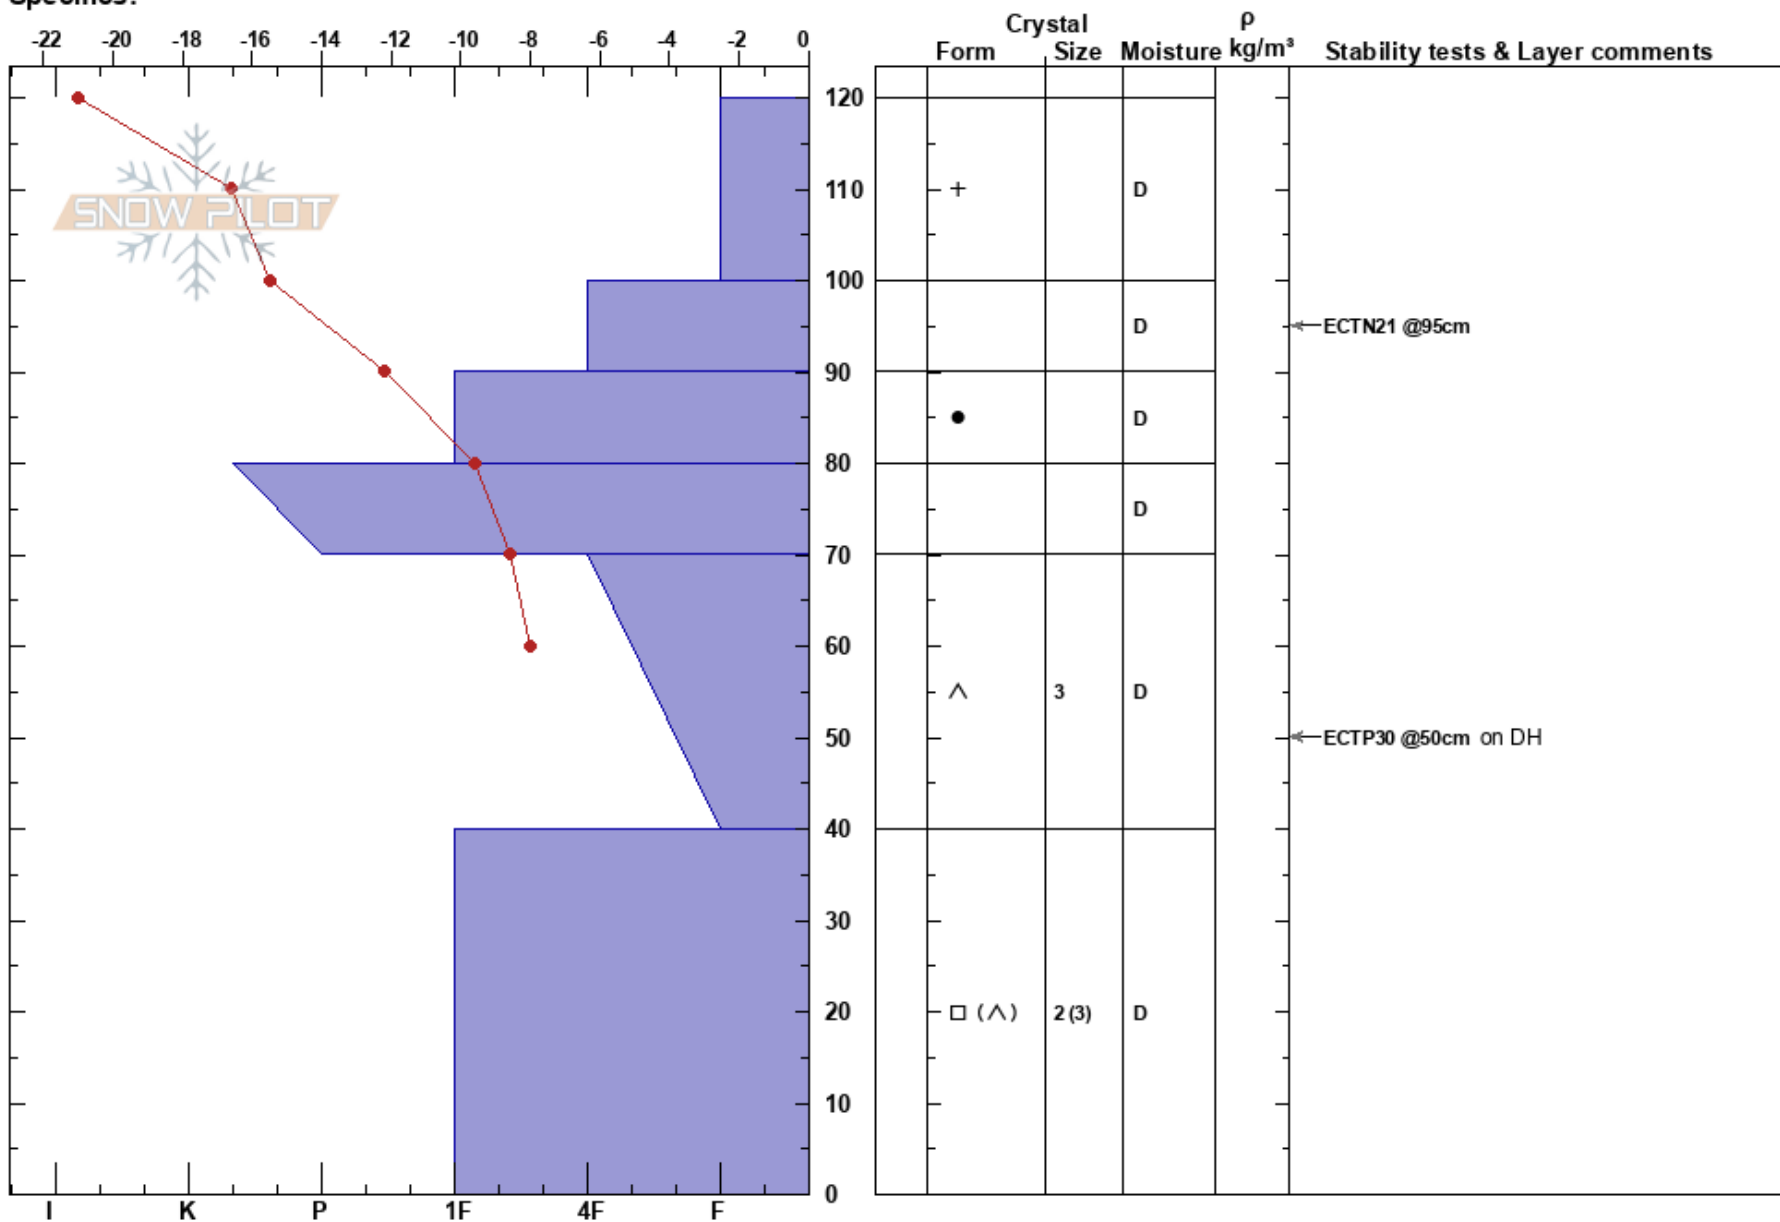

Goubla W asp  
 Riksgänsen  
 Sweden  
 Elevation: 1149 m  
 Aspect: W  
 Specifics:

Daniel Berglund  
 21/02/2022 - 10:15  
 Co-ord: 68.37588N, 18.43413E  
 Slope Angle: 28°  
 Wind Loading: no

Stability: **HS: 120** **Layer Notes:**  
 Air Temperature: -17°C **PF: 40** 70-40cm: Problematic layer  
 Sky Cover: BKN  
 Precipitation: NO  
 Wind: Calm