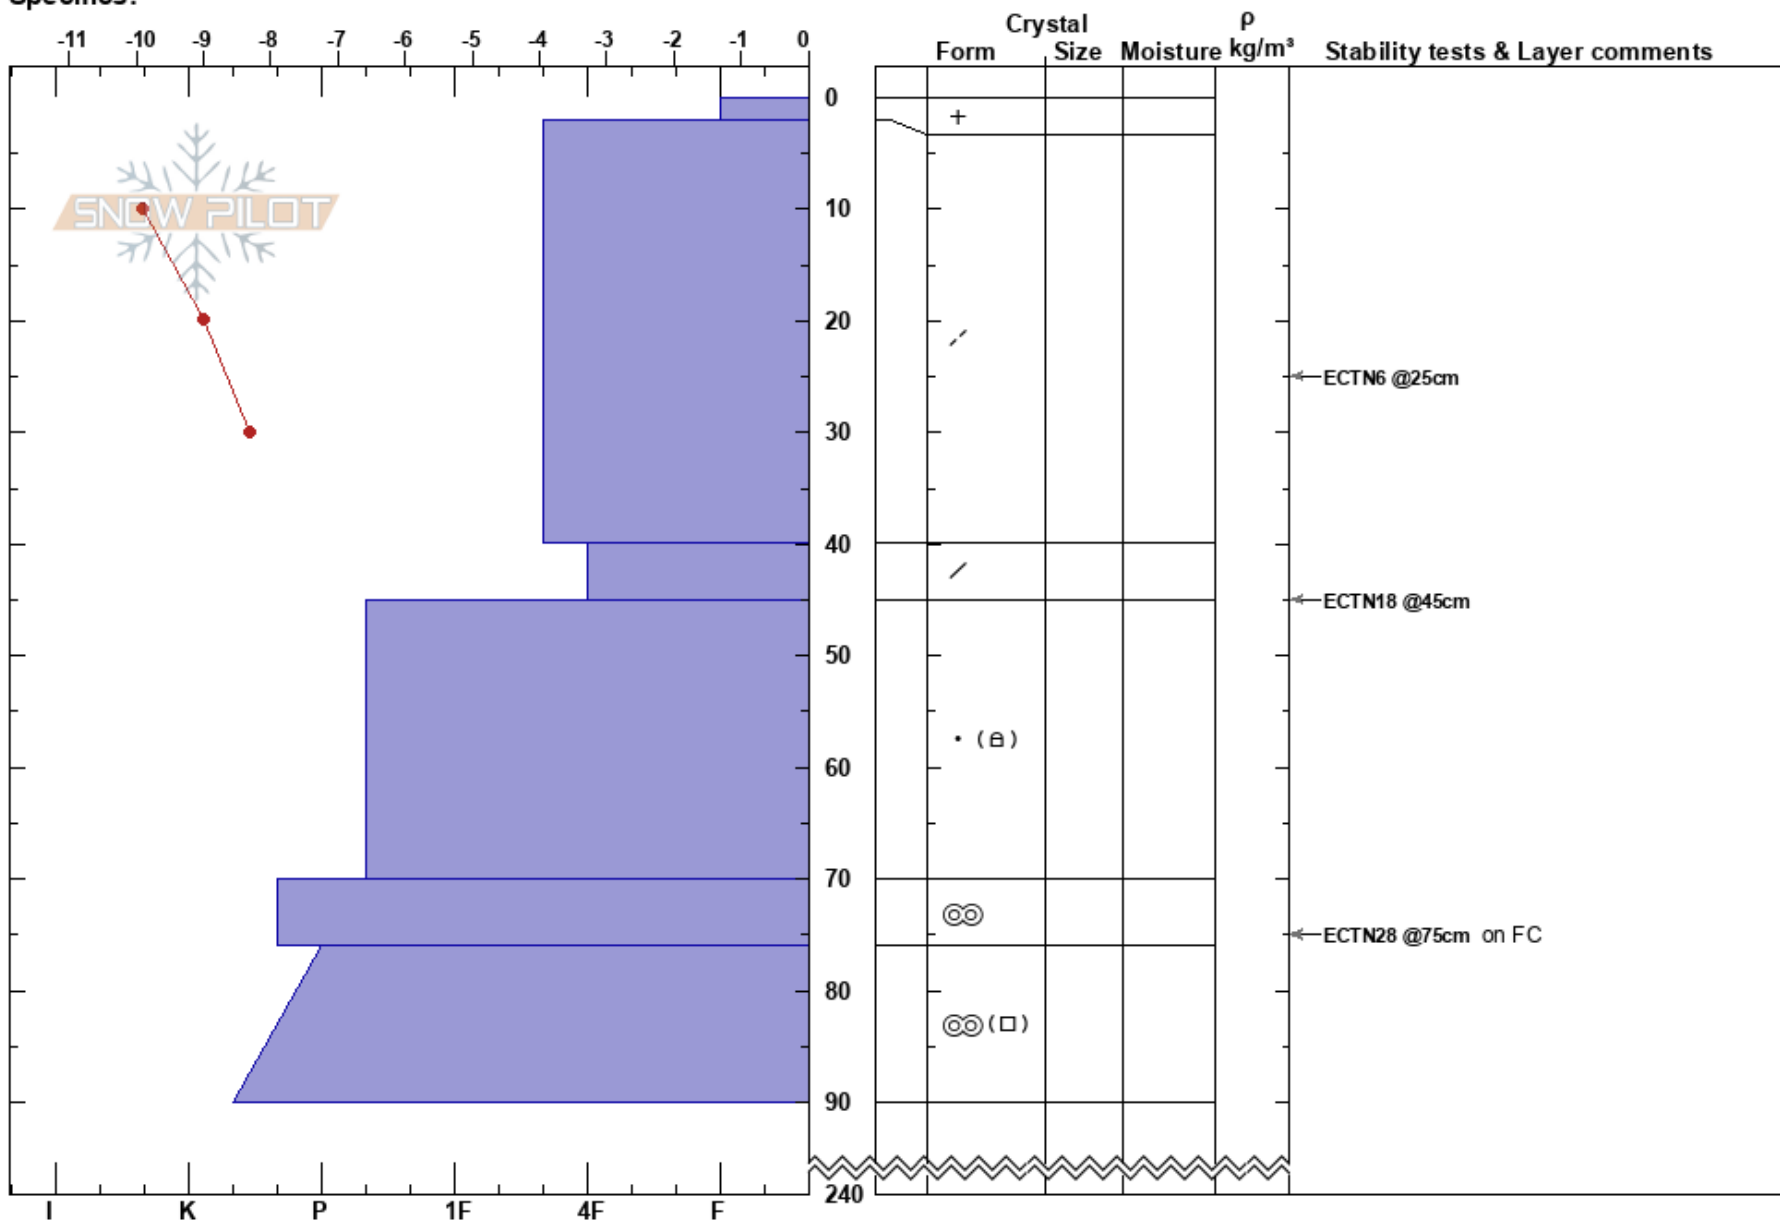

Lilla Borkan
 Borkafället
 Sweden
 Elevation: 862 m
 Aspect: SE
 Specifics:

Sebastian Wiklund
 21/02/2022 - 11:20
 Co-ord: 65.21596N, 15.47463E
 Slope Angle: 25°
 Wind Loading:

Stability:
 Air Temperature: -12°C HS:240 PF: 25
 Sky Cover: OVC
 Precipitation: S-1
 Wind: E Light Breeze
 Layer Notes: