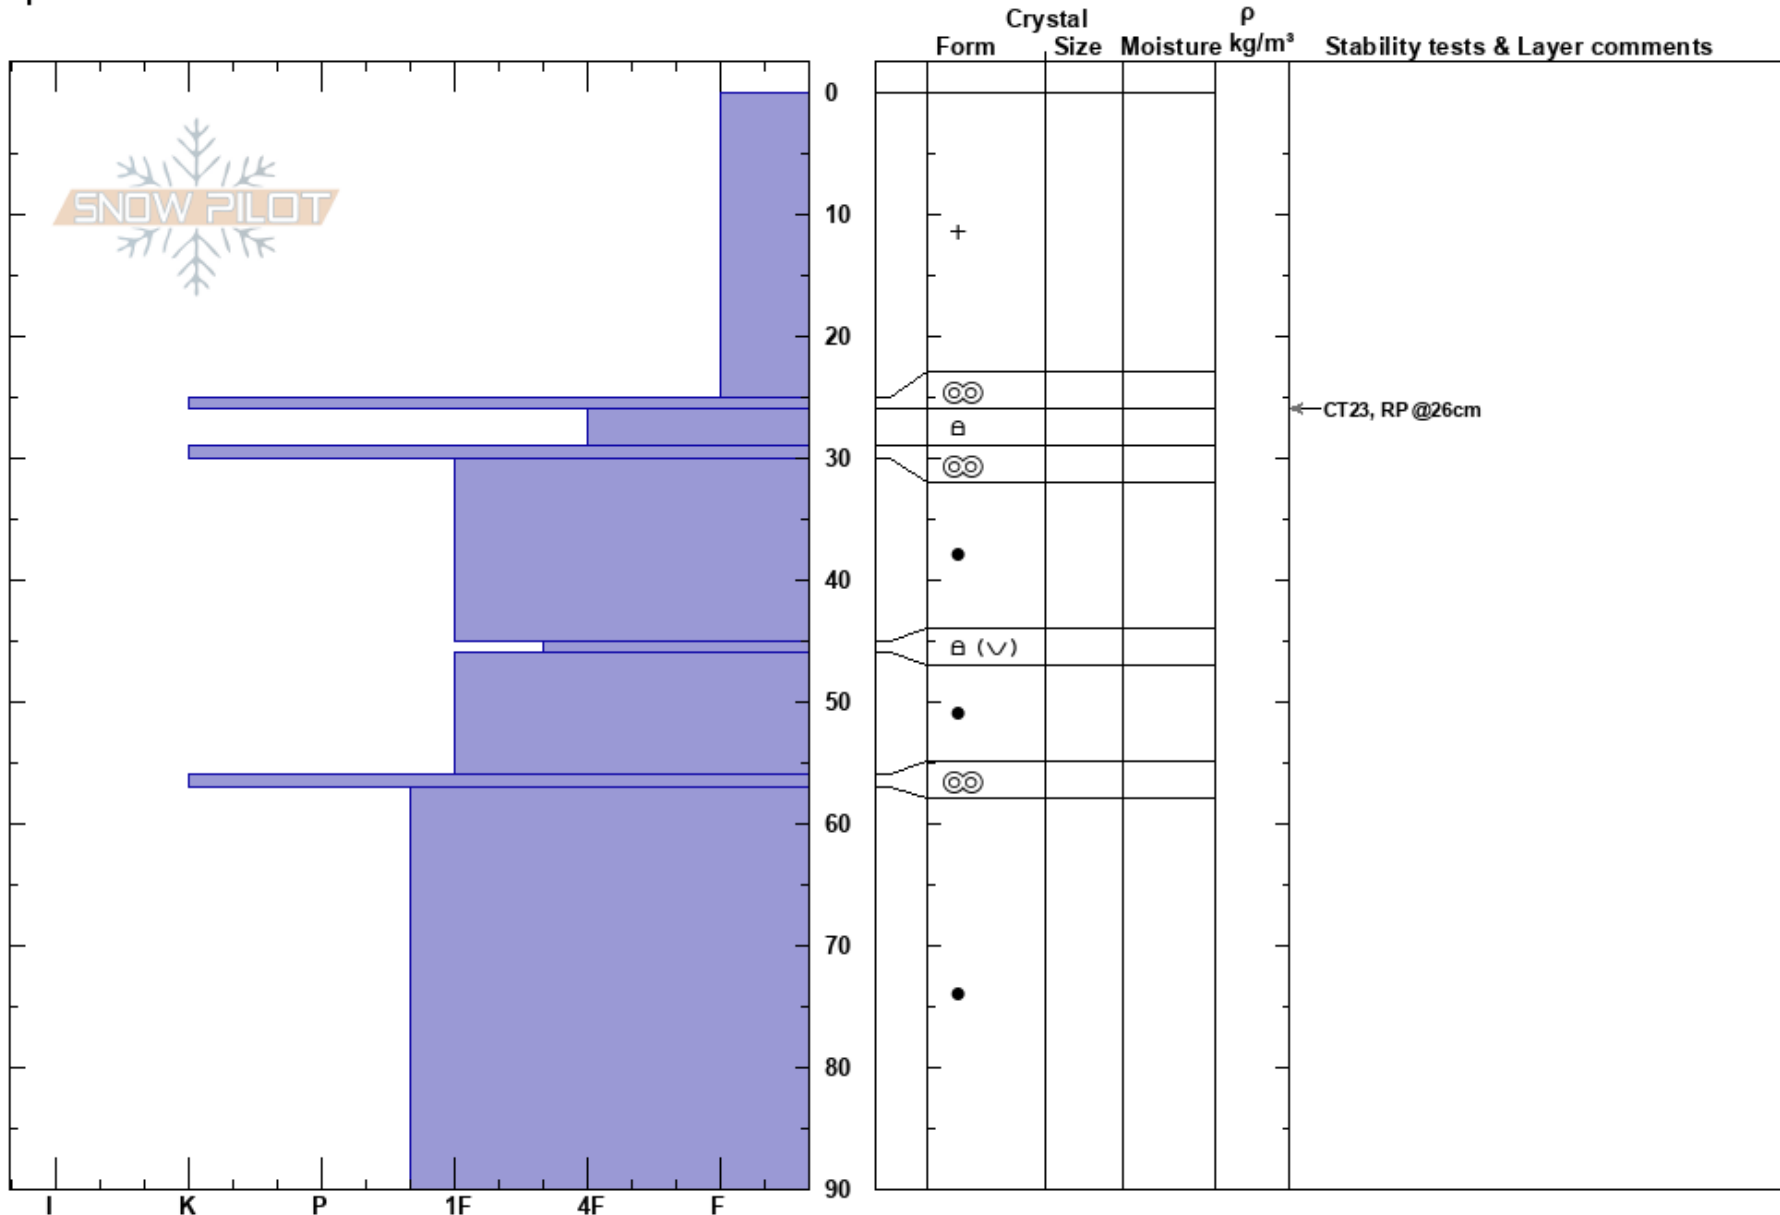

Sweet Melissa C8
 Monashee
 BC
 Elevation: 1593 m
 Aspect: S
 Specifics:

Jason Martin
 20/02/2022 - 15:00
 Co-ord: 11U 345617E 5809298N
 Slope Angle: 30°
 Wind Loading:

Stability:
 Air Temperature: -7°C
 Sky Cover: BKN
 Precipitation: NO
 Wind: Calm

PF: 25
 PS: 20
 Layer Notes:

Notes: white spot just above PU