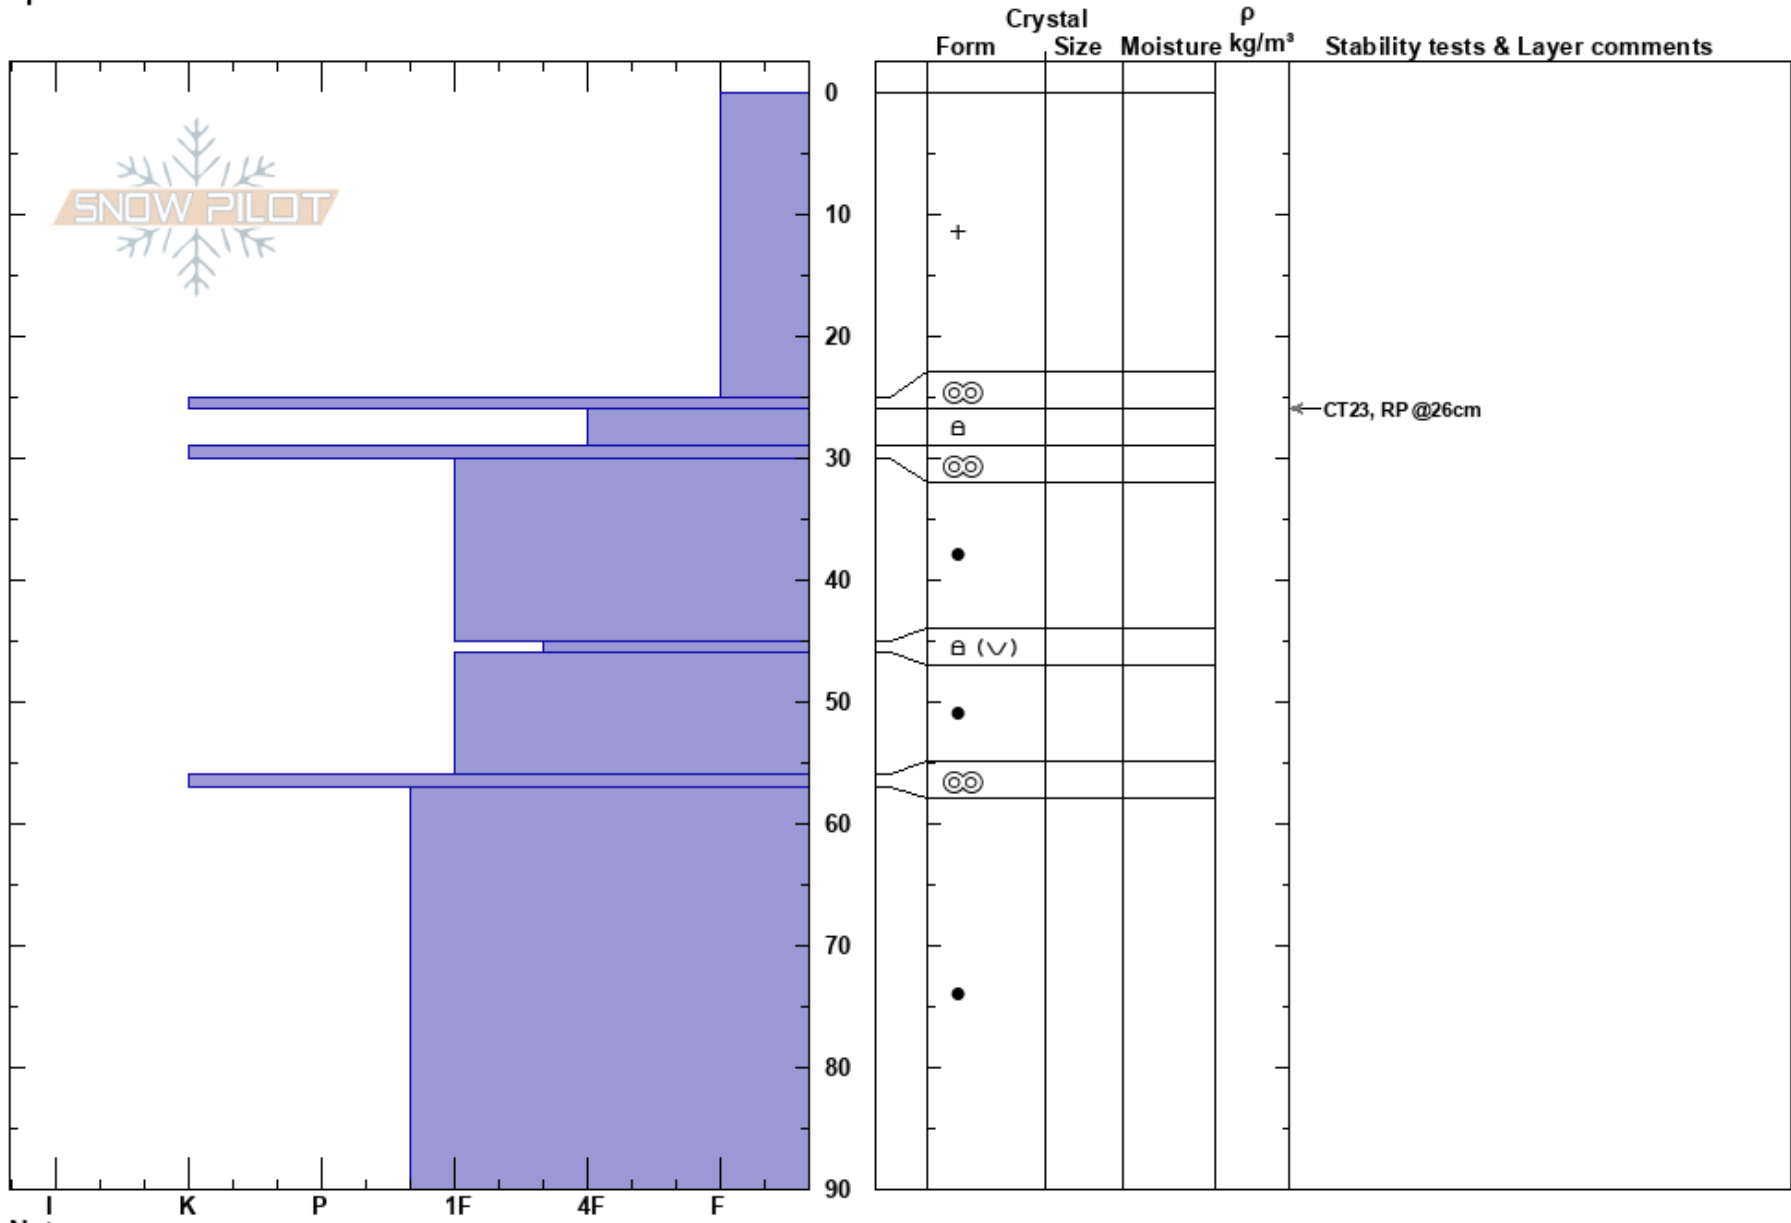

Sweet Melissa C8
 Monashee
 BC
 Elevation: 1593 m
 Aspect: S
 Specifics:

Jason Martin
 20/02/2022 - 15:00
 Co-ord: 11U 345617E 5809298N
 Slope Angle: 30°
 Wind Loading:

Stability:
 Air Temperature: -7°C
 Sky Cover: BKN
 Precipitation: NO
 Wind: Calm

PF: 25
 PS: 20
 Layer Notes:

Notes: white spot just above PU