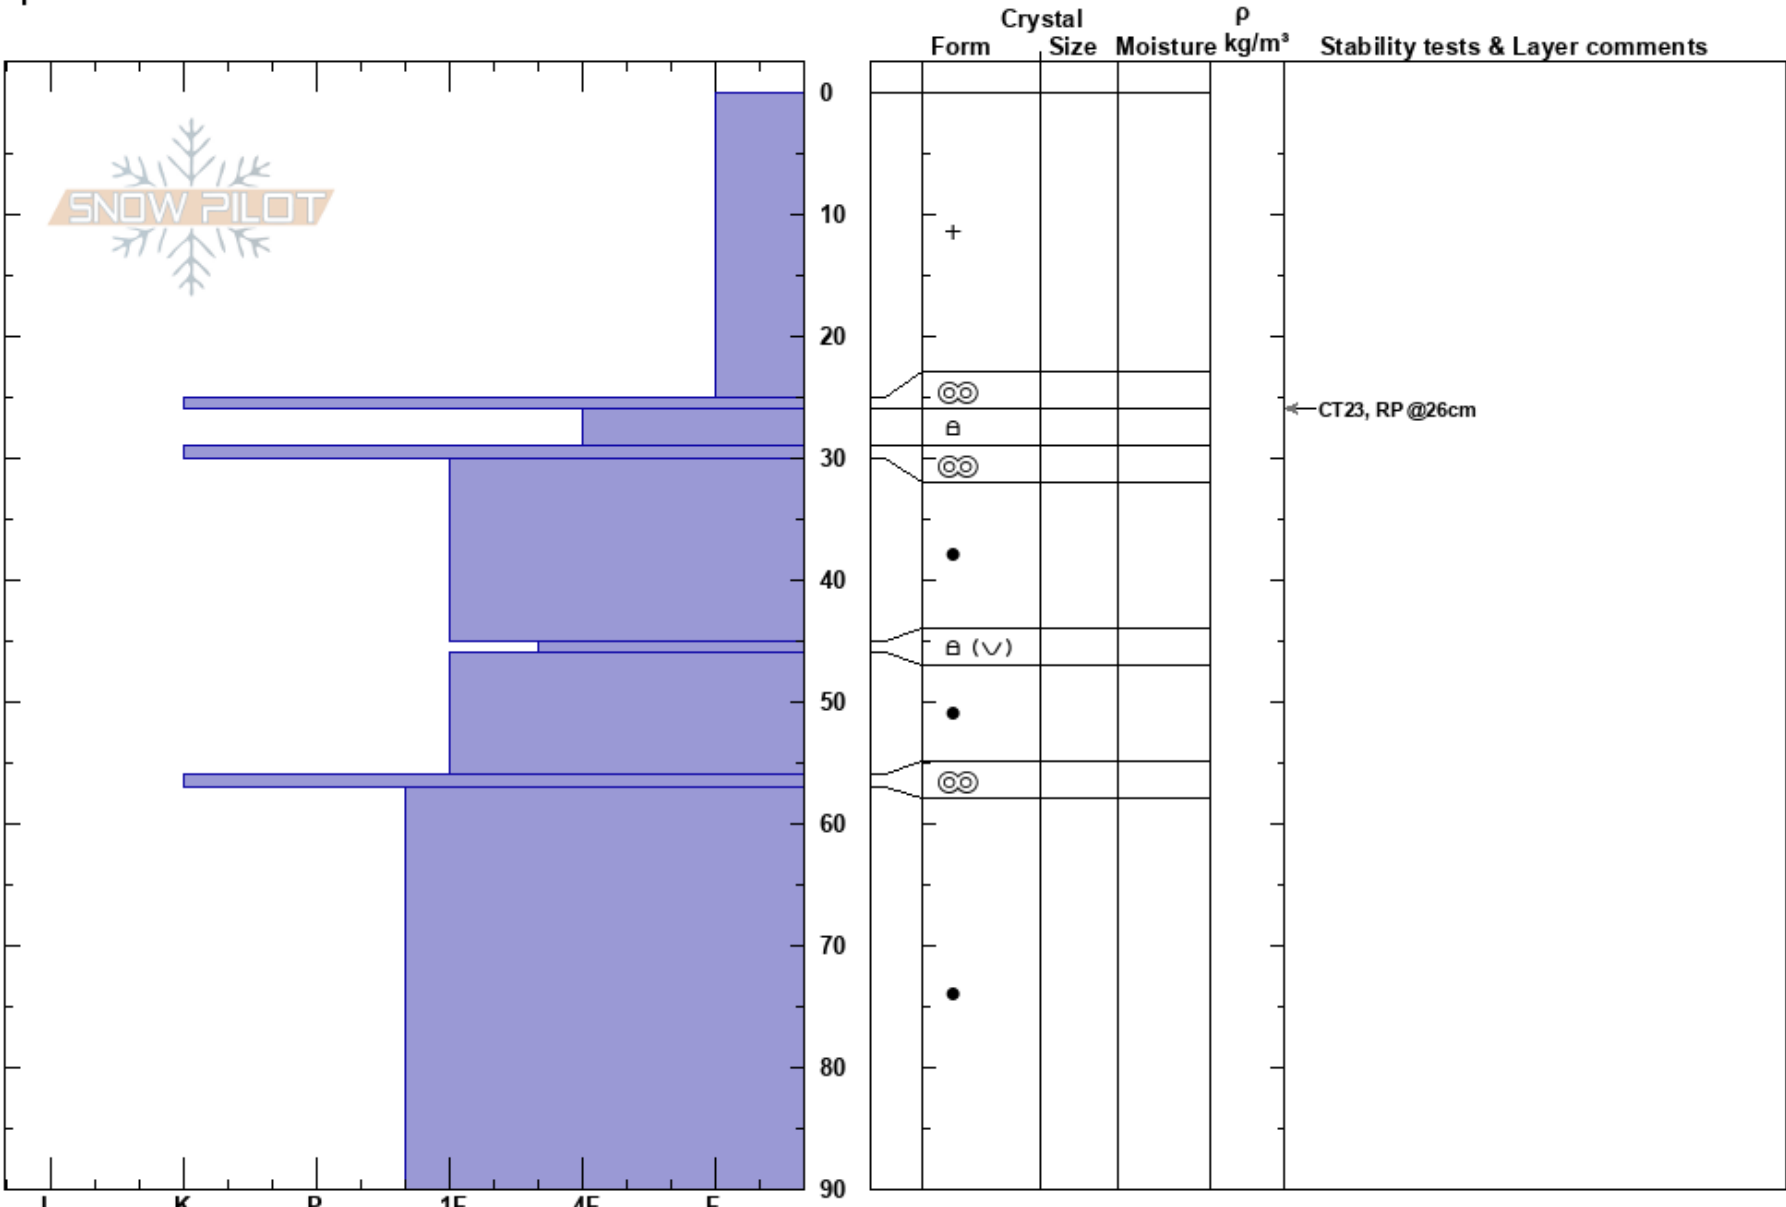

Sweet Melissa C8  
 Monashee  
 BC  
 Elevation: 1593 m  
 Aspect: S  
 Specifics:

Jason Martin  
 20/02/2022 - 15:00  
 Co-ord: 11U 345617E 5809298N  
 Slope Angle: 30°  
 Wind Loading:

Stability:  
 Air Temperature: -7°C  
 Sky Cover: BKN  
 Precipitation: NO  
 Wind: Calm

PF: 25  
 PS: 20  
 Layer Notes:

Notes: white spot just above PU