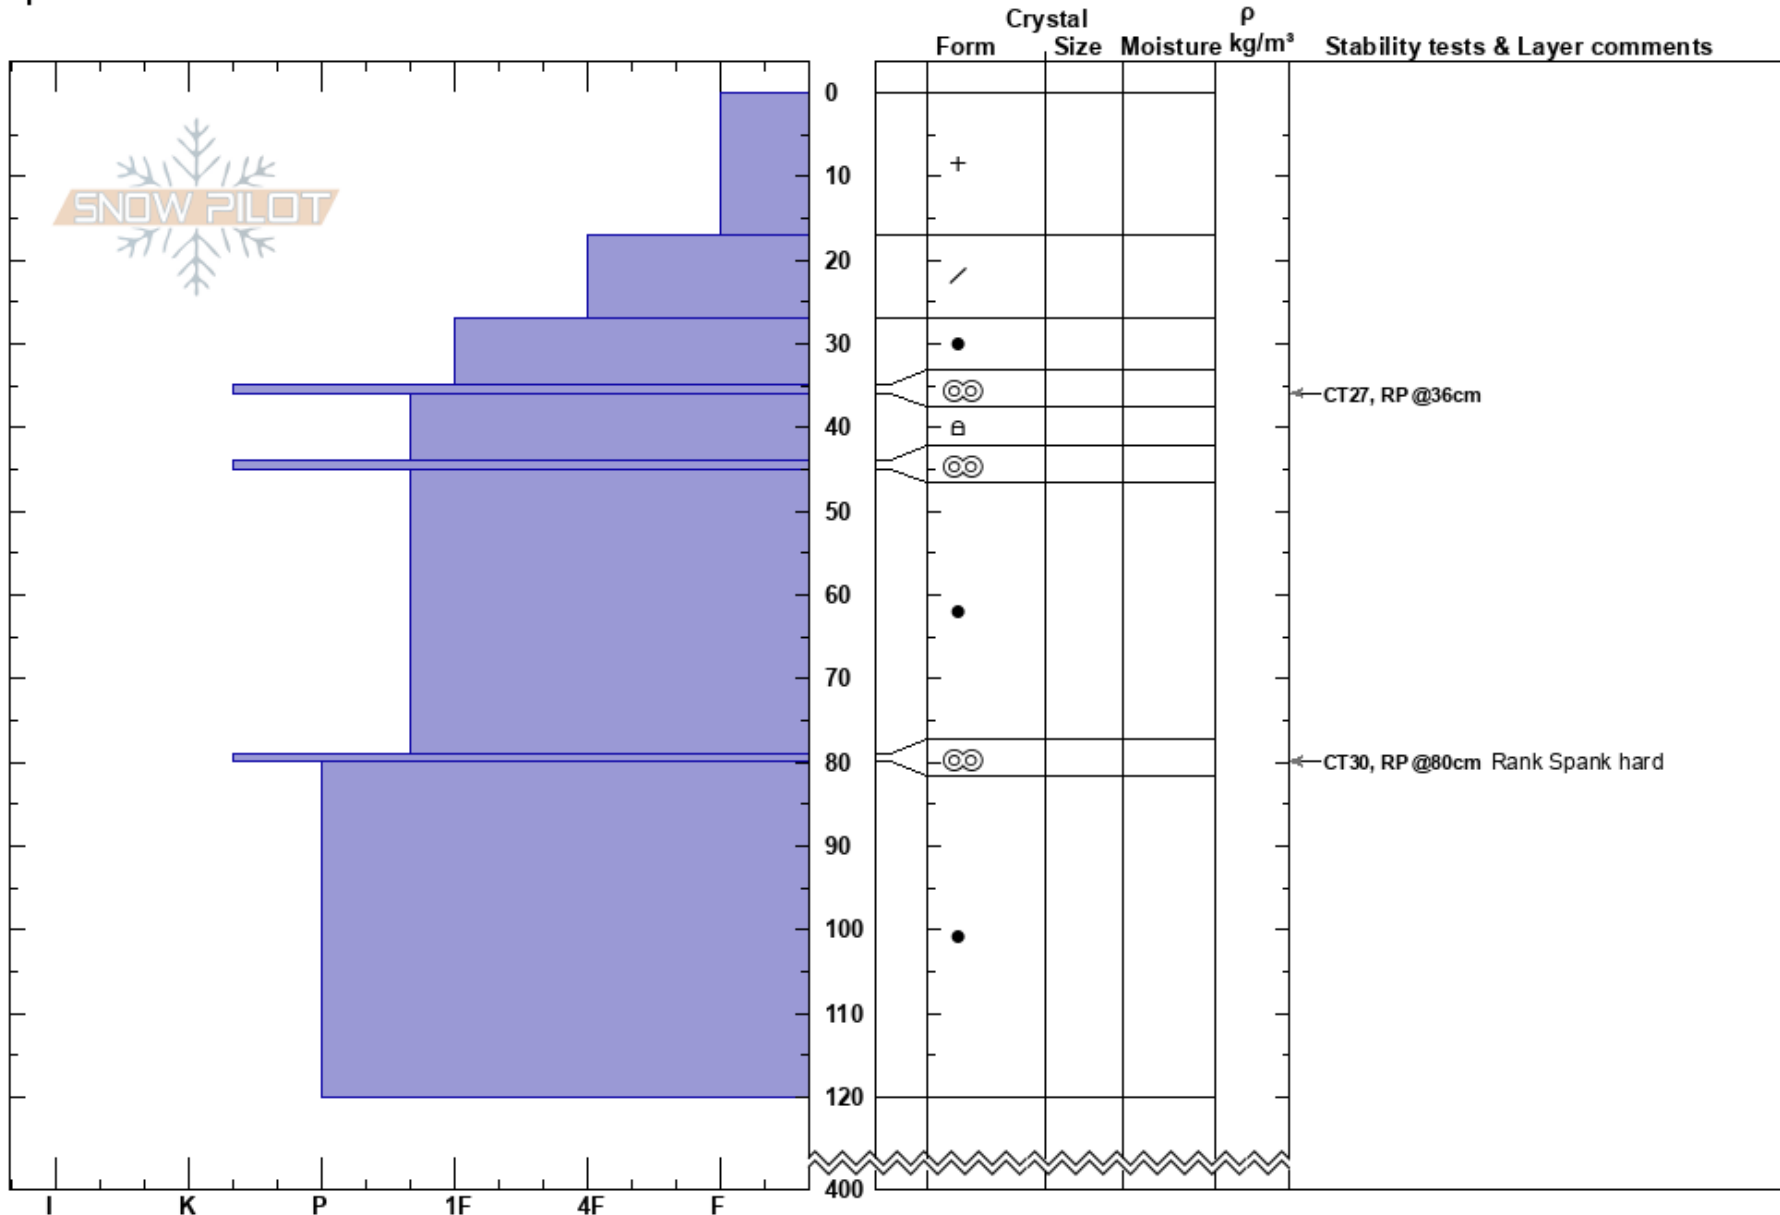

L'Ptarmigan
 Monashee
 BC
 Elevation: 1920 m
 Aspect: E
 Specifics:

Jason Martin
 20/02/2022 - 12:00
 Co-ord: 11U 341515E 5803258N
 Slope Angle: 33°
 Wind Loading:

Stability:
 Air Temperature: -8°C
 Sky Cover: BKN
 Precipitation: NO
 Wind: SW Light Breeze

HS:400
 PF: 50
 PS: 25
 Layer Notes:

Notes: