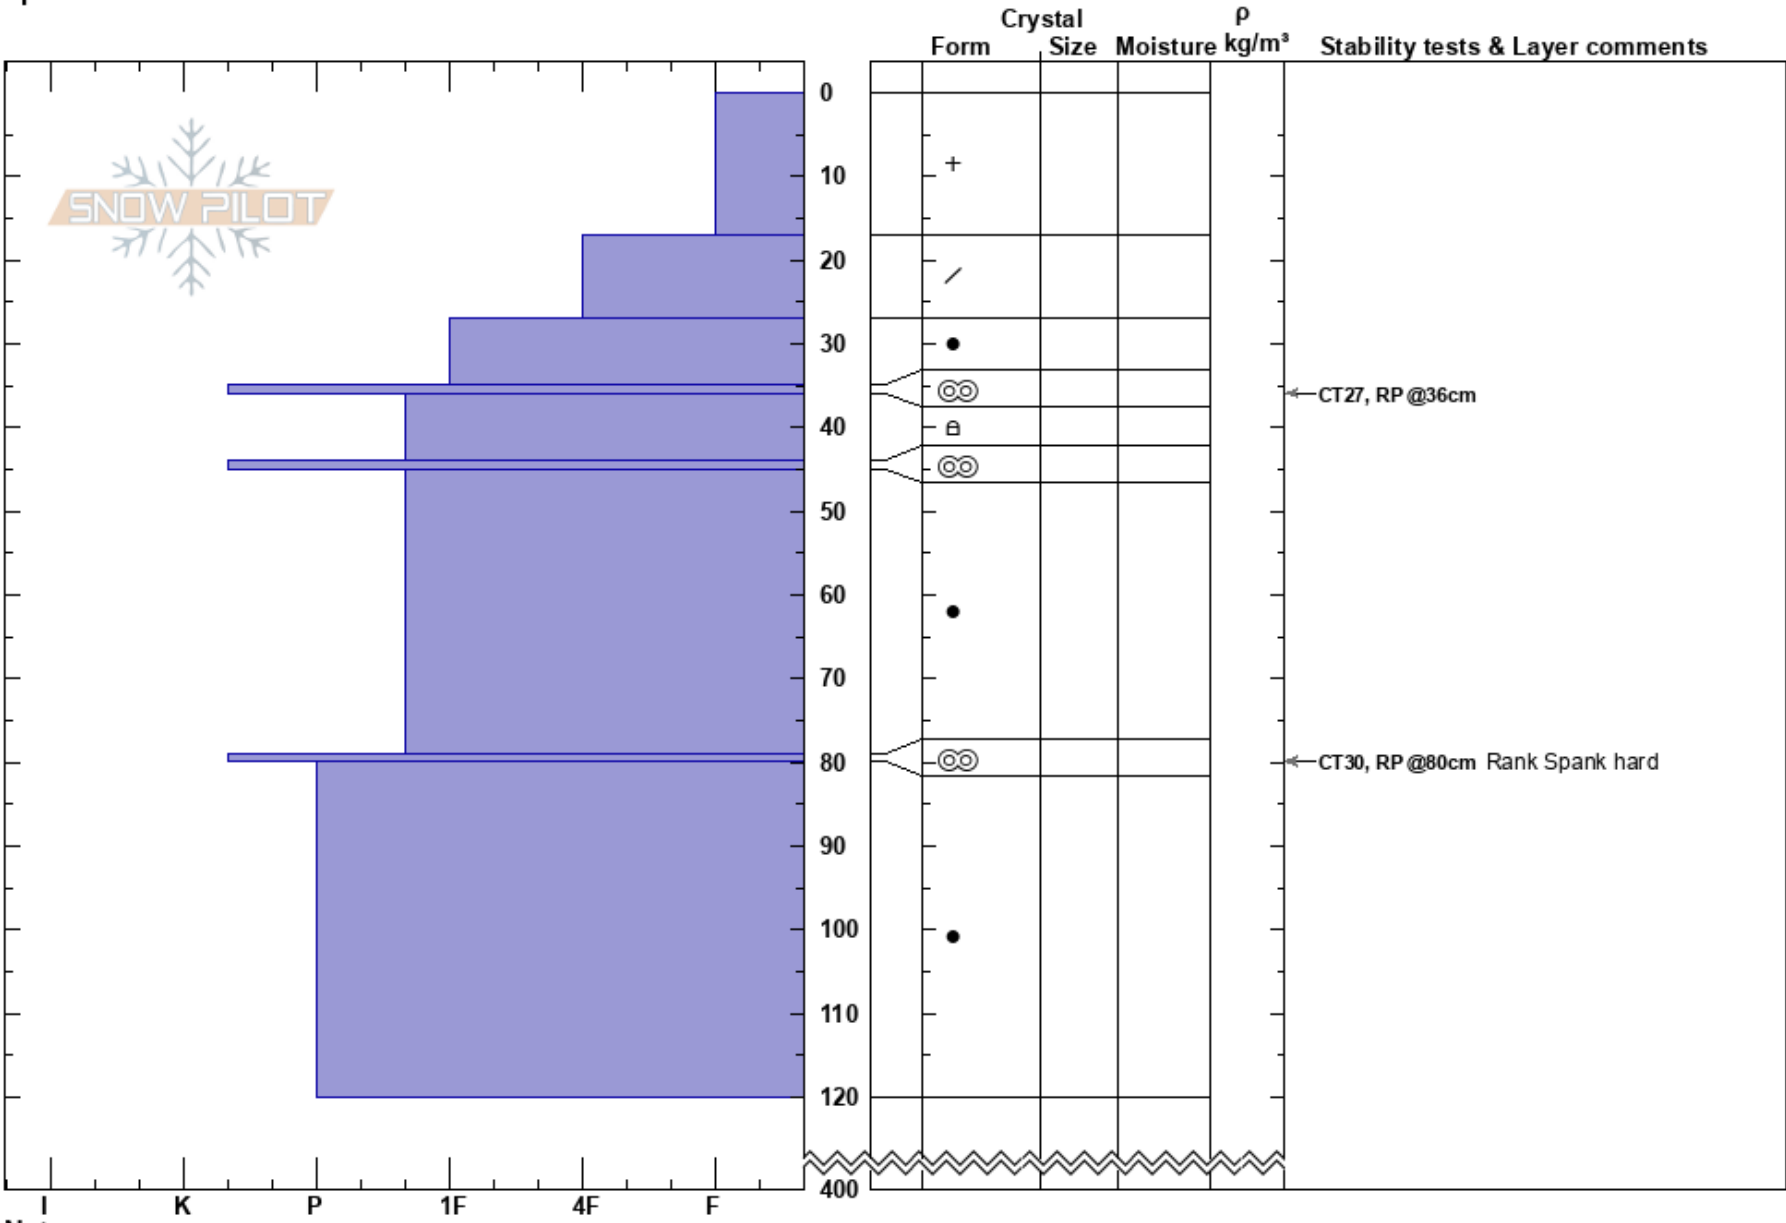

L'Ptarmigan  
 Monashee  
 BC  
 Elevation: 1920 m  
 Aspect: E  
 Specifics:

Jason Martin  
 20/02/2022 - 12:00  
 Co-ord: 11U 341515E 5803258N  
 Slope Angle: 33°  
 Wind Loading:

Stability:  
 Air Temperature: -8°C  
 Sky Cover: BKN  
 Precipitation: NO  
 Wind: SW Light Breeze

HS:400  
 PF: 50  
 PS: 25  
 Layer Notes:

Notes: