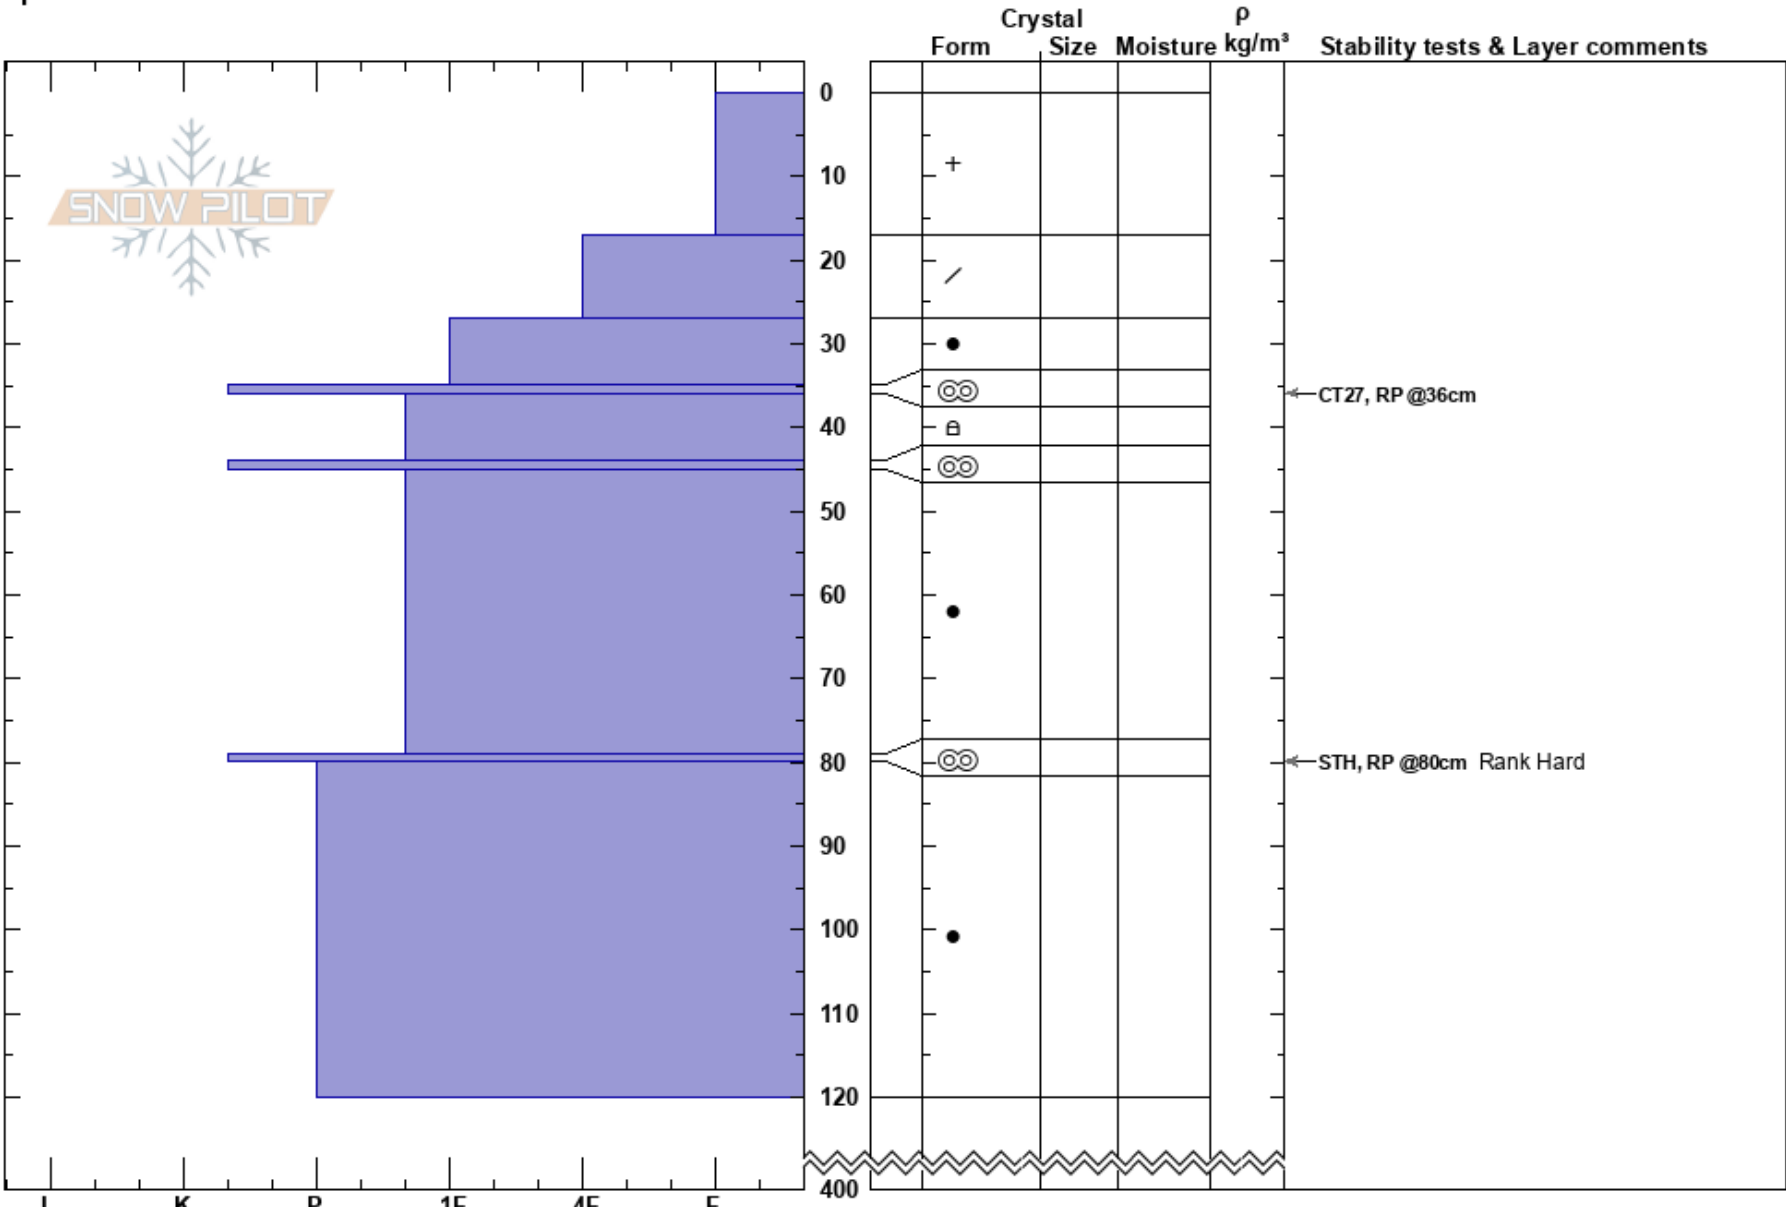

L'Ptarmigan
 Monashee
 BC
 Elevation: 1920 m
 Aspect: E
 Specifics:

Jason Martin
 20/02/2022 - 12:00
 Co-ord: 11U 341515E 5803258N
 Slope Angle: 33°
 Wind Loading:

Stability:
 Air Temperature: -8°C
 Sky Cover: BKN
 Precipitation: NO
 Wind: SW Light Breeze

HS:400

PF: 50
 PS: 25

Layer Notes:

Notes: