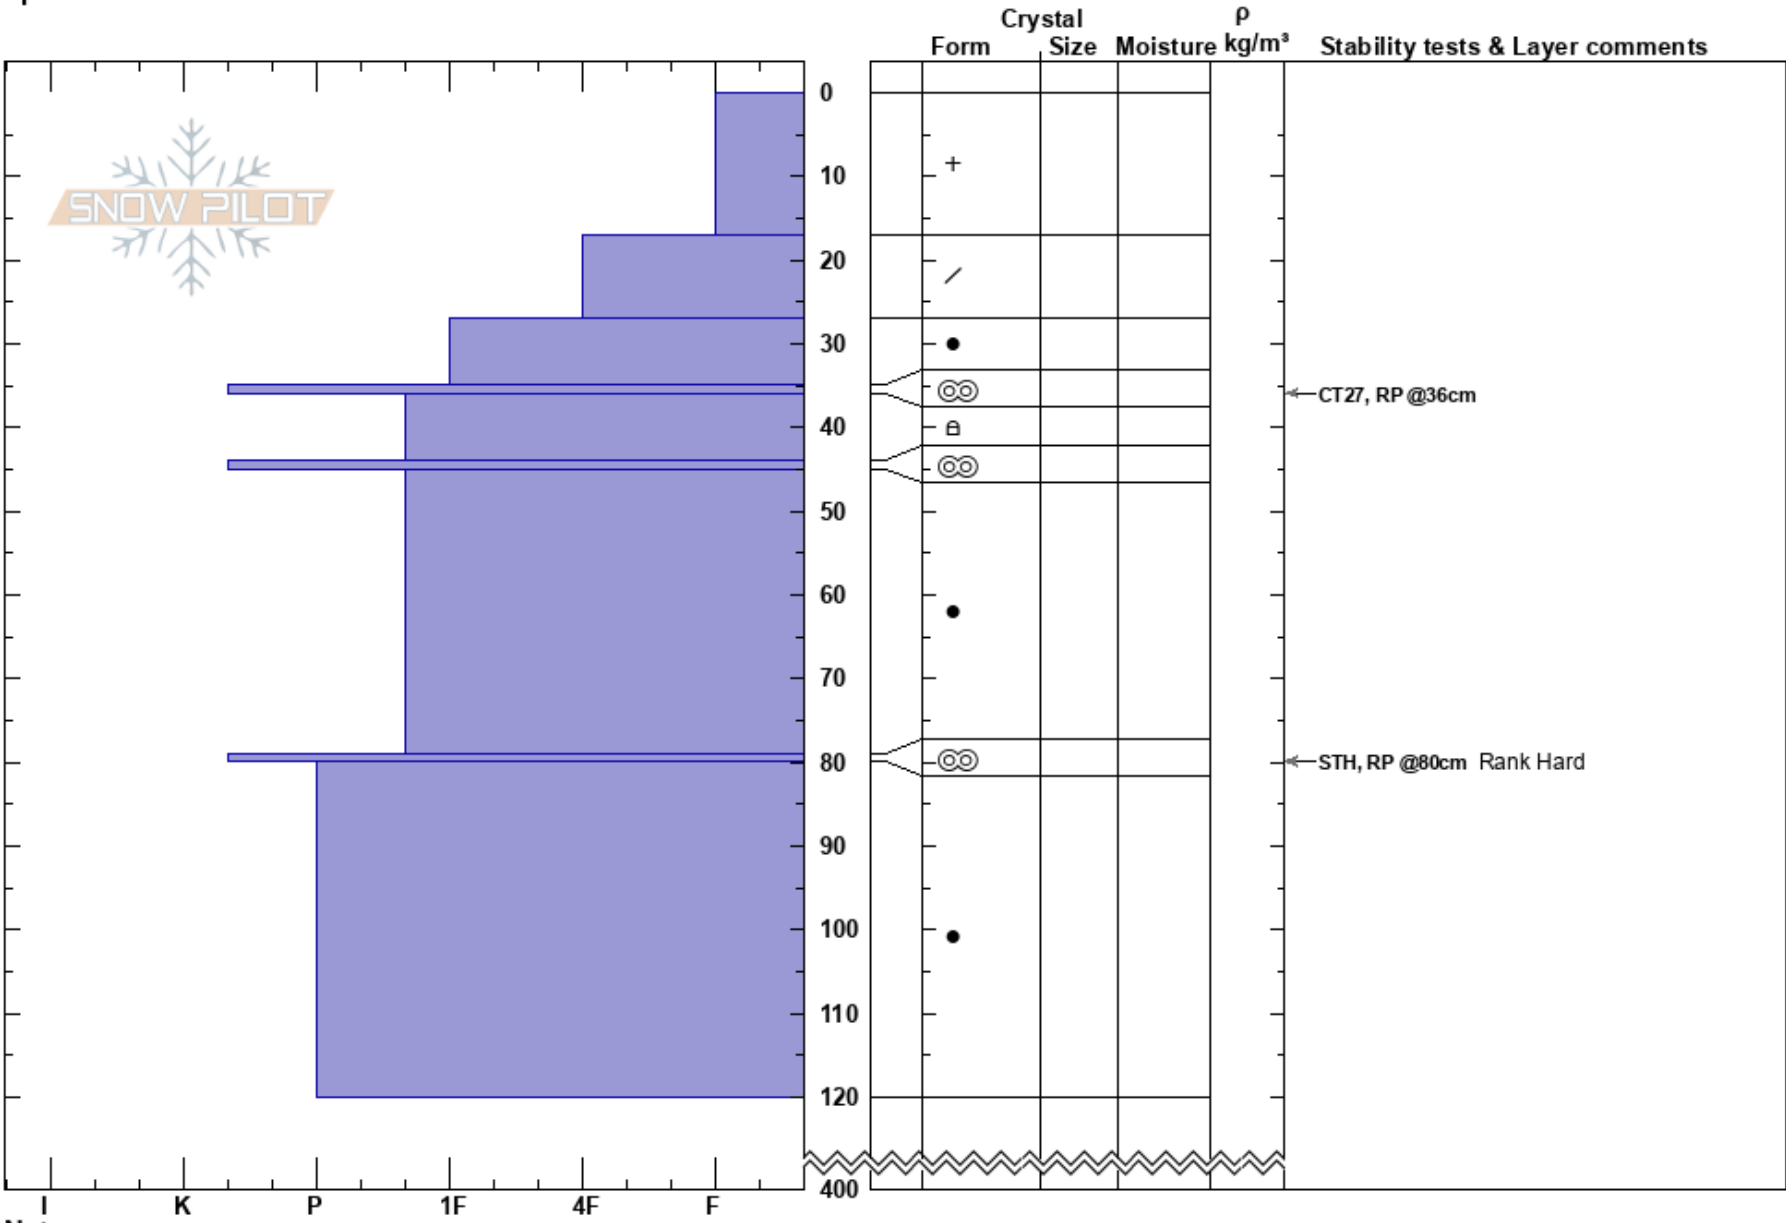

L'Ptarmigan  
 Monashee  
 BC  
 Elevation: 1920 m  
 Aspect: E  
 Specifics:

Jason Martin  
 20/02/2022 - 12:00  
 Co-ord: 11U 341515E 5803258N  
 Slope Angle: 33°  
 Wind Loading:

Stability:  
 Air Temperature: -8°C  
 Sky Cover: BKN  
 Precipitation: NO  
 Wind: SW Light Breeze

HS:400  
 PF: 50  
 PS: 25  
 Layer Notes:

Notes: