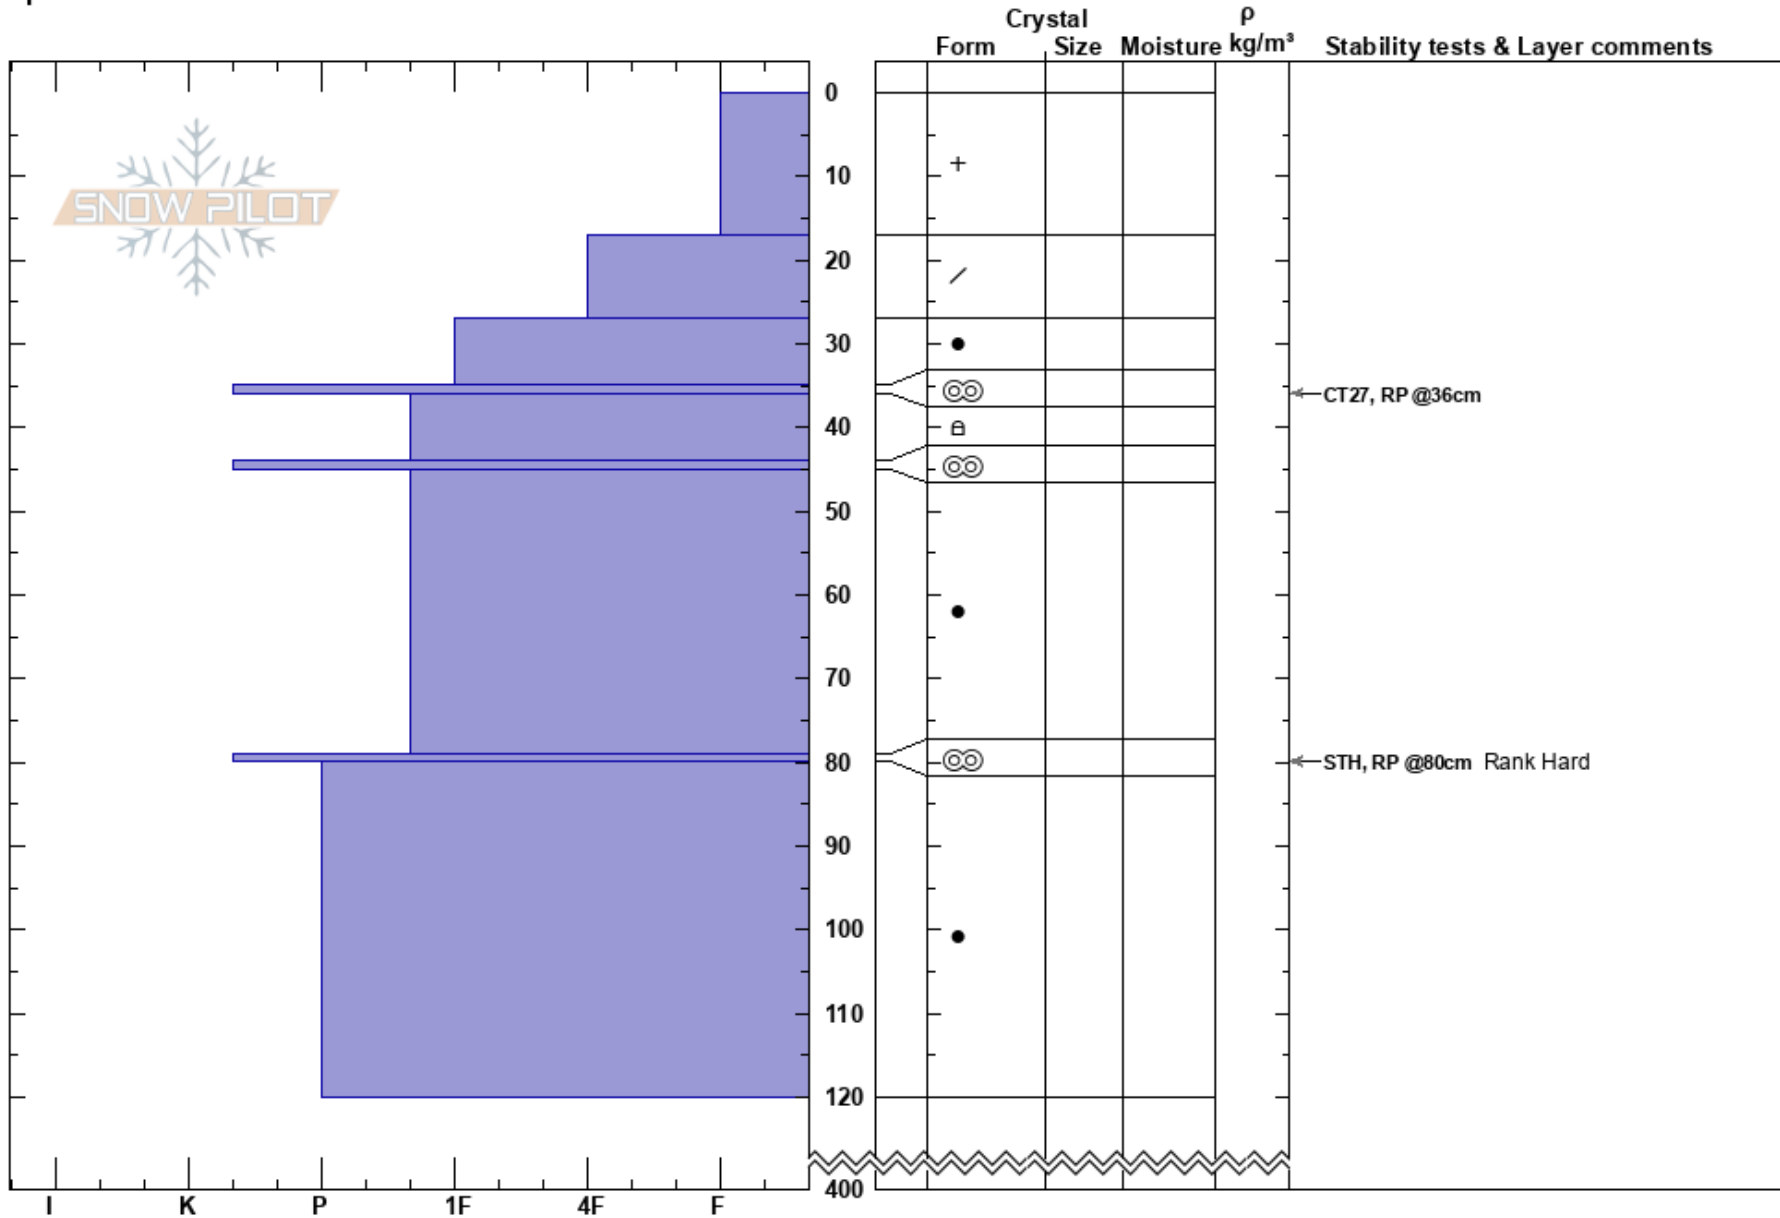

L'Ptarmigan  
 Monashee  
 BC  
 Elevation: 1920 m  
 Aspect: E  
 Specifics:

Jason Martin  
 20/02/2022 - 12:00  
 Co-ord: 11U 341515E 5803258N  
 Slope Angle: 33°  
 Wind Loading:

Stability:  
 Air Temperature: -8°C  
 Sky Cover: BKN  
 Precipitation: NO  
 Wind: SW Light Breeze

HS:400  
 PF: 50  
 PS: 25  
 Layer Notes:

Notes: