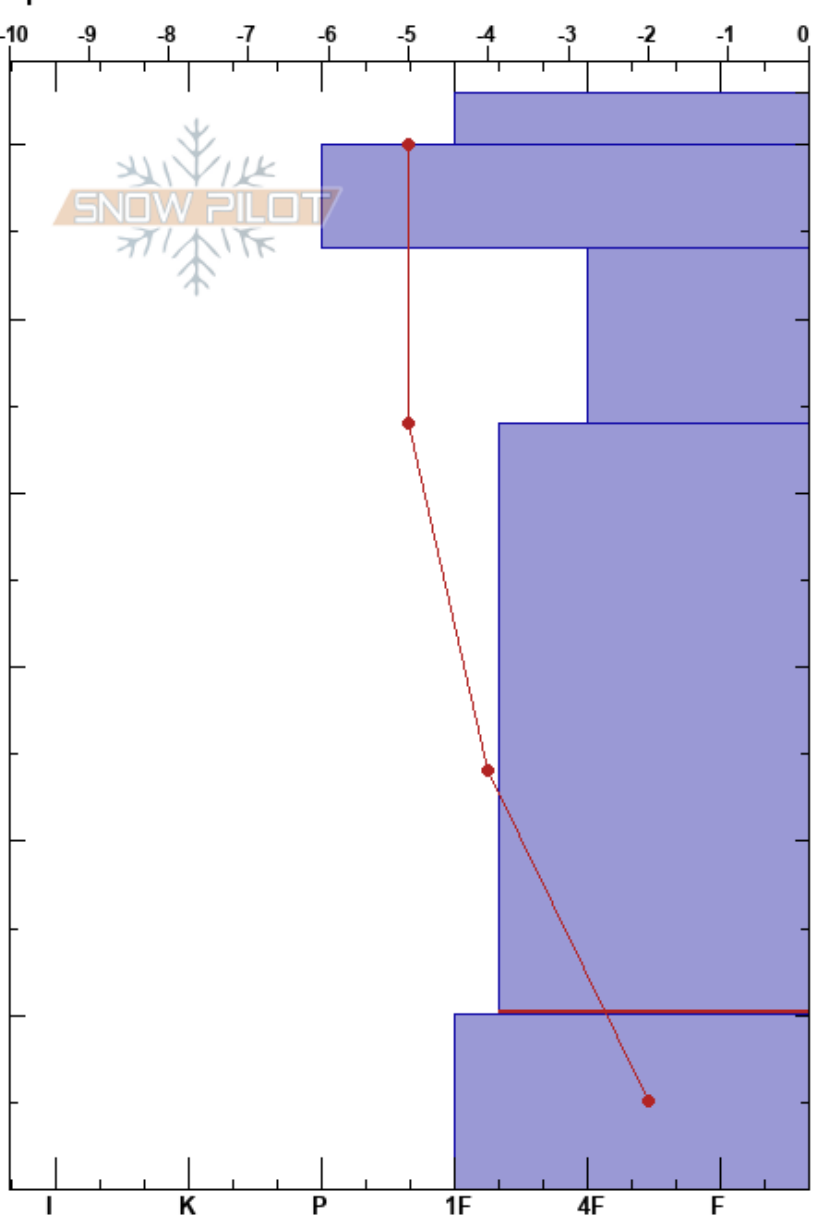

Above MC Summit Snotel Dan Veenhuizen
 Salmon River Mountains 02/19/2022 - 10:45am
 ID
 Elevation: 7701 ft
 Aspect: 120°
 Specifics:
 Co-ord: 44.84484N, -114.26821W
 Slope Angle: 10°
 Wind Loading: no

Stability: Good HS:63
 Air Temperature: -4°C PF: 20 44-10cm: Problematic layer
 Sky Cover: FEW PS: 5
 Precipitation: NO
 Wind: SW Light Breeze

Form	Crystal		ρ kg/m ³	Stability tests & Layer comments
	Size	Moisture		
⚡	1			
⊙⊙ (□)	1.5 (1)			
⊙⊙	1			← ECTN15 @54cm
□	1-2			
⊖	1			