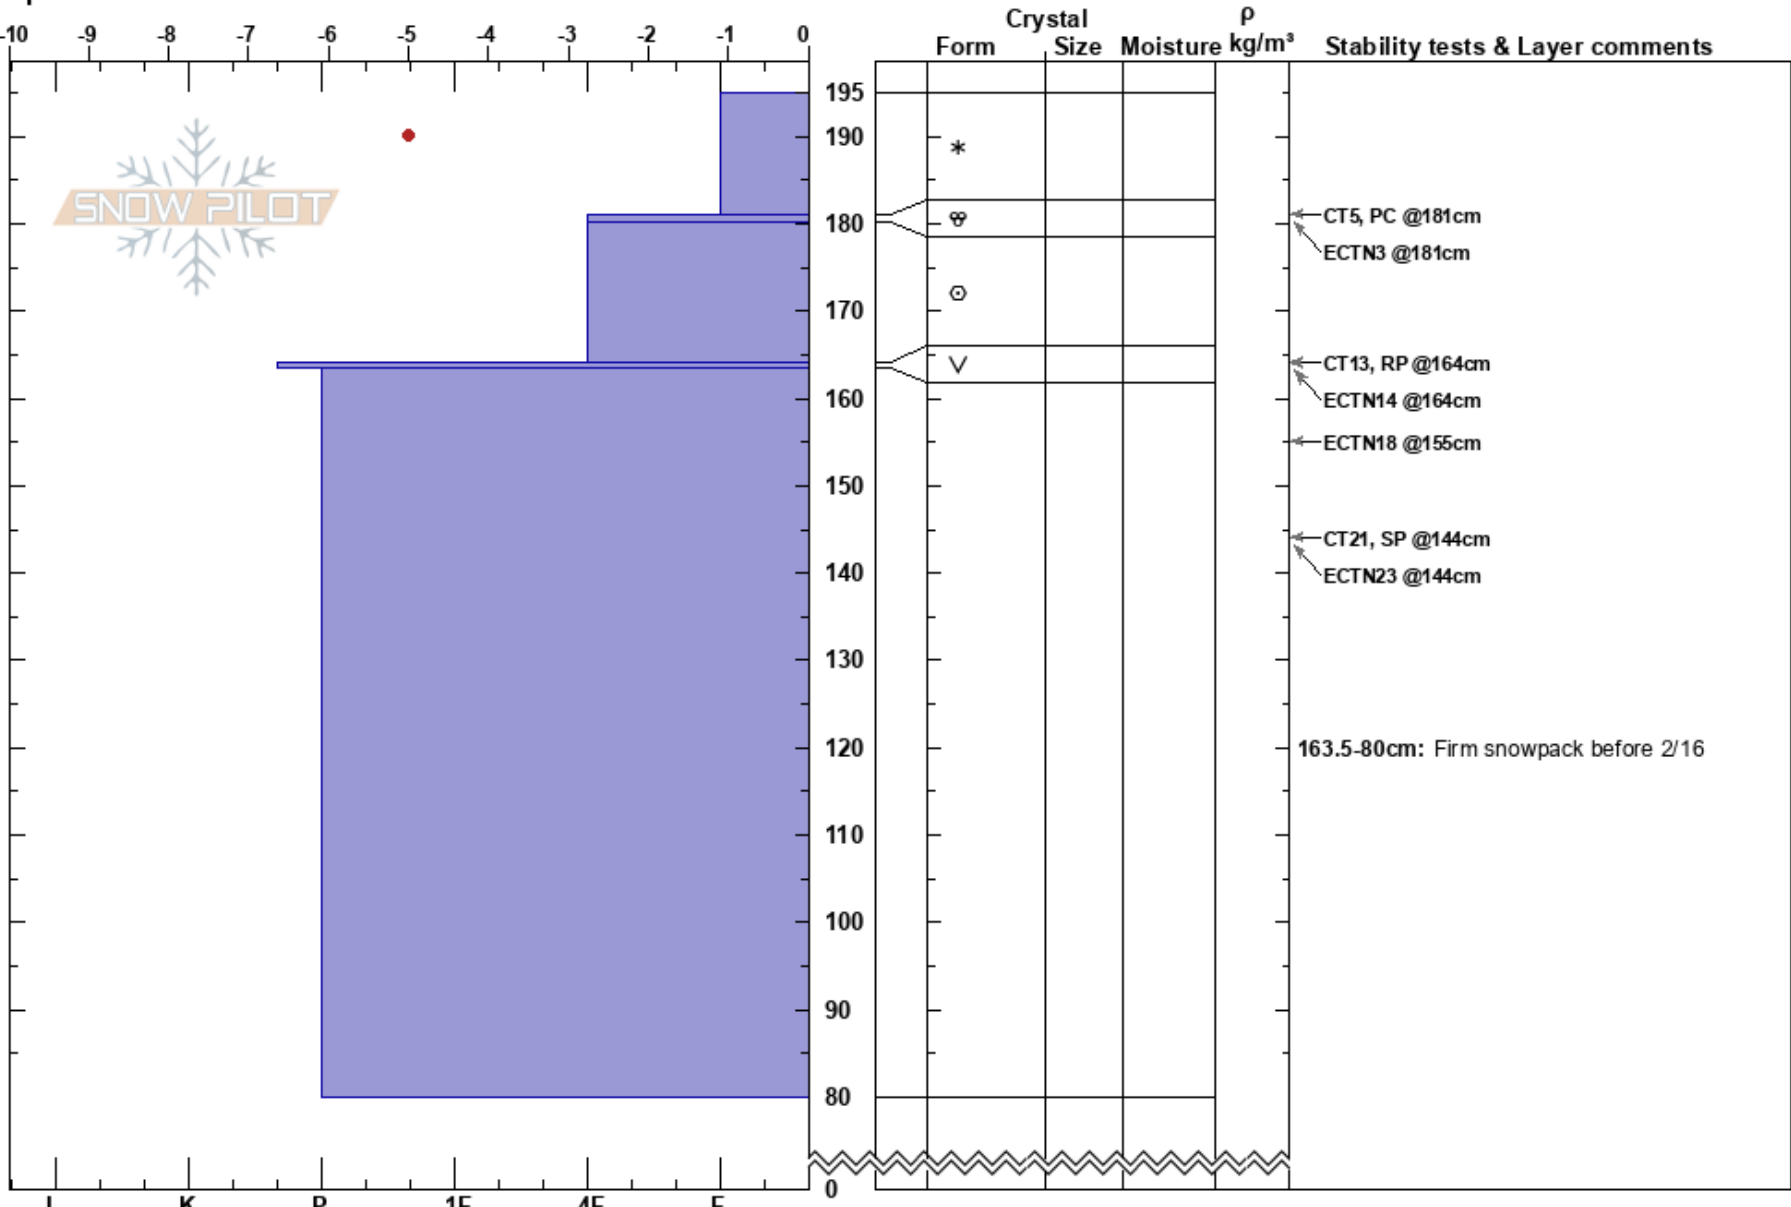

20220222LostTrailBC
 Bitterroot
 MT
 Elevation: 8139 ft
 Aspect: 45°
 Specifics:

Geoff Fast
 02/20/2022 - 1:00pm
 Co-ord: 45.70327N, -113.97473W
 Slope Angle: 31°
 Wind Loading: yes

Stability:
 Air Temperature: -4°C
 Sky Cover: BKN
 Precipitation: S2
 Wind: W Moderate

HS: 195
 PF: 25
 PS: 15
 Layer Notes:
 164-163.5cm: buried surface hoar
 164-163.5cm: Problematic layer
 163.5-80cm: Firm snowpack before 2/16

Notes: