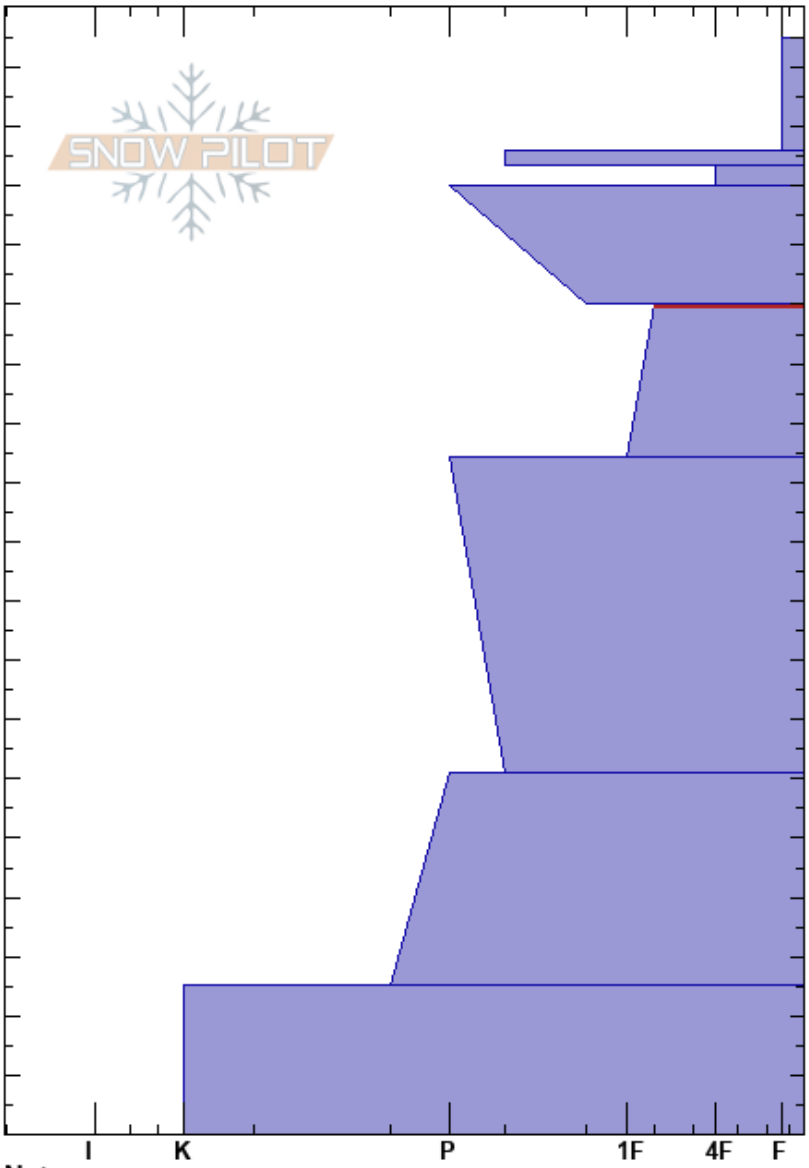

Brave Dog (7116')
 Southern Glacier Nationa
 MT
Elevation: 7116 ft
Aspect: 249°
Specifics:

Jackson George
 02/16/2022 - 1:30am
Co-ord: 48.34889N, -113.48824W
Slope Angle: 33°
Wind Loading: no

Stability:
Air Temperature:
Sky Cover: BKN
Precipitation: NO
Wind: SW Calm
HS: 185
Layer Notes:
 140-114cm: Problematic layer

Height (cm)	Crystal		ρ kg/m ³	Stability tests & Layer comments
	Form	Size		
185				
180	+		D	
170	⊙⊙	0.5-2.5	D	
160	□	0.3	D	
150	•		D	
140				← ECTP21 @138cm
130	□		D-M	← ECTP16 @138cm
120				← CT21, Q1 @138cm
110				← PST10/100 (Arr) @138cm
100				← PST15/100 (Arr) @138cm
90	⊖		D	
80				
70				
60				
50				
40	•		D	
30				
20				
10	■		D	
0				