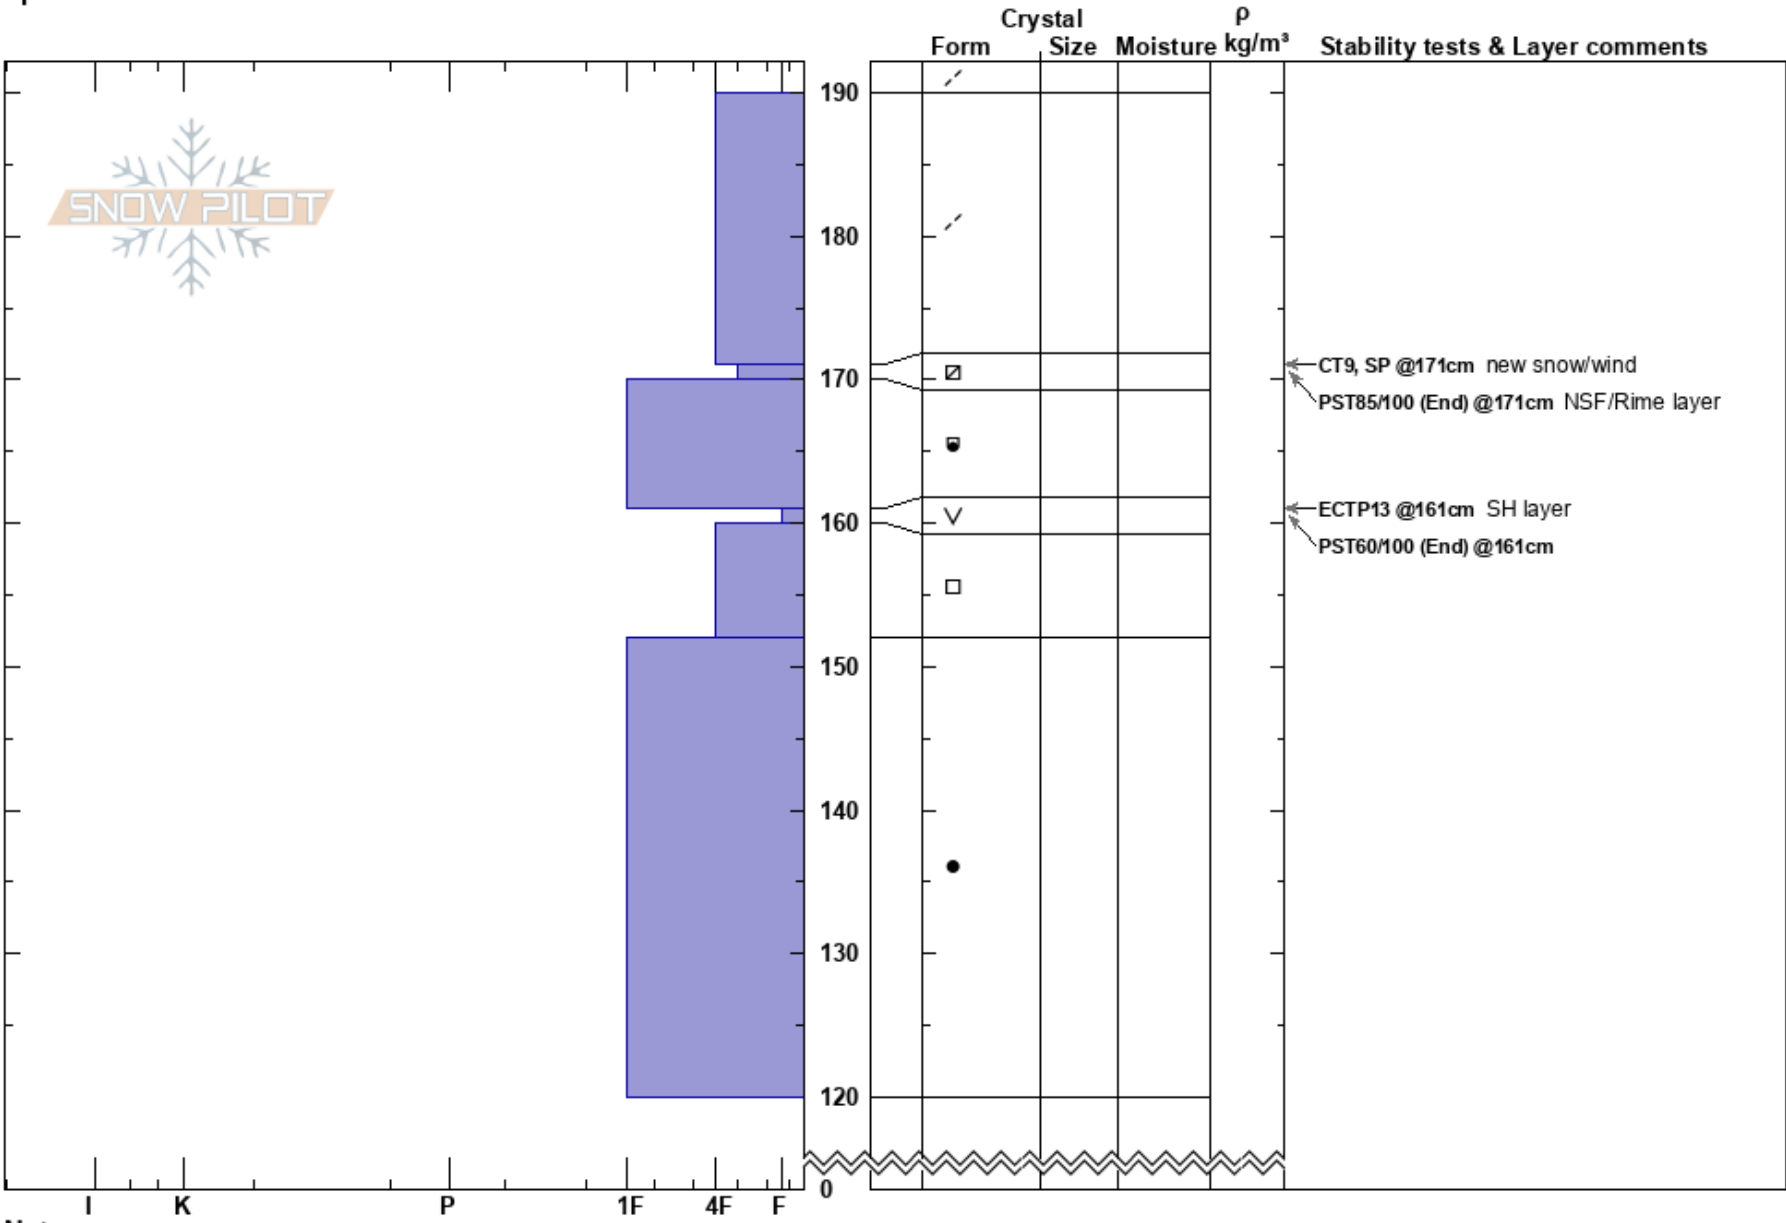

Mama Bear Area
 Absaroka
 WY
 Elevation: 9500 ft
 Aspect: E
 Specifics:

Tara Vessella
 02/20/2022 - 1:00pm
 Co-ord:
 Slope Angle: 20°
 Wind Loading:

Stability:
 Air Temperature:
 Sky Cover: OVC
 Precipitation:
 Wind: W Moderate

HS: 190
 PF: 30 161-160cm: Problematic layer
 PS: 15

Notes: