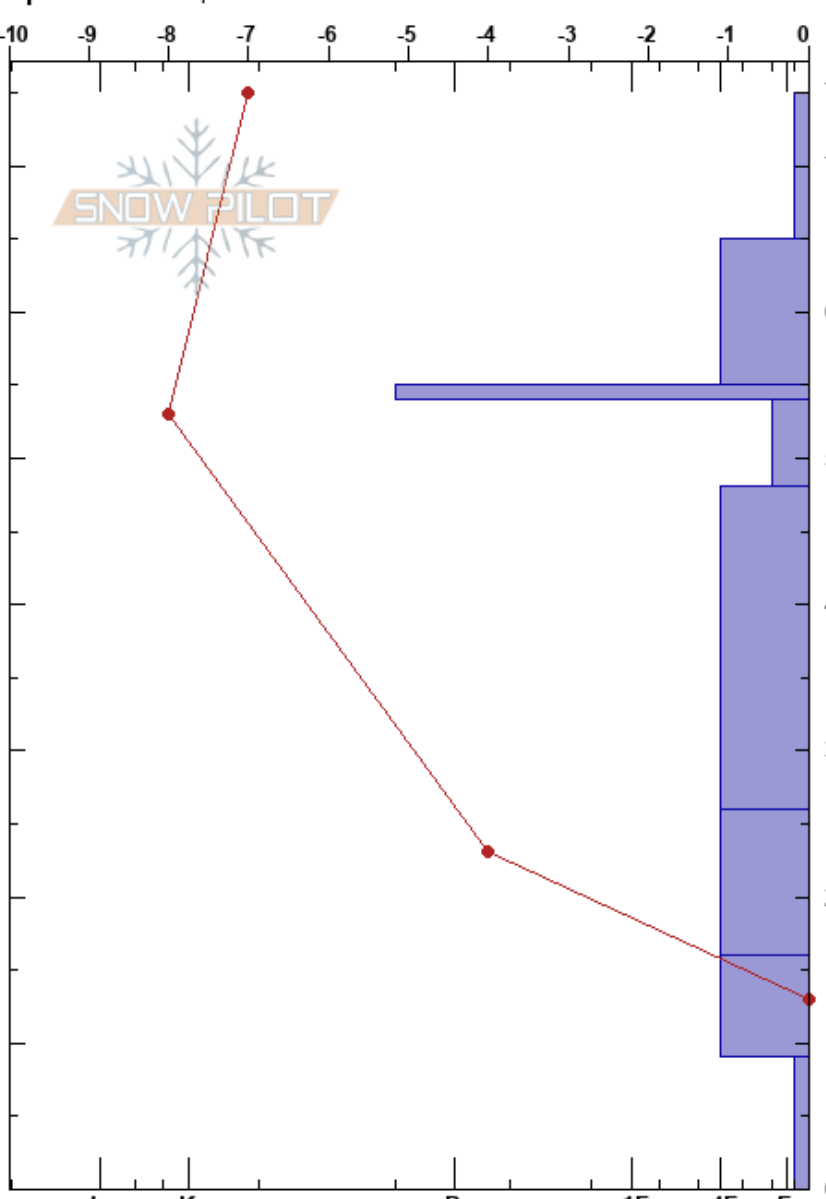

Cutler Nordic ski

Adam Chemi

Stability:

HS: 75

Layer Notes:

Big Horn Range

02/20/2022 - 9:26am

Air Temperature: 0°C

PF: 60

9-0cm: Problematic layer

WY

Co-ord: 44.77591N, -107.44364W

Sky Cover: SCT

PS: 10

Elevation: 8390 ft

Slope Angle: 19°

Precipitation: NO

Wind: S Calm

Aspect: SE

Wind Loading: previous

Specifics: Poor pit location

Height (cm)	Crystal		Moisture	ρ kg/m ³	Stability tests & Layer comments
	Form	Size			
75					
70					
60					
55					
50					
45					
40					
30					
20					
10					
0					