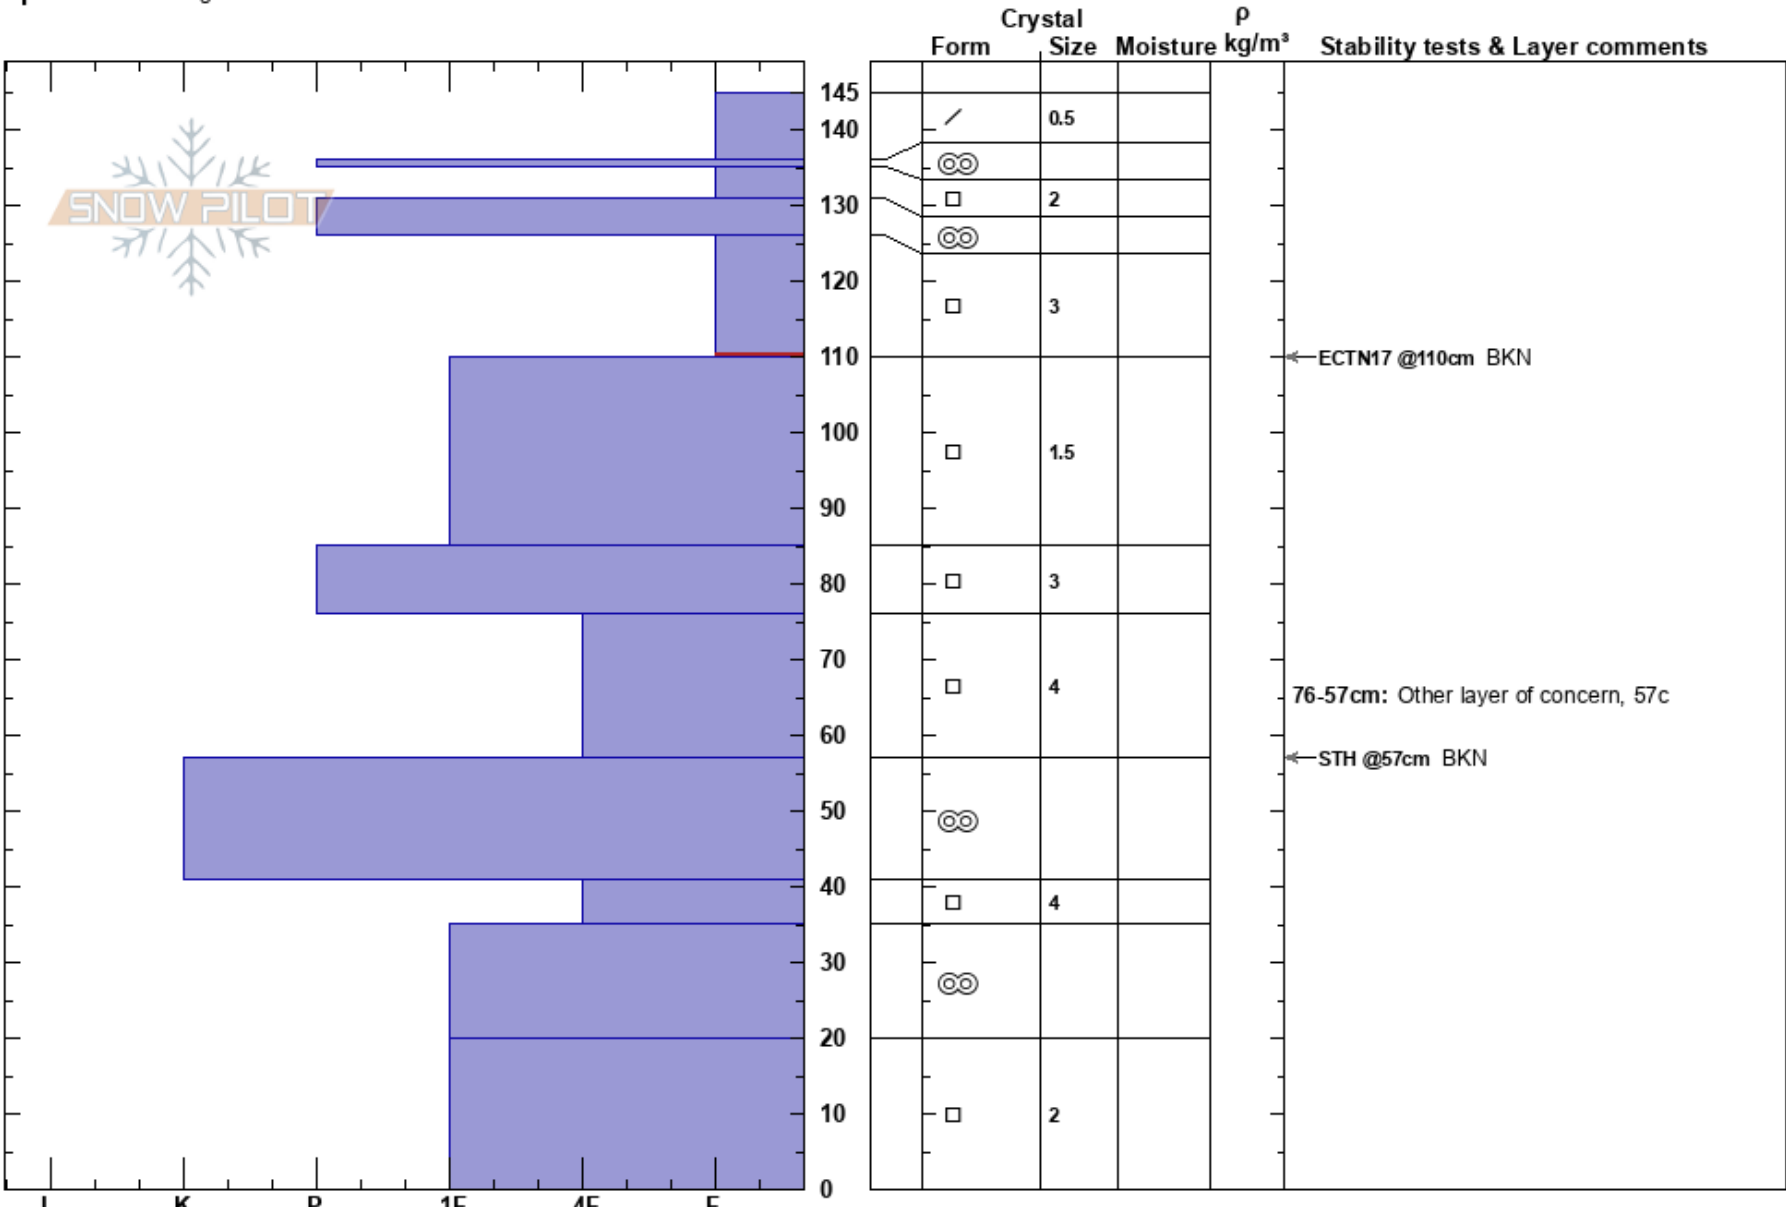

GH 7.5  
 San Juan Range  
 CO  
 Elevation: 12329 ft  
 Aspect: 255°  
 Specifics: Pit dug in a Ski Area

Elyse Parcell  
 02/20/2022 - 9:00am  
 Co-ord: 37.88859N, -107.82457W  
 Slope Angle: 34°  
 Wind Loading:

Stability:  
 Air Temperature:  
 Sky Cover: CLR  
 Precipitation: NO  
 Wind: SW Calm

HS: 145  
 Layer Notes:  
 126-110cm: Problematic layer  
 76-57cm: Other layer of concern, 57c

Notes: