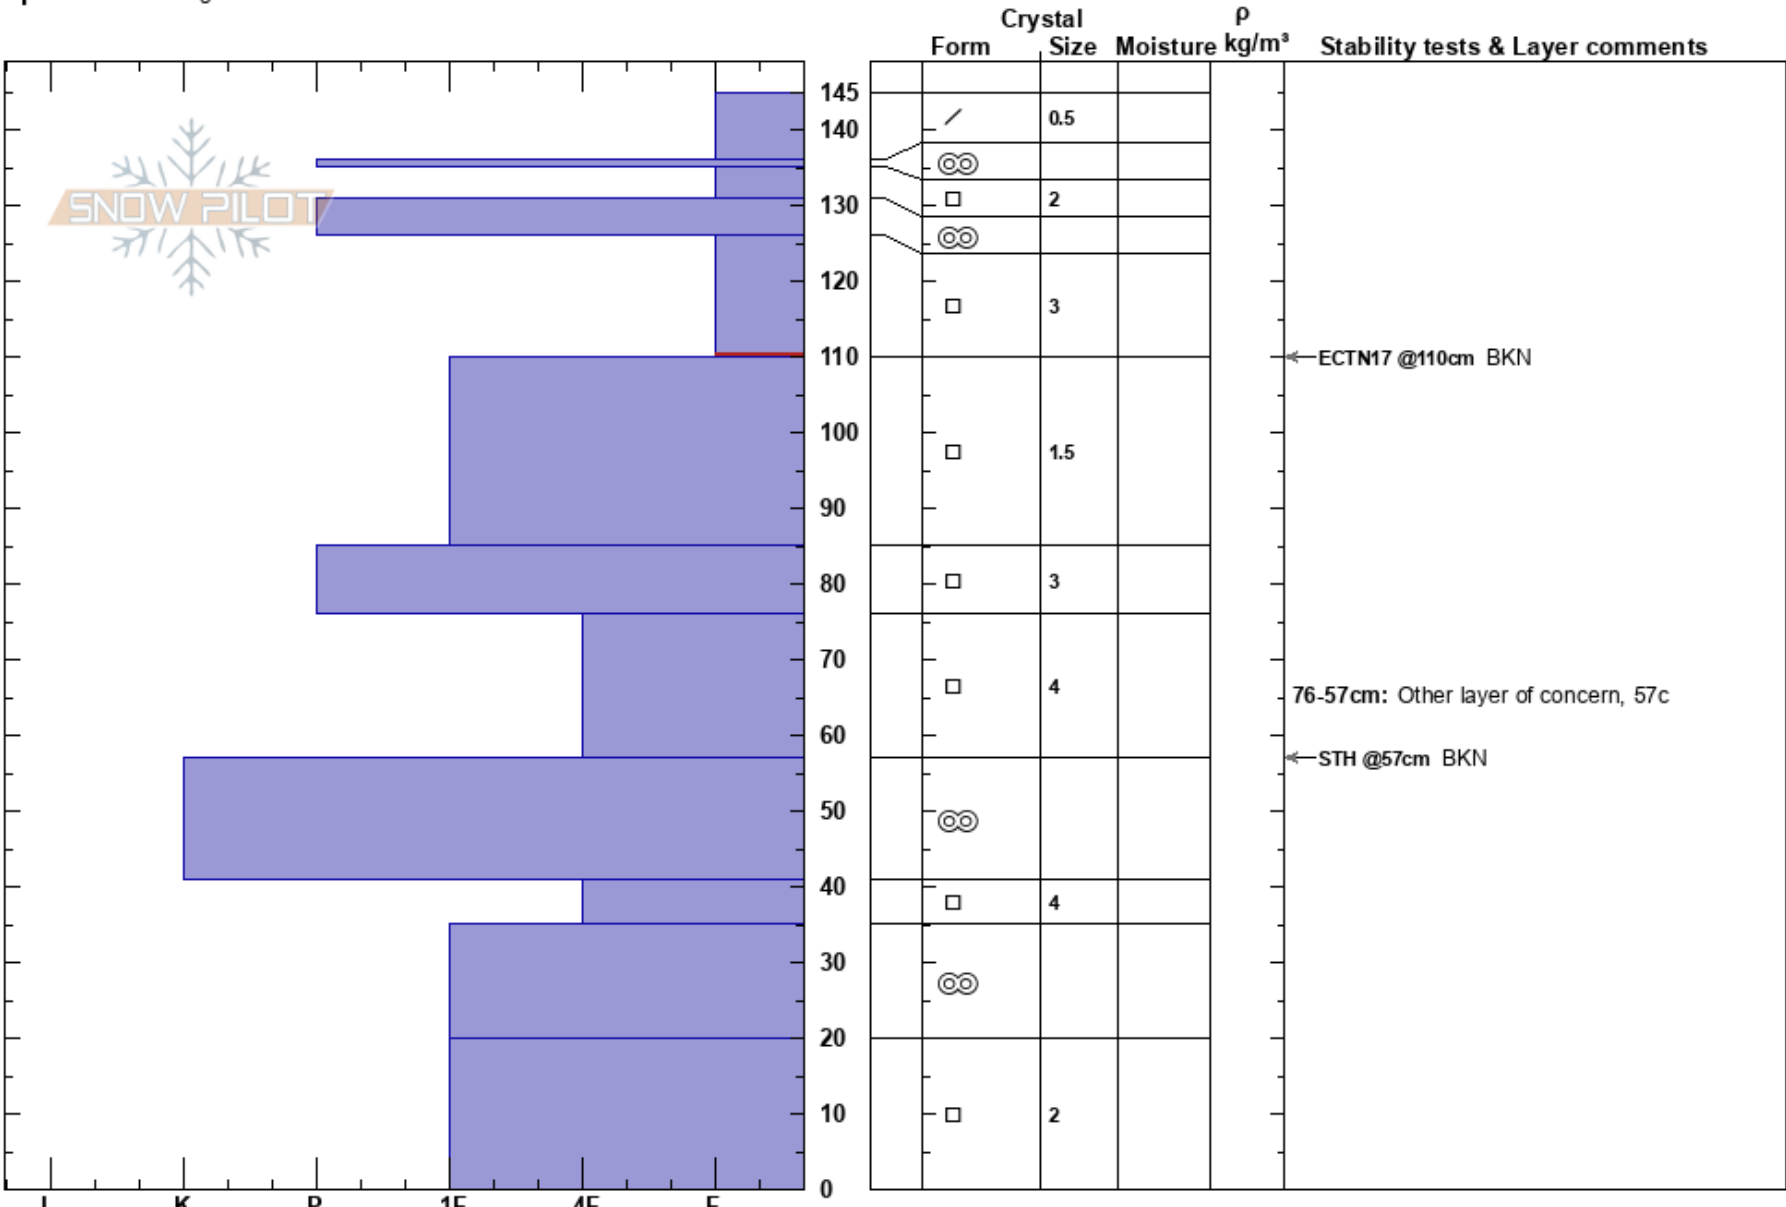

GH 7.5
 San Juan Range
 CO
 Elevation: 12329 ft
 Aspect: 255°
 Specifics: Pit dug in a Ski Area

Elyse Parcell
 02/20/2022 - 9:00am
 Co-ord: 37.88859N, -107.82457W
 Slope Angle: 34°
 Wind Loading:

Stability:
 Air Temperature:
 Sky Cover: CLR
 Precipitation: NO
 Wind: SW Calm

HS: 145
 Layer Notes:
 126-110cm: Problematic layer
 76-57cm: Other layer of concern, 57c

Notes: