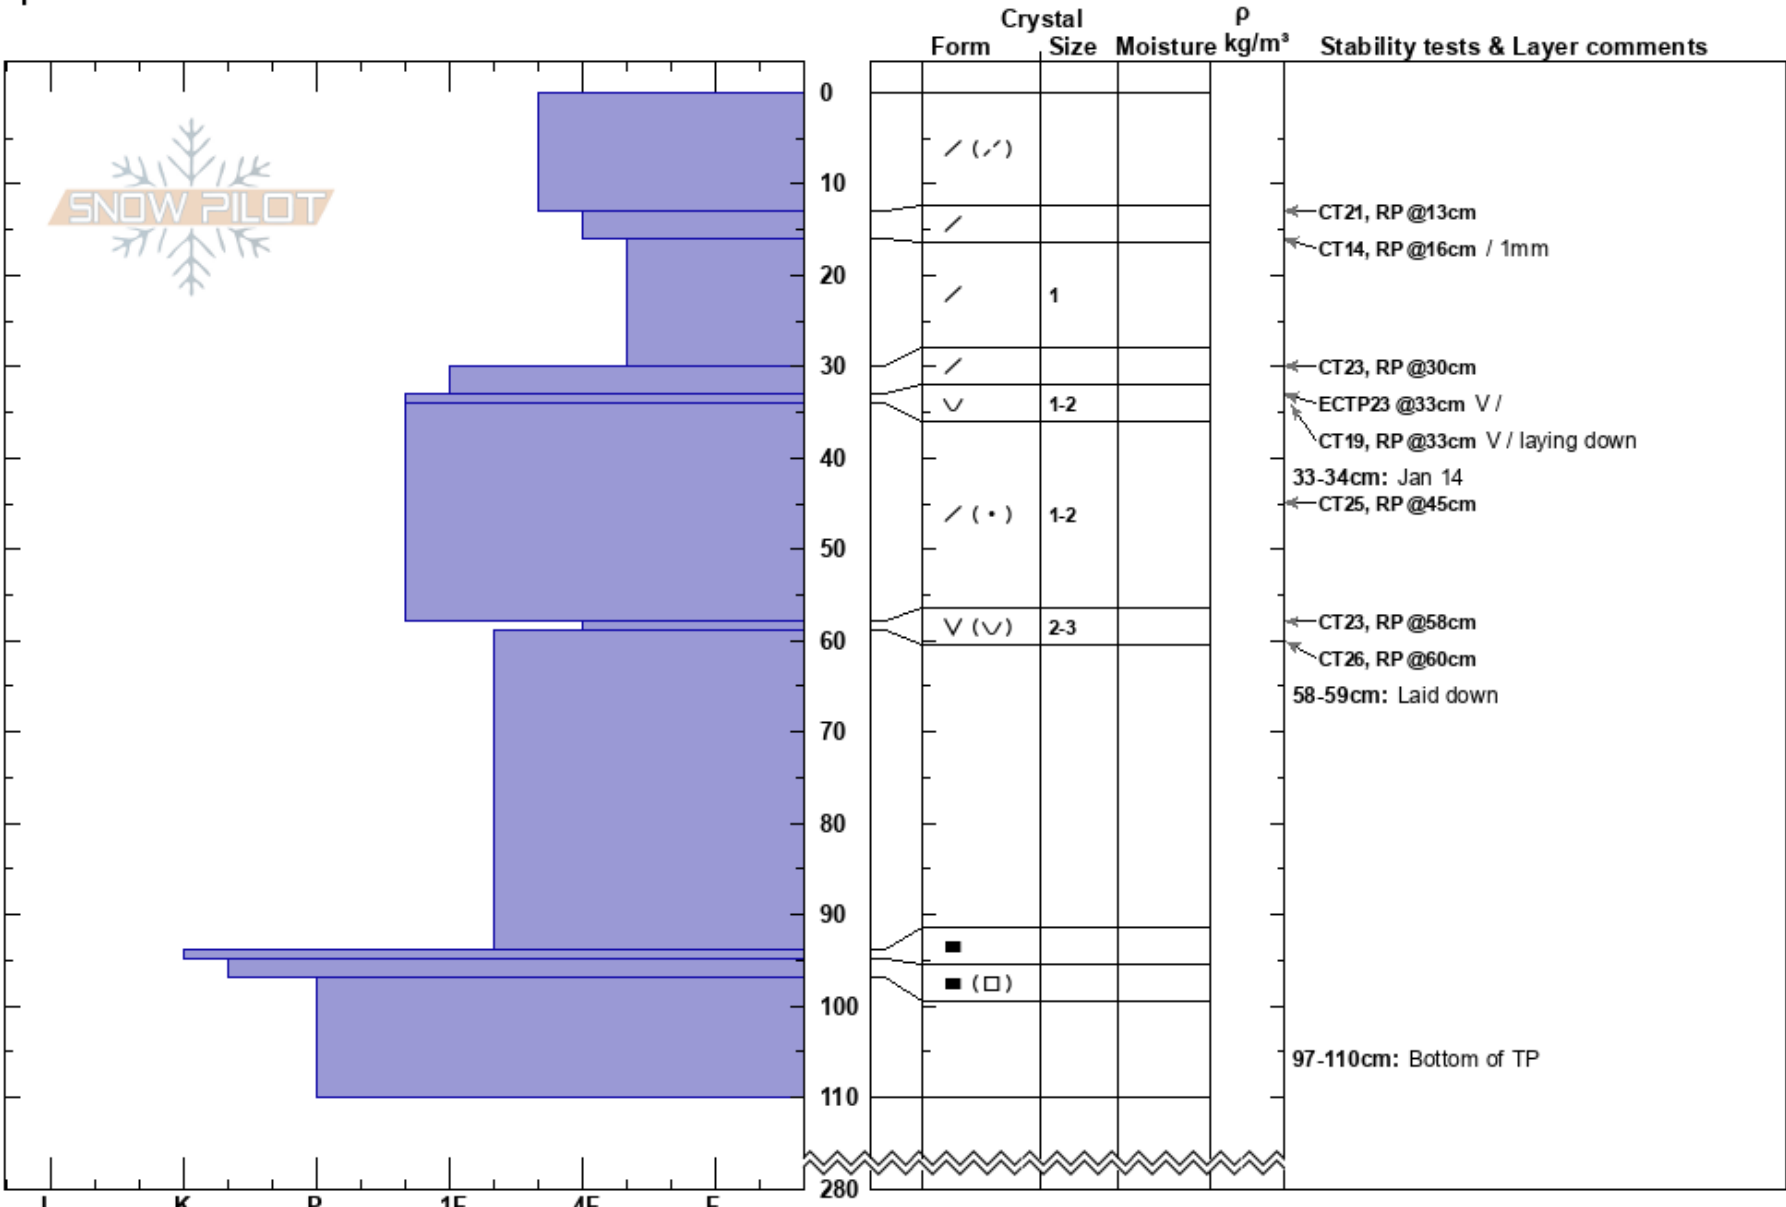

Sam I Am - Mustang
 Monashee
 BC
 Elevation: 1784 m
 Aspect: N
 Specifics:

Wes Gregg
 14/02/2022 - 11:00
 Co-ord: 51.24200N, -118.70976W
 Slope Angle: 35°
 Wind Loading:

Stability:
 Air Temperature: -2°C
 Sky Cover: SCT
 Precipitation: NO
 Wind: Calm

HS:280
 PF:41
 33-34cm: Jan 14
 58-59cm: Laid down
 58-59cm: Problematic layer
 97-110cm: Bottom of TP

Notes: TP to investigate Jan 14 SH, Jan 29 SH/IFcr/FC