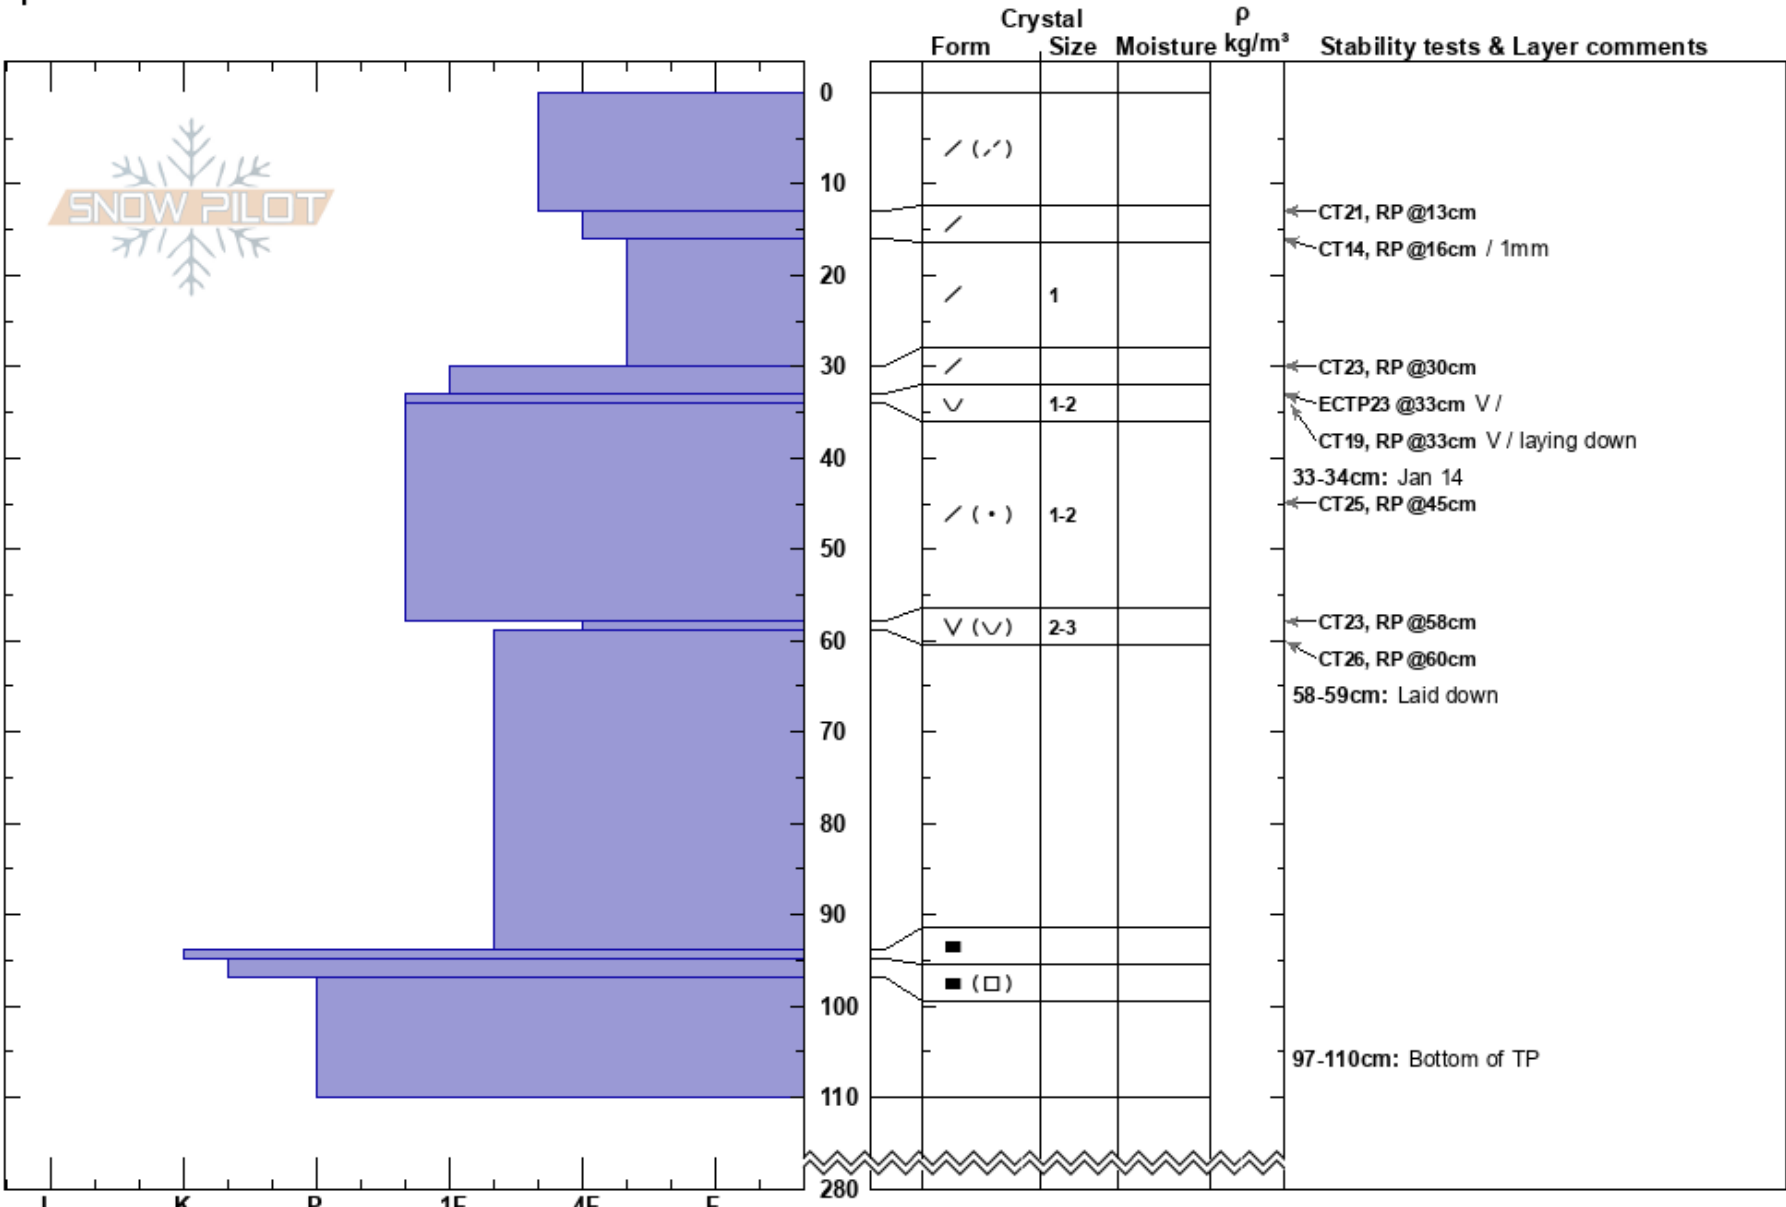

Sam I Am - Mustang
 Monashee
 BC
 Elevation: 1784 m
 Aspect: N
 Specifics:

Wes Gregg
 14/02/2022 - 11:00
 Co-ord: 51.24200N, -118.70976W
 Slope Angle: 35°
 Wind Loading:

Stability:
 Air Temperature: -2°C
 Sky Cover: SCT
 Precipitation: NO
 Wind: Calm

HS:280
 PF: 41
 33-34cm: Jan 14
 58-59cm: Laid down
 58-59cm: Problematic layer
 97-110cm: Bottom of TP

Notes: TP to investigate Jan 14 SH, Jan 29 SH/IFcr/FC