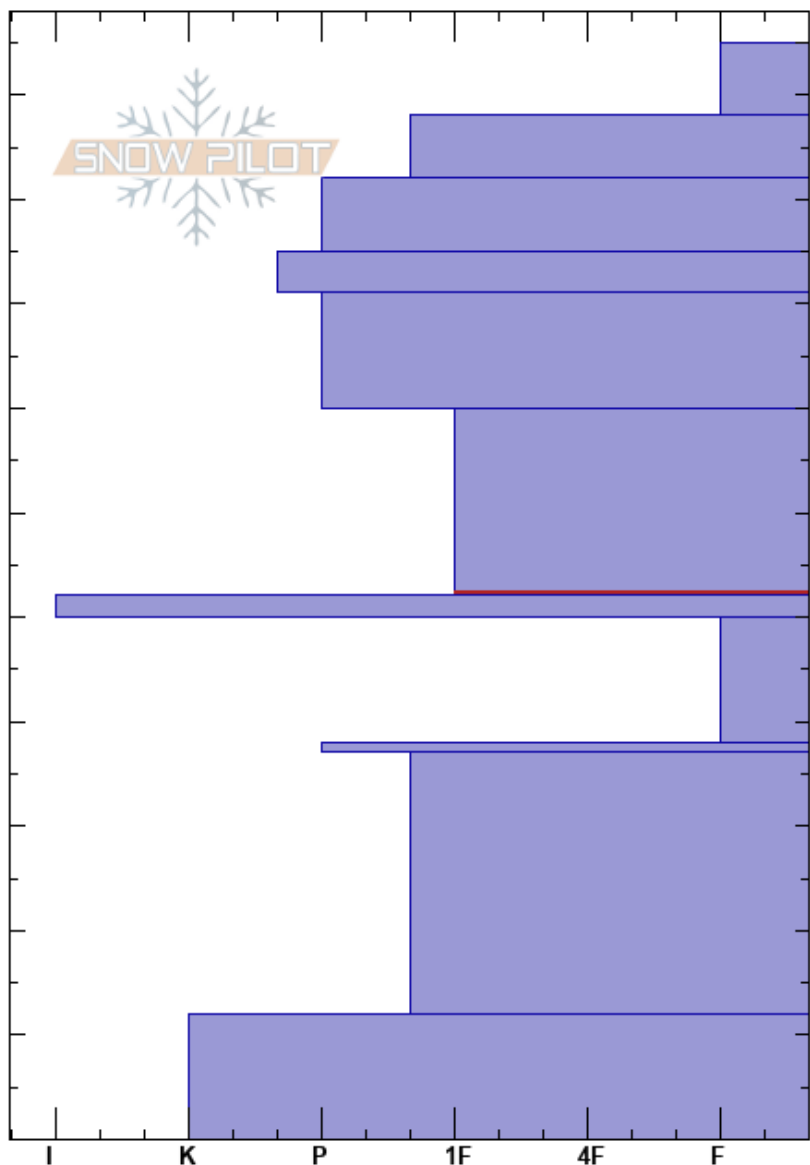

Hot Rocks
 Gore Range
 CO
Elevation: 12033 ft
Aspect: SE
Specifics: Pit dug in a Ski Area; Ski tracks on slope; We skied slope

Dan Keltz
 02/20/2022 - 9:30am
Co-ord: 39.47312N, -106.15503W
Slope Angle: 37°
Wind Loading: previous

Stability:
Air Temperature:
Sky Cover: CLR
Precipitation: NO
Wind: Calm

HS: 105
 70-52cm: Bomb Dust @52cm
 70-52cm: Problematic layer
 52-50cm: Bomb Dust

Layer Notes:

Height (cm)	Crystal		Moisture	ρ kg/m ³	Stability tests & Layer comments
	Form	Size			
105					
100	●	0.5			
98	☐	0.5			← CT2, RP @98cm ← CT4, RP @98cm
92	☐	1			← STE @92cm ← CT6, RP @92cm
90	☐	1			← ECTP6 @92cm
85	☐	1			← CT9, RP @85cm
81	☐	1			← 2x CT12, RP @81cm
80					← STM @80cm
70					
60	☐				70-52cm: Bomb Dust @52cm
52	■	1			← ECTP10 @52cm
50					52-50cm: Bomb Dust
45	^ (^)	6 (8)			
40	⊙ ⊙	3			
30					
25	☐ (^)	2-4 (4)			
20					
10	☐	4			
0					