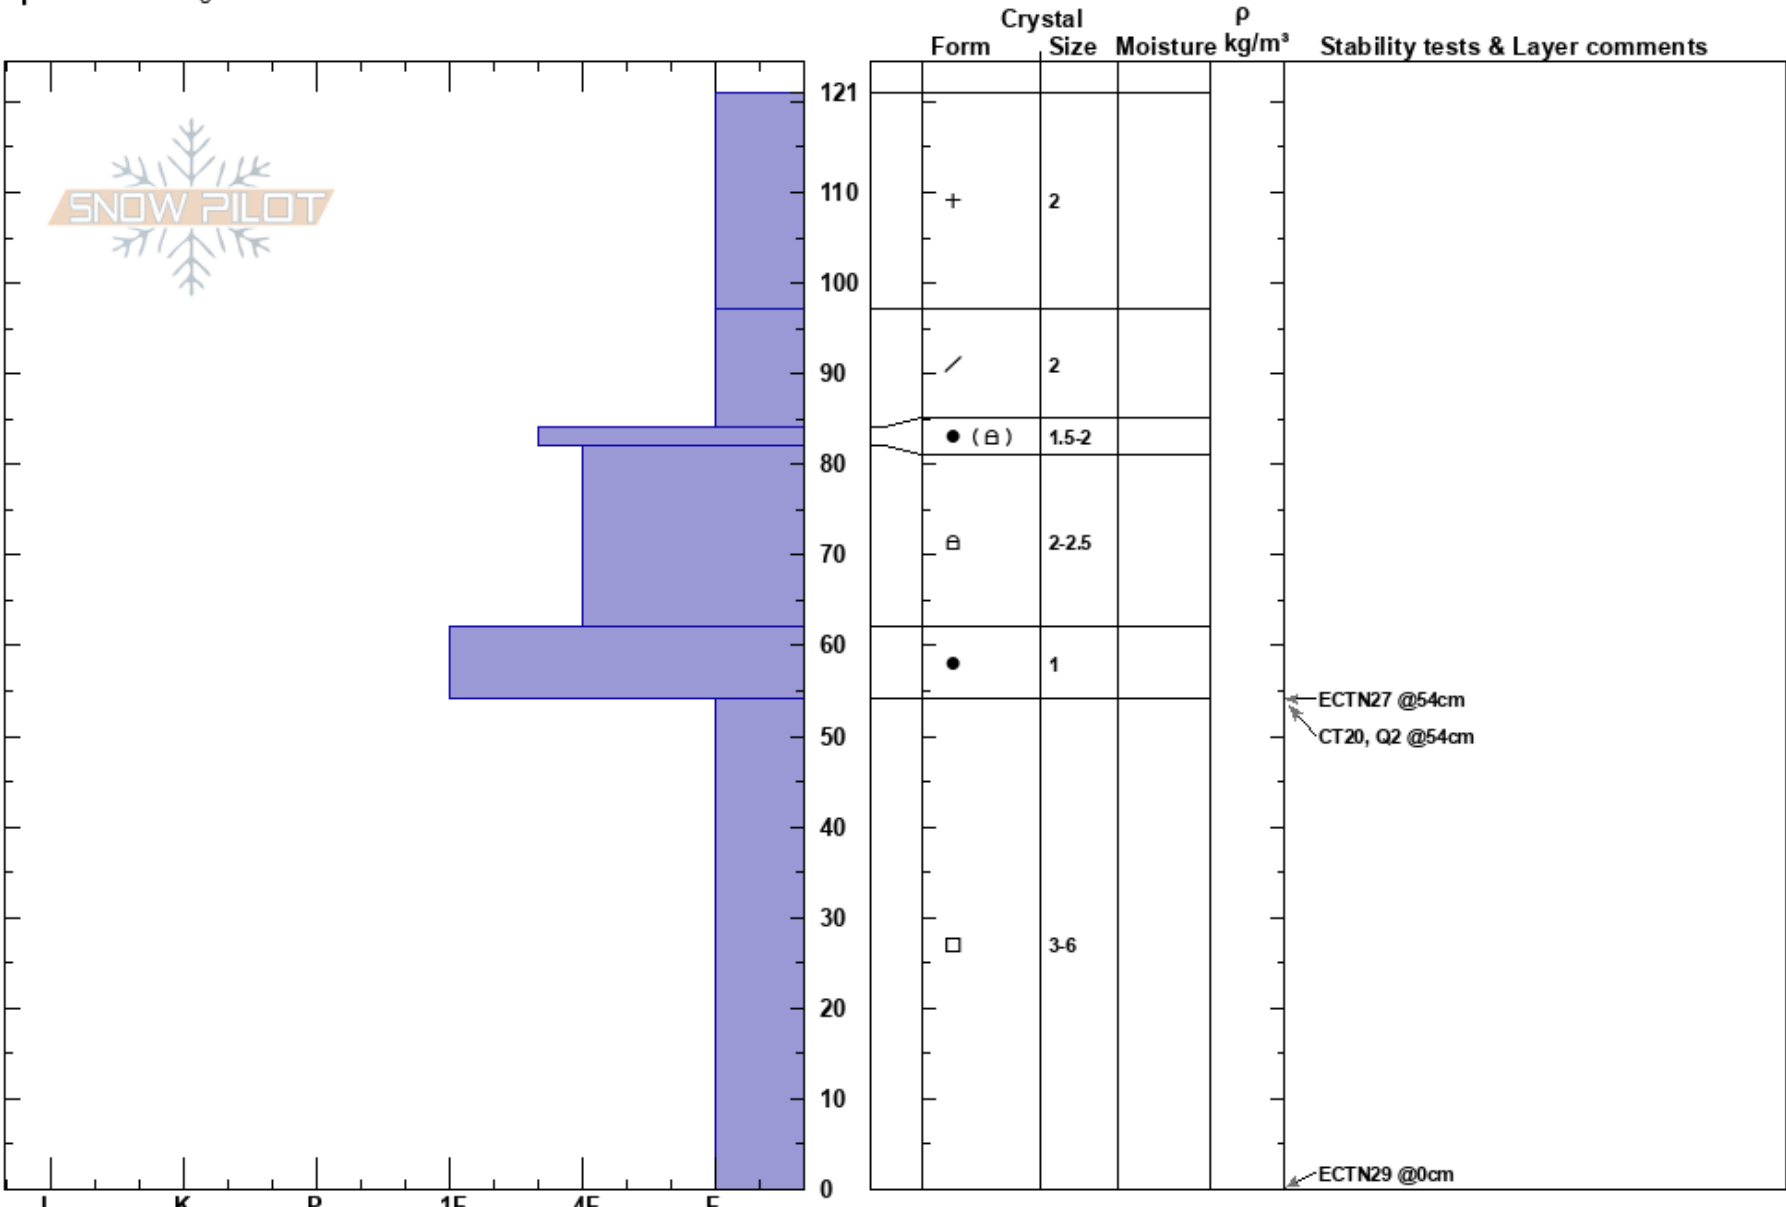

Stimulus-top
 Bridger Bowl
 Bridger Range
 MT
 Elevation: 8400 ft
 Aspect: 65°
 Specifics: Pit dug in a Ski Area

02/19/2022 - 1:15pm
 Co-ord: 45.80317N, -110.93119W
 Slope Angle: 39°
 Wind Loading: no

Stability:
 Air Temperature:
 Sky Cover: BKN
 Precipitation: NO
 Wind: S Light Breeze

HS: 121
 PF: 50
 Layer Notes:

Notes: Ella