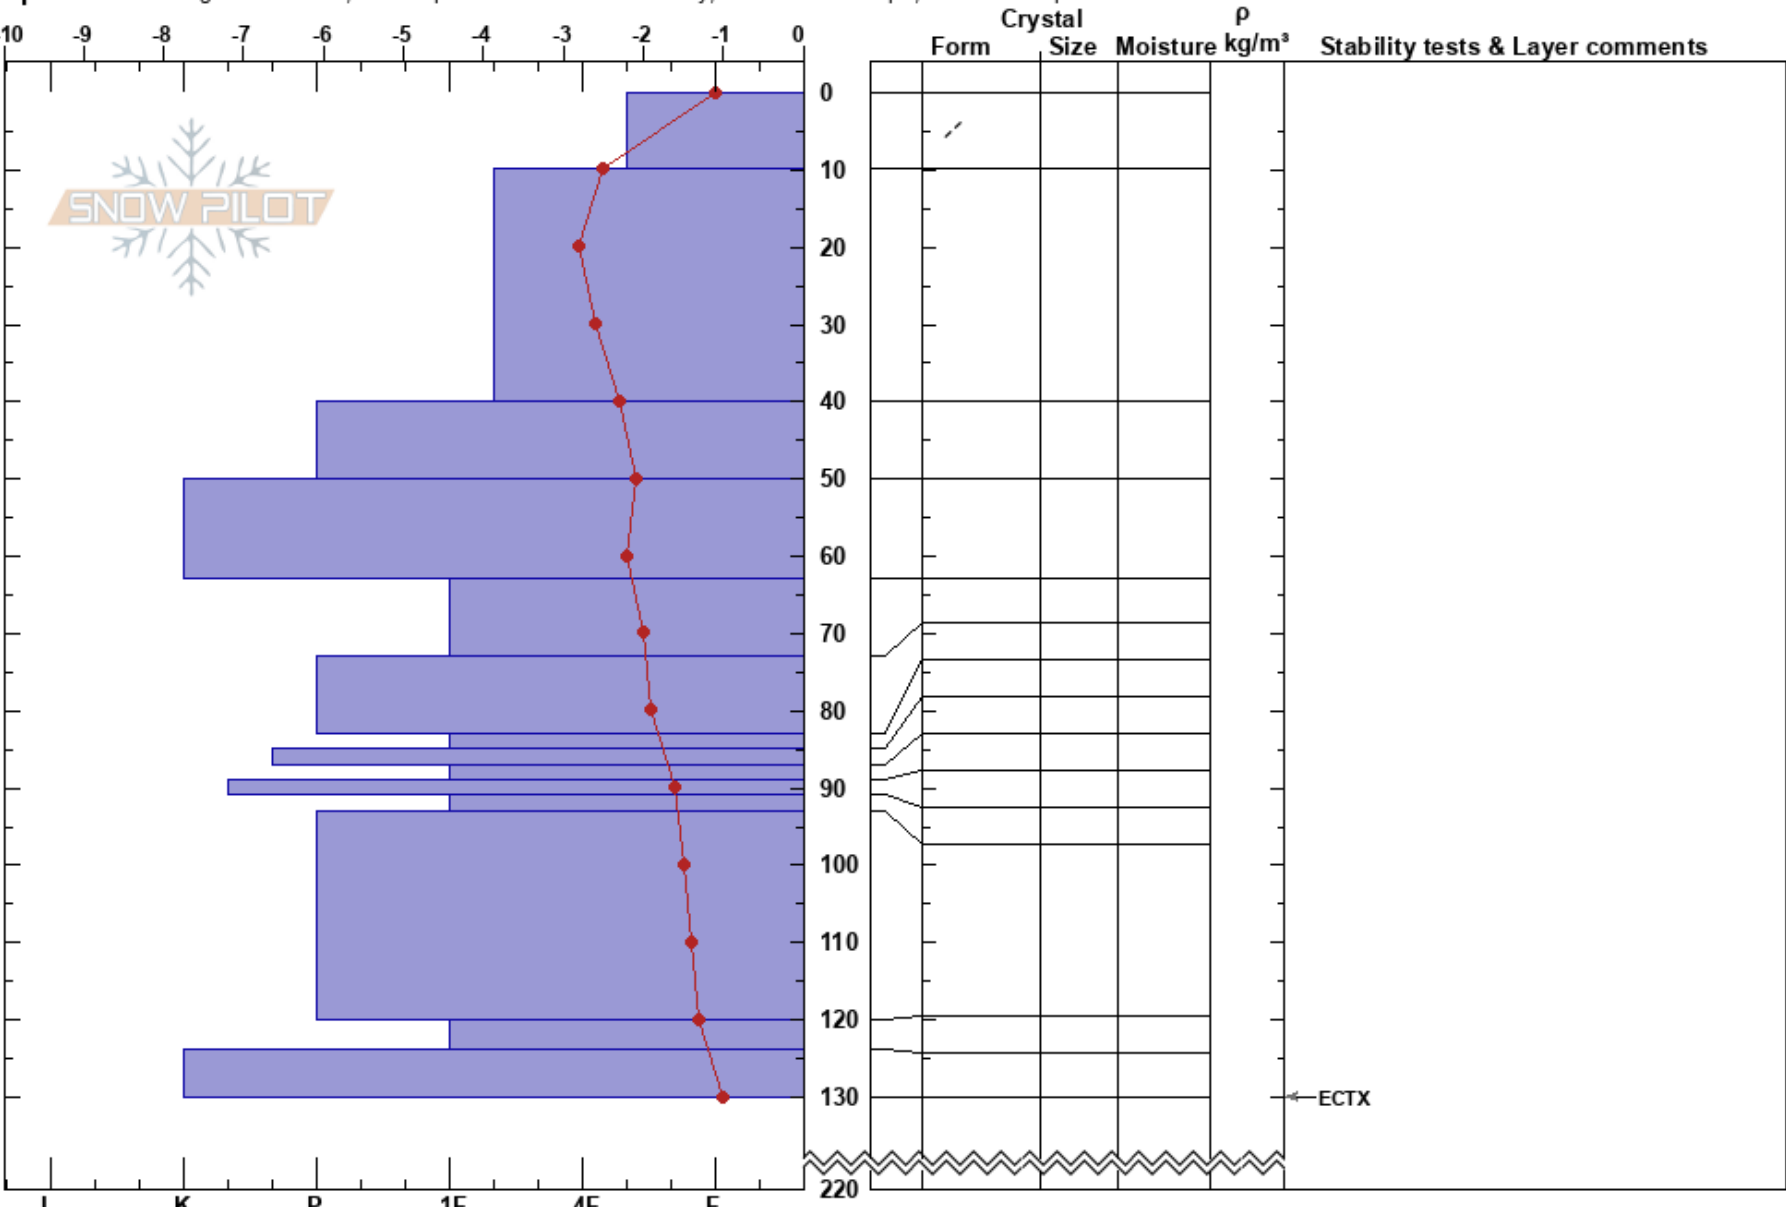

Air Temperature: 6°C

PF: 50 10-40cm: Problematic layer

Elevation: 2075 m

Slope Angle: 45°

Sky Cover: CLR

PS: 15

Aspect: N

Wind Loading: previous

Precipitation: NO

Wind: SW Moderate

Specifics: Pit dug in a Ski Area; Pit is representative of backcountry; Ski tracks on slope; We skied slope

Notes: Snowpit by Zetos Kostas and Nektarios Parmakis