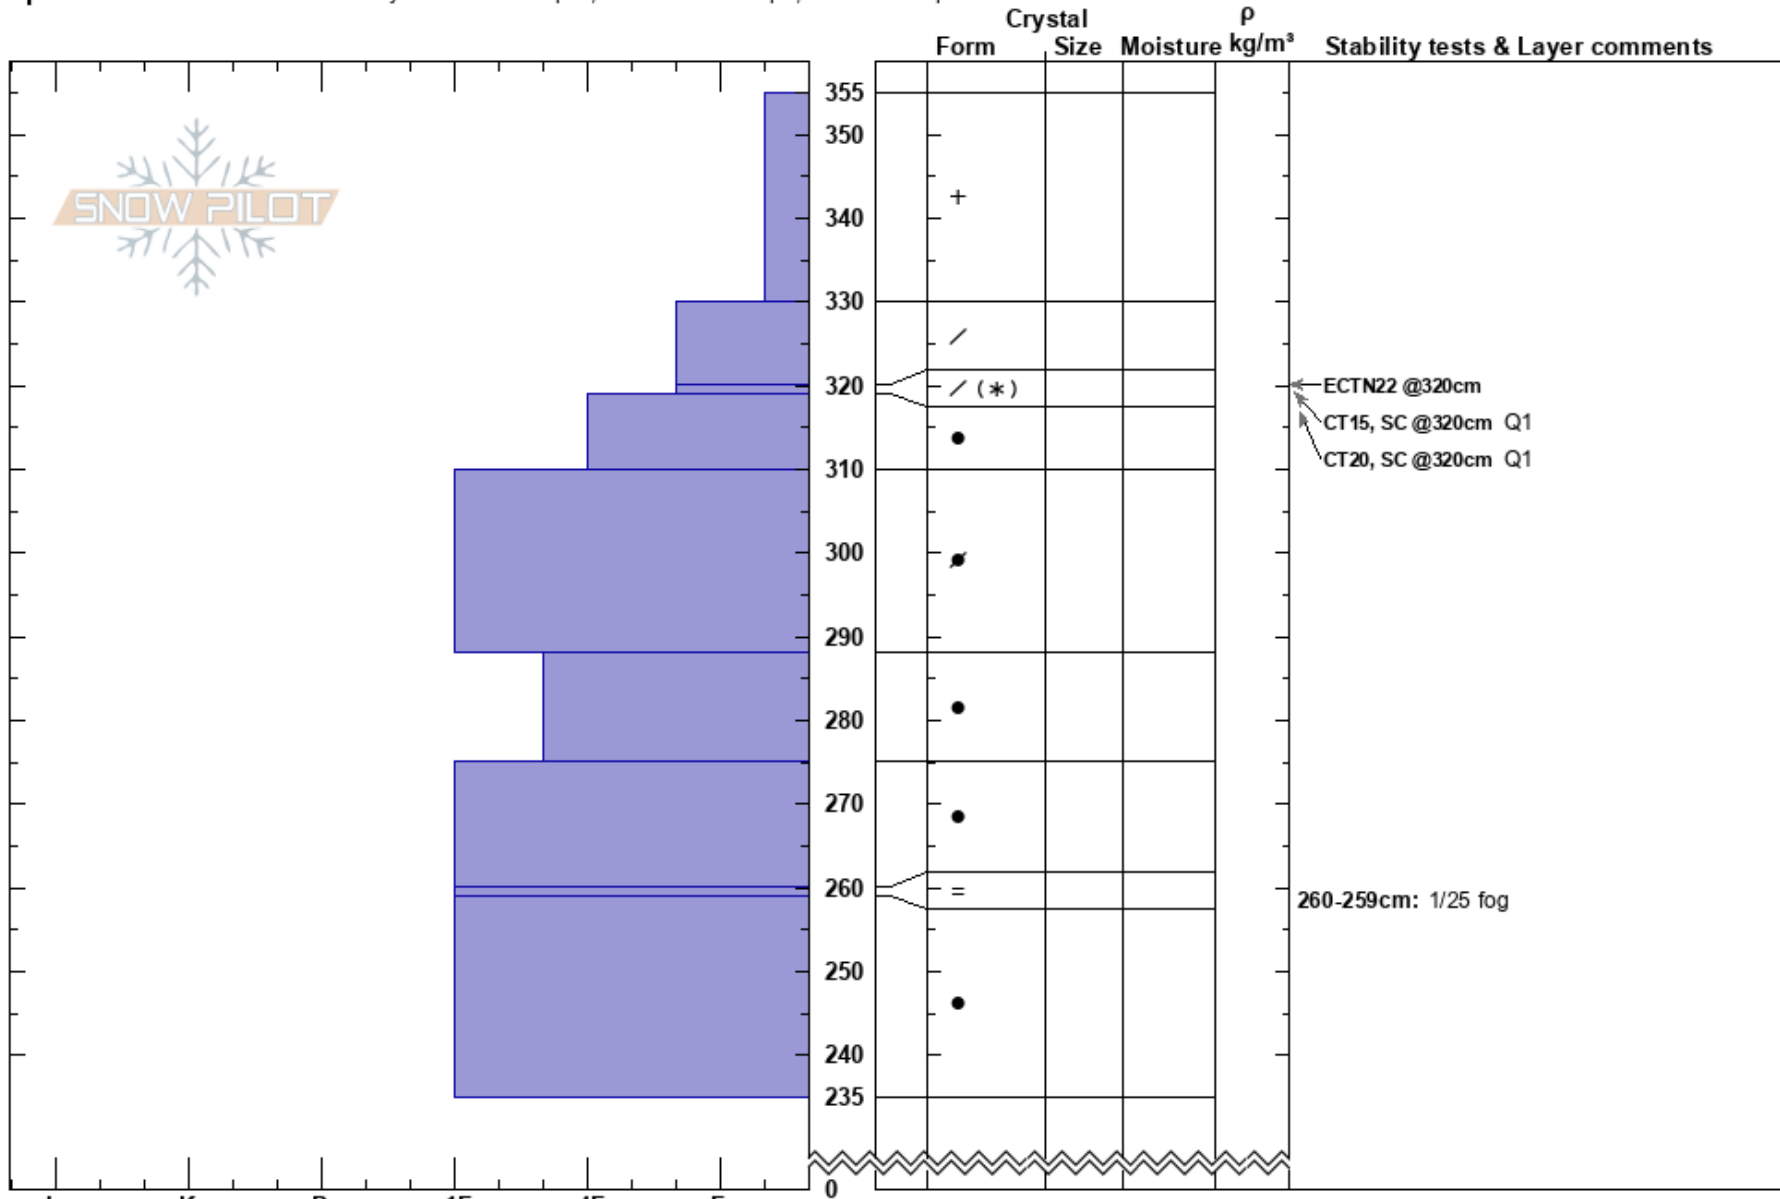

Lipps 1
 Kenai Mountains
 AK
 Elevation: 2325 ft
 Aspect: 253°

Andrew Schauer
 02/20/2022 - 1:00pm
 Co-ord: 60.73778N, -149.23556W
 Slope Angle: 27°
 Wind Loading: no

Stability: Fair
 Air Temperature:
 Sky Cover: CLR
 Precipitation: NO
 Wind: Calm

HS: 355
 PF: 40
 PS: 20
 320-319cm: Problematic layer
 260-259cm: 1/25 fog

Specifics: Recent avalanche activity on different slopes; Ski tracks on slope; We skied slope

Notes: