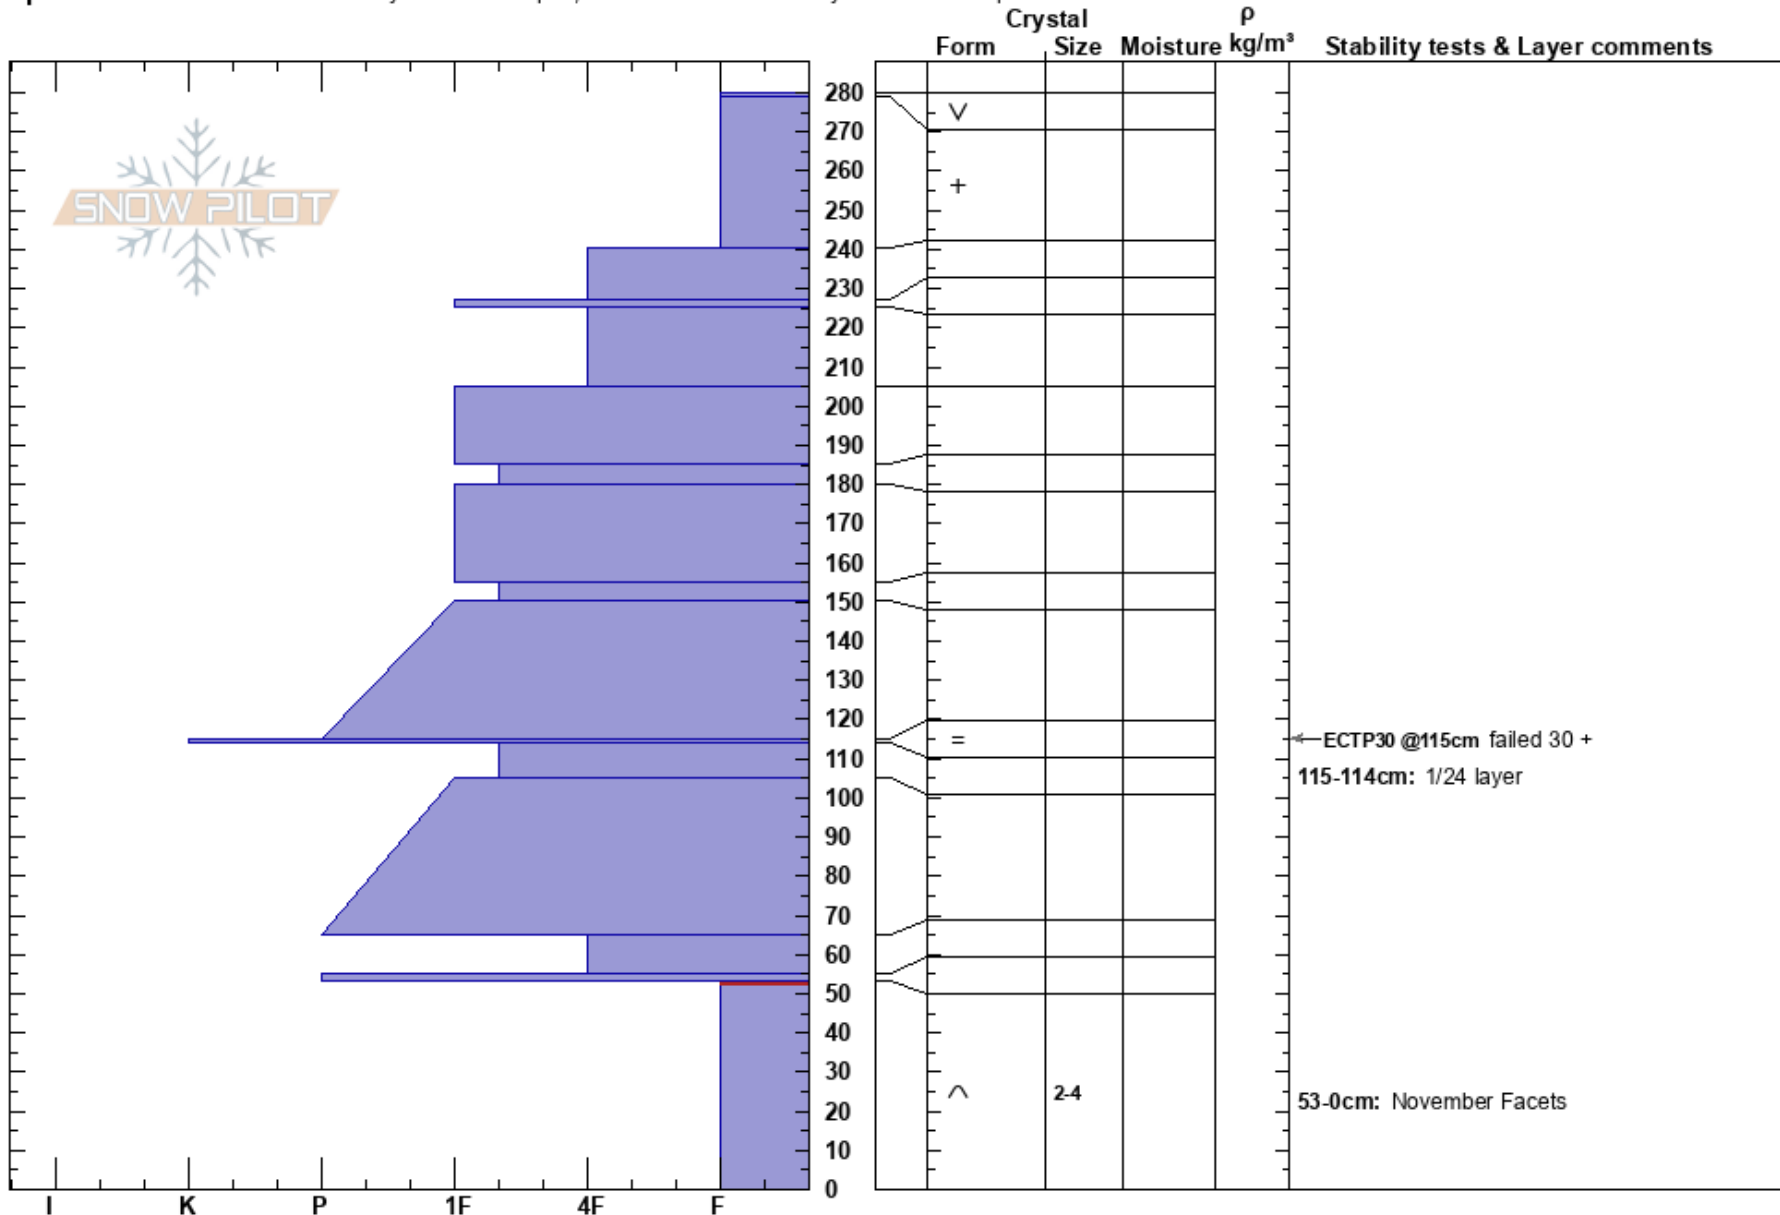

Cracked Ice
 Chugach Range
 AK
 Elevation: 3439 ft
 Aspect: 315°

Gareth Brown
 02/19/2022 - 2:00pm
 Co-ord: 61.17608N, -145.60301W
 Slope Angle: 20°
 Wind Loading:

Stability:
 Air Temperature:
 Sky Cover: CLR
 Precipitation: NO
 Wind: Calm

HS:280
 PF: 50
 PS: 20
 115-114cm: 1/24 layer
 53-0cm: November Facets
 53-0cm: Problematic layer

Specifics: Recent avalanche activity on similar slopes; Recent avalanche activity on different slopes

Notes: