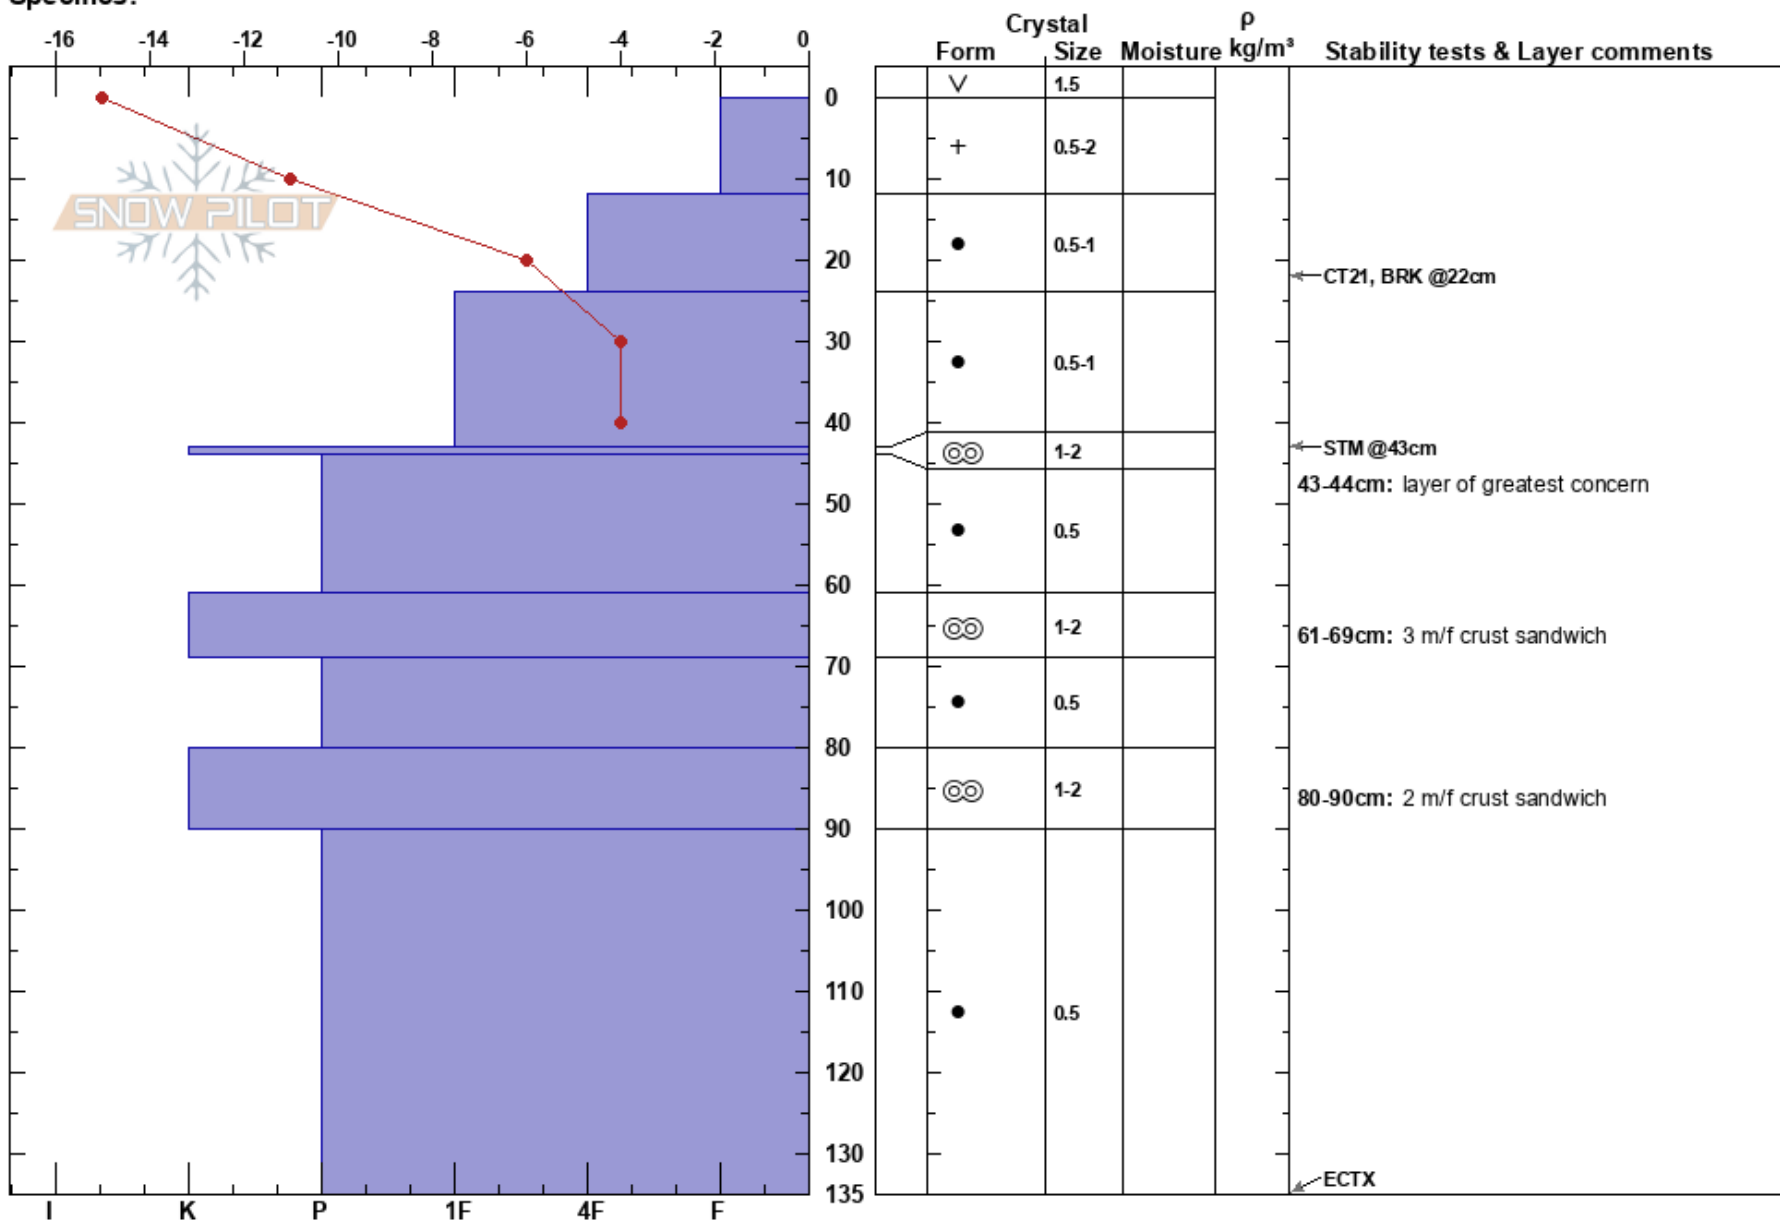

AAI Pro 1 Pit Test
 Chugach Range
 AK
 Elevation: 916 ft
 Aspect: W
 Specifics:

Hannah Lukes
 02/19/2022 - 10:22am
 Co-ord:
 Slope Angle: 2°
 Wind Loading: no

Stability:
 Air Temperature: -9°C
 Sky Cover: CLR
 Precipitation: NO
 Wind: Calm

HS: 135
 PF: 27
 PS: 15
 43-44cm: layer of greatest concern
 43-44cm: Problematic layer
 61-69cm: 3 m/f crust sandwich
 80-90cm: 2 m/f crust sandwich

Notes: Snow stability at this location: fair to good