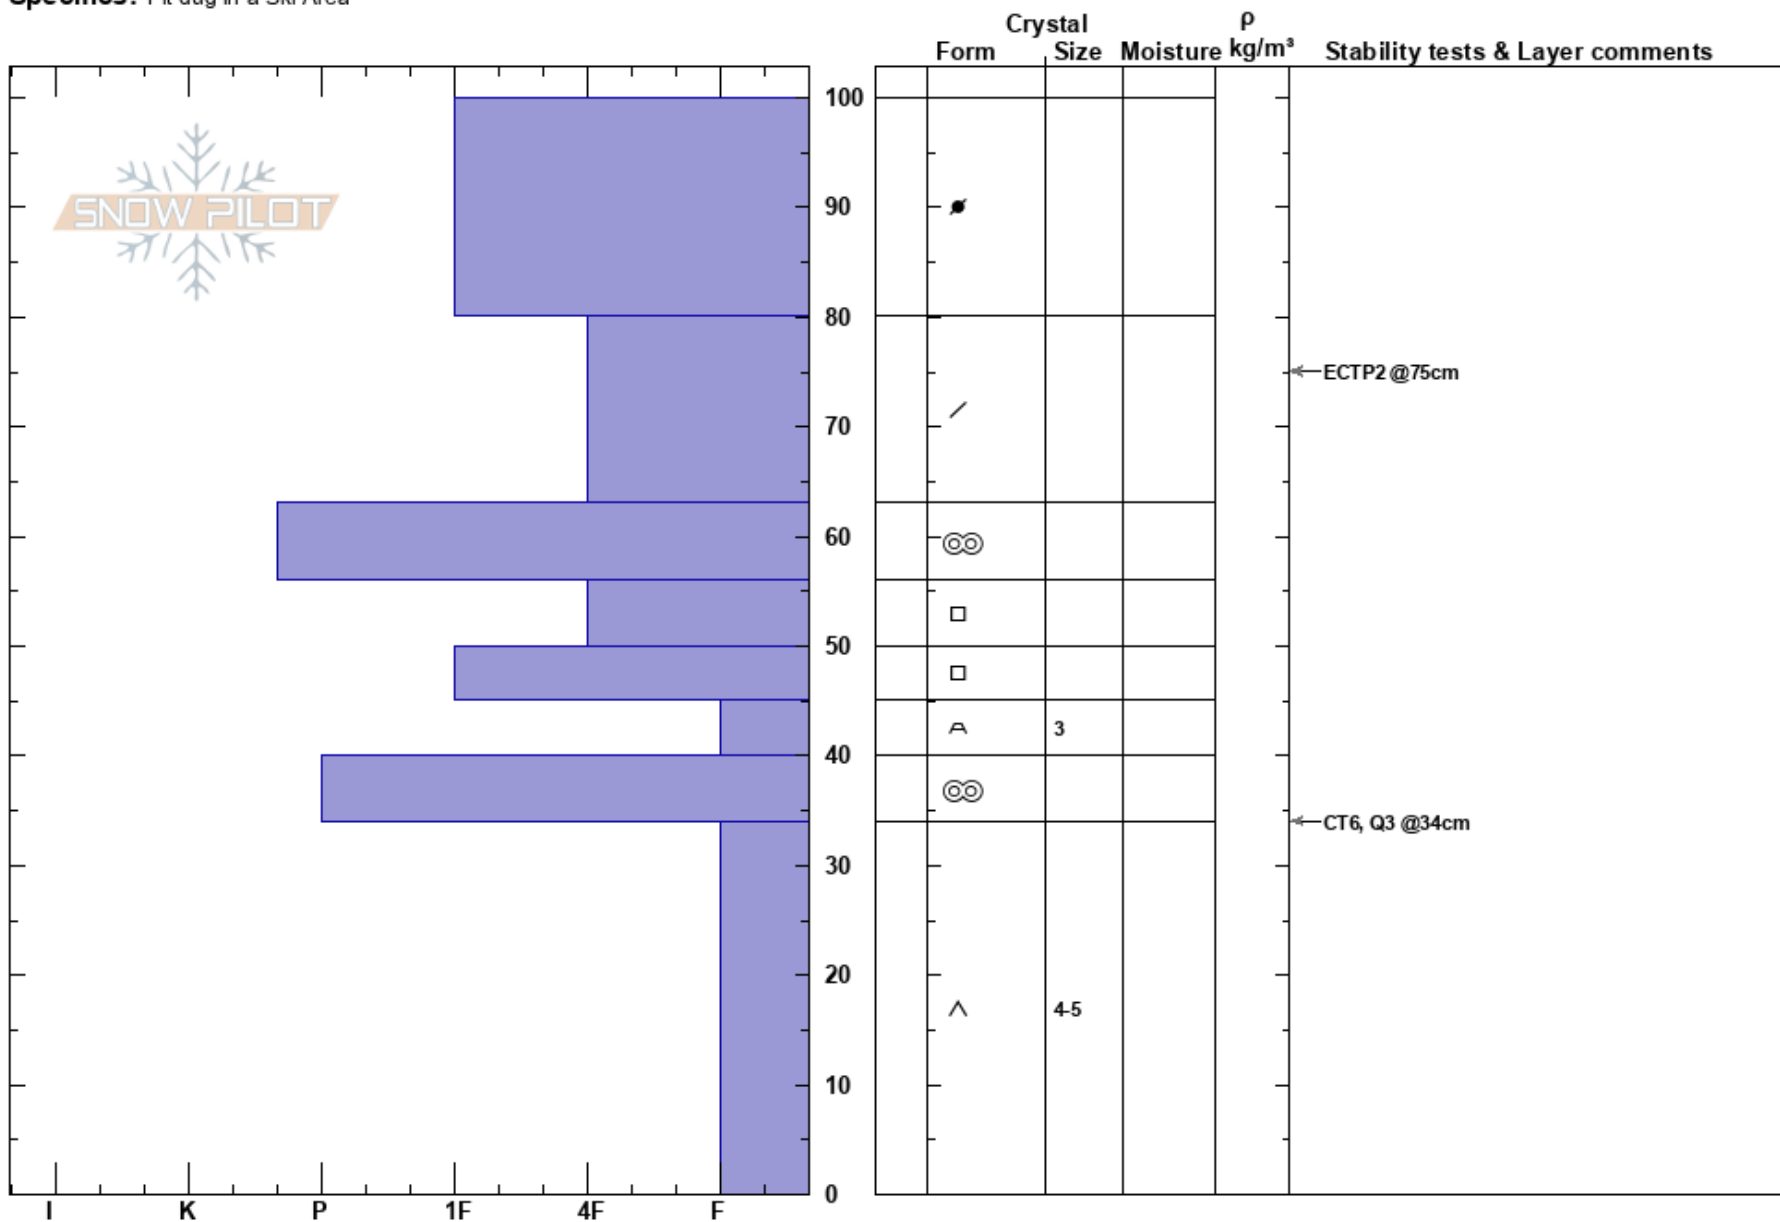

Orbit
 Madison Range-N
 MT
 Elevation: 9600 ft
 Aspect: 340°
 Specifics: Pit dug in a Ski Area

Ryan Brubaker
 02/19/2022 - 1:30pm
 Co-ord:
 Slope Angle:
 Wind Loading: yes

Stability:
 Air Temperature:
 Sky Cover: SCT
 Precipitation: NO
 Wind: S Strong

HS: 100
 Layer Notes:
 45-40cm: Problematic layer

Notes: