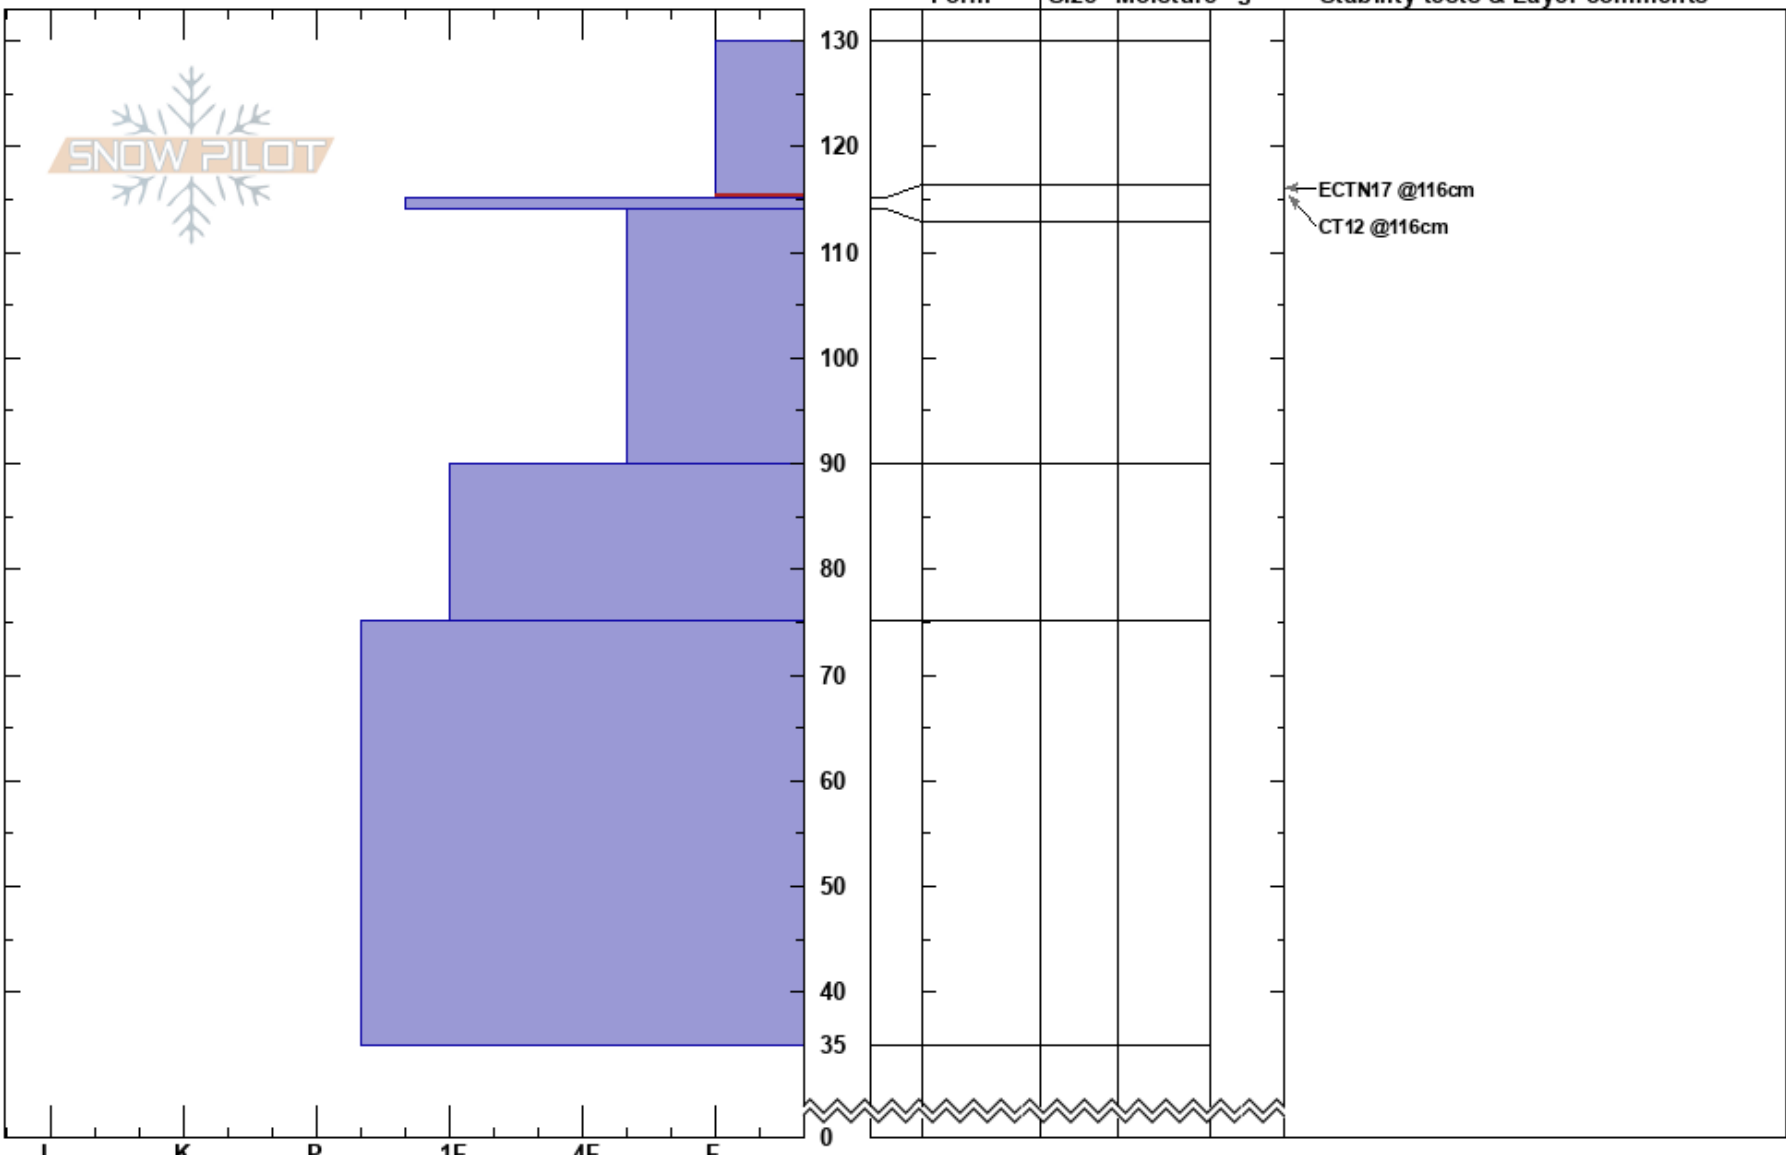

S. Willow Drainage
 Tobacco Roots
 MT
Elevation: 8680 ft
Aspect: 225°
Specifics: We skied slope

Wyatt Hubbard
 02/19/2022 - 9:00am
Co-ord: 45.56850N, -112.02128W
Slope Angle:
Wind Loading: yes

Stability: Fair **HS:** 130 **Layer Notes:**
Air Temperature: 130-115cm: Problematic layer
Sky Cover: SCT
Precipitation: NO
Wind: SW