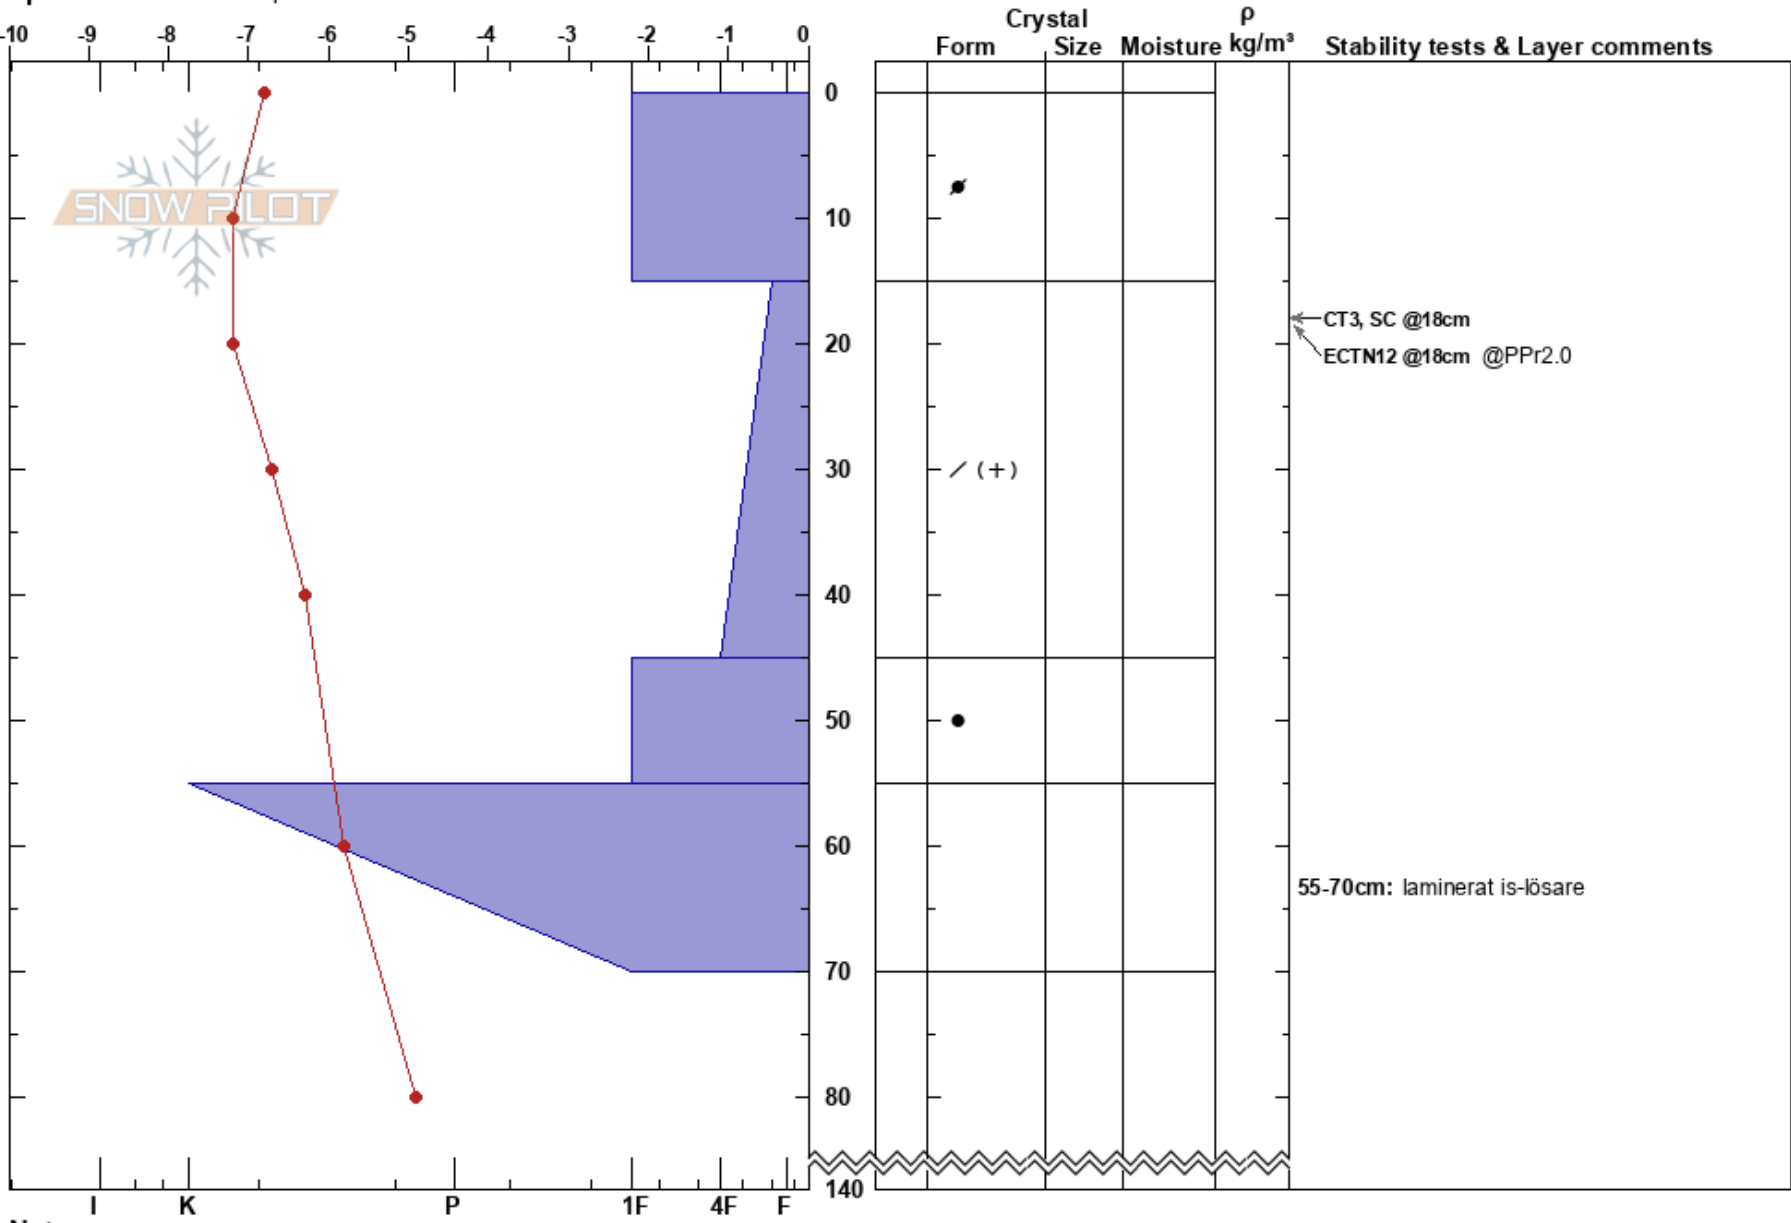

Baksidan Sommar
 Åreskutan
 Sweden
Elevation: 1185 m
Aspect: SE
Specifics: We skied slope

Karin Trolin
 19/02/2022 - 13:00
Co-ord: 33V 405342E 7034450N
Slope Angle: 30°
Wind Loading: previous

Stability:
Air Temperature: -8.1°C **PF:** 35 55-70cm: laminerat is-lösare
Sky Cover: BKN **PS:** 20
Precipitation: NO
Wind: W Moderate