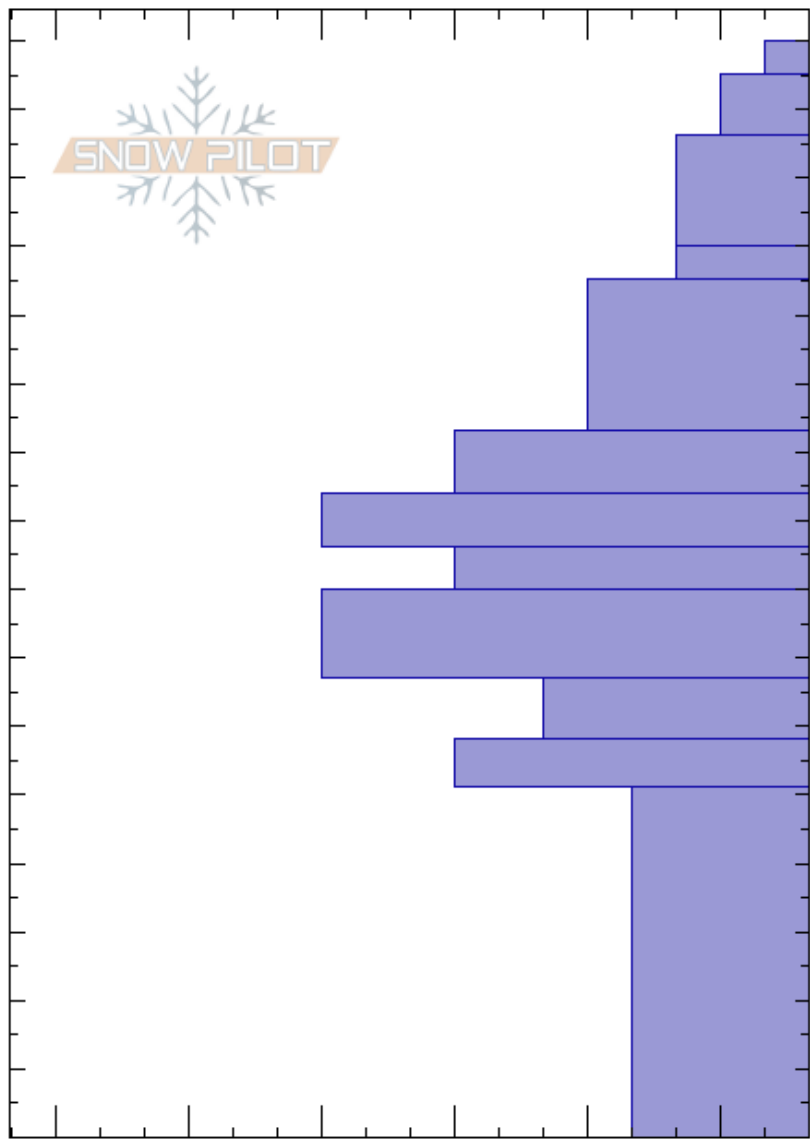

Buck Ridge - Bear Crk
 Madison Range-N
 MT
 Elevation: 9400 ft
 Aspect: 45°
 Specifics:

Ian Hoyer
 02/17/2022 - 12:00pm
 Co-ord: 45.18494N, -111.46665W
 Slope Angle: 32°
 Wind Loading: no

Stability: Fair
 Air Temperature:
 Sky Cover: BKN
 Precipitation: NO
 Wind: Calm

HS: 160
 Layer Notes:
 130-125cm: Problematic layer

Elevation (ft)	Crystal		Moisture	ρ kg/m ³	Stability tests & Layer comments
	Form	Size			
160					
150	+				
140	/				
130	☒	1			
110	⊖				
100	⊖				
90	•				
80	•				
70	•				
60	⊖				
50	•				
30	⊖				
0					ECTX