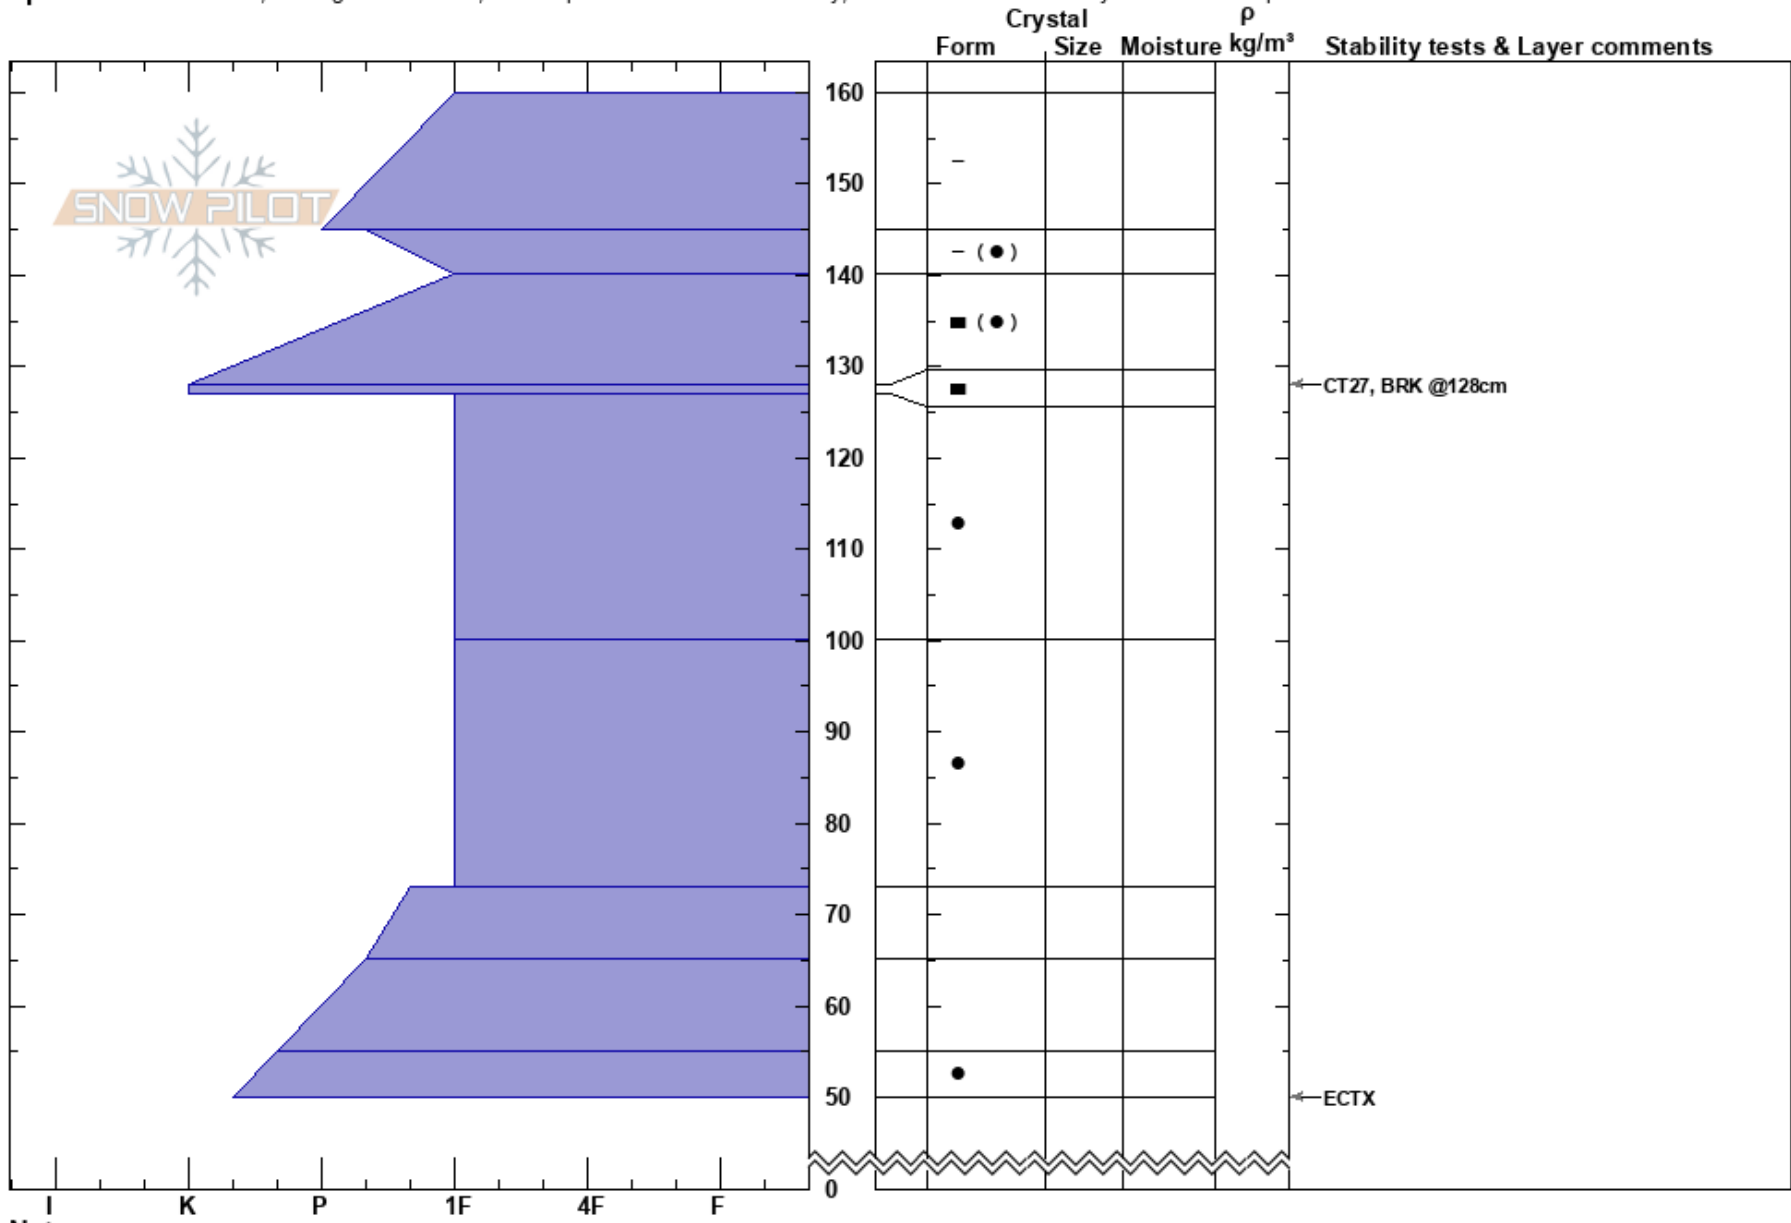

Vista Butte Day 1
 Vista Butte
 OR
 Elevation: 6587 ft
 Aspect: NE

Parker Clemons
 02/13/2022 - 12:00pm
 Co-ord: 43.99242N, -121.59853W
 Slope Angle: 25°
 Wind Loading: no

Stability: Good HS: 160 Layer Notes:
 Air Temperature: 10°C PF: 15 128-127cm: Problematic layer
 Sky Cover: CLR PS: 6
 Precipitation: NO
 Wind: W Calm

Specifics: Practice Pit; Pit dug in a Ski Area; Pit is representative of backcountry; Recent avalanche activity on different slopes

Notes: Avi 1 field day 1 Vista Butte