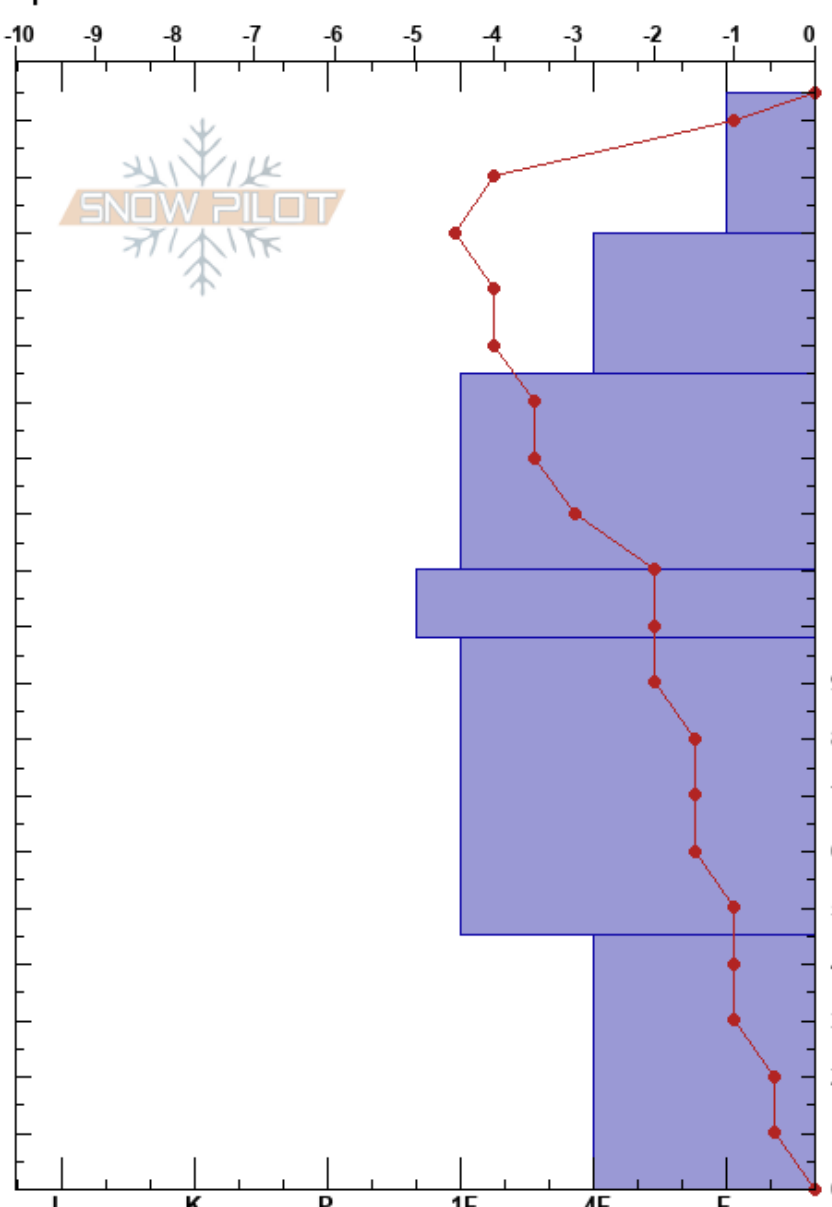

Philips Ridge  
Teton Range  
WY  
Elevation: 7640 ft  
Aspect: 120°  
Specifics:

Stephanie Schmitt  
03/18/2019 - 3:30pm  
Co-ord:  
Slope Angle: 20°  
Wind Loading:

Stability:  
Air Temperature: 3°C  
Sky Cover: CLR  
Precipitation: NO  
Wind: Calm

HS: 195  
PF: 15  
PS: 5  
Layer Notes:

Form	Crystal Size	Moisture	$\rho$ kg/m <sup>3</sup>	Stability tests & Layer comments
•				
•	0.5			
•	1			
•	1.5			
•	1.5			
•	1			
⊖	2			

CTN  
ECTX

Notes: