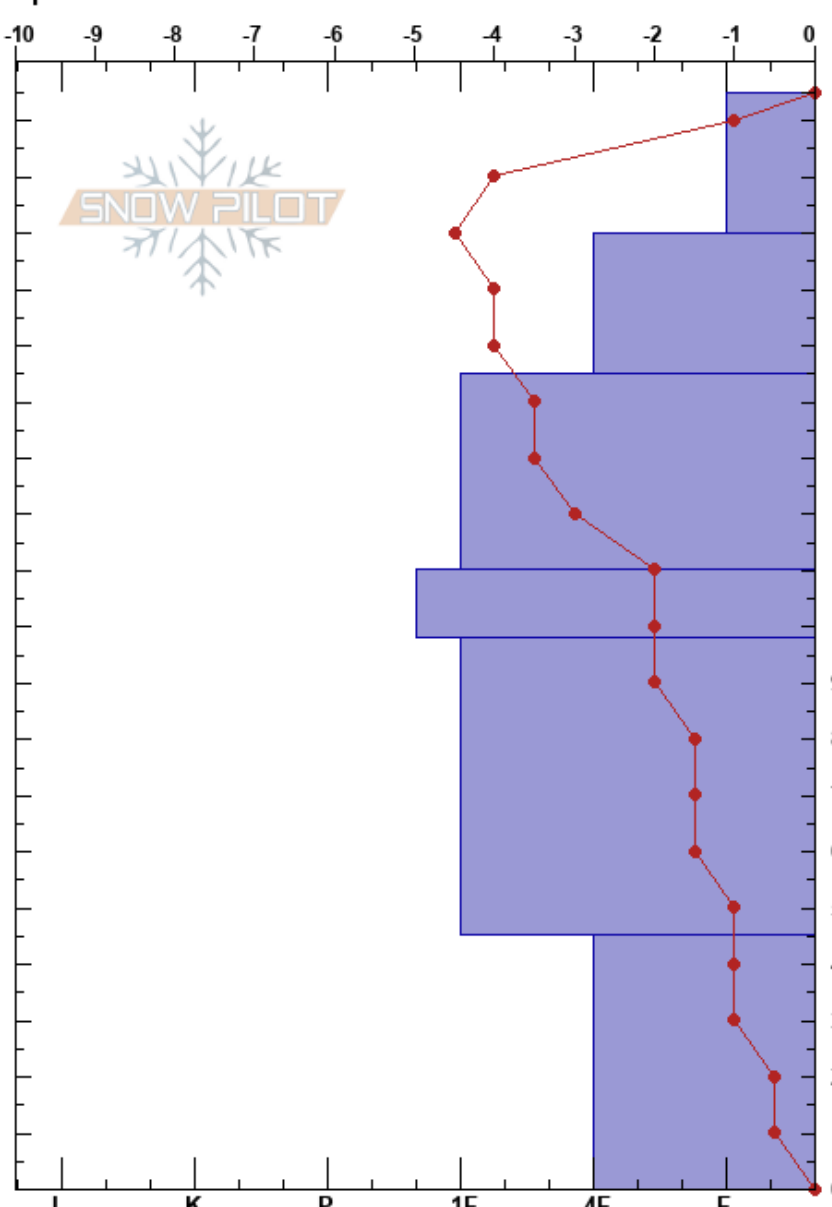

Philips Ridge
 Teton Range
 WY
 Elevation: 7640 ft
 Aspect: 120°
 Specifics:

Stephanie Schmitt
 03/18/2019 - 3:30pm
 Co-ord:
 Slope Angle: 20°
 Wind Loading:

Stability:
 Air Temperature: 3°C
 Sky Cover: CLR
 Precipitation: NO
 Wind: Calm

HS: 195
 PF: 15
 PS: 5
 Layer Notes:

Form	Crystal Size	Moisture	ρ kg/m ³	Stability tests & Layer comments
•				
•	0.5			
•	1			
•	1.5			
•	1.5			
•	1			
⊖	2			

Notes:

CTN
 ECTX