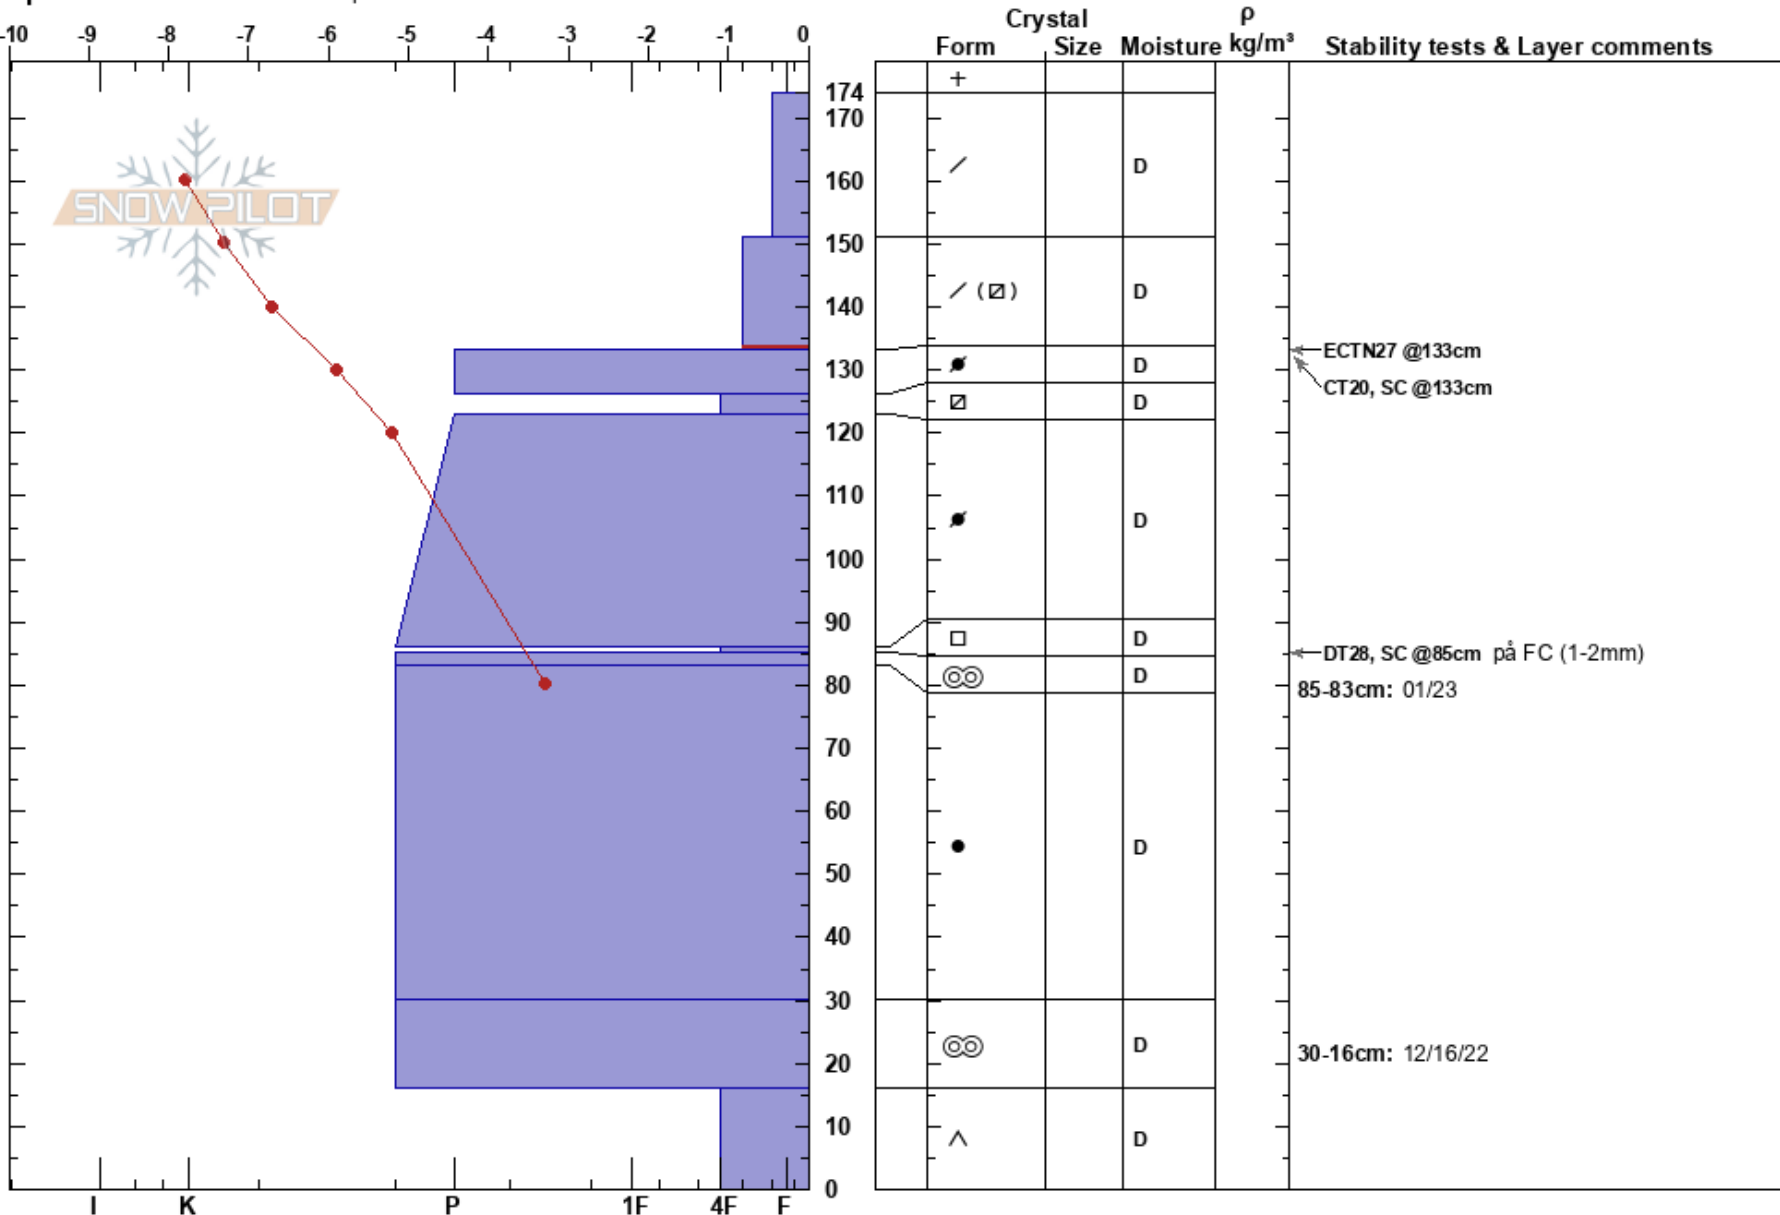

Småhamra TL
 Funäsfjällen
 Sweden
 Elevation: 952 m
 Aspect: NE

John Wilcoxon
 17/02/2022 - 10:17
 Co-ord: 33V 362318E 6941014N
 Slope Angle: 22°
 Wind Loading: no

Stability: Good
 Air Temperature: -7.6°C
 Sky Cover: OVC
 Precipitation: NO
 Wind: NE Light Breeze

HS: 174
 PF: 20
 Layer Notes:
 151-133cm: Problematic layer
 85-83cm: 01/23
 30-16cm: 12/16/22

Specifics: We snowmobiled slope

Notes: OBJ: Bedöm drevsnöflak. ID potentiella PWL