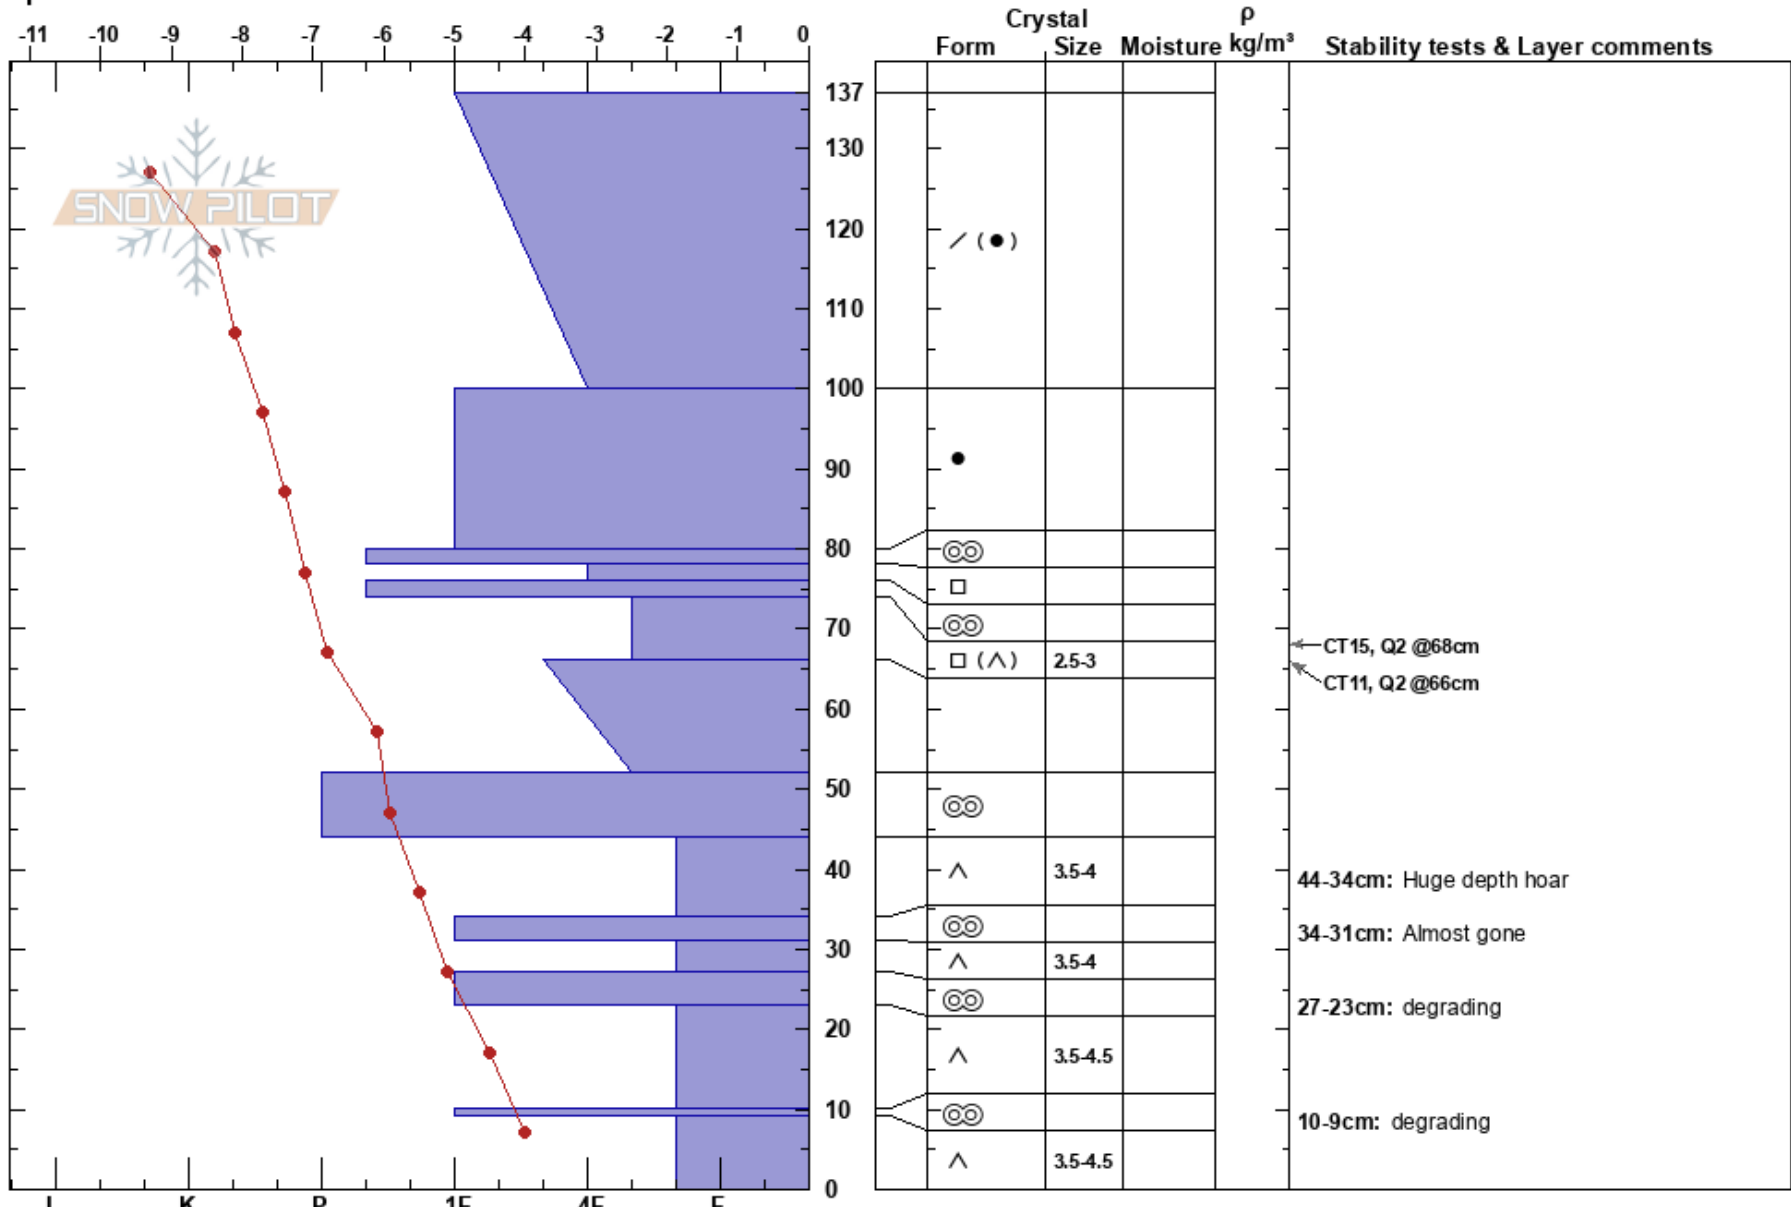

Stutzmans =  
 Madison Range-N  
 MT  
 Elevation: 10436 ft  
 Aspect: 192°  
 Specifics:

Mitch Upton  
 02/15/2022 - 1:00pm  
 Co-ord:  
 Slope Angle: 31°  
 Wind Loading: no

Stability:  
 Air Temperature: -11°C  
 Sky Cover: X  
 Precipitation: S-1  
 Wind: W Light Breeze

HS: 137  
 Layer Notes:  
 74-66cm: Problematic layer  
 44-34cm: Huge depth hoar  
 34-31cm: Almost gone  
 27-23cm: degrading  
 10-9cm: degrading

Notes: =