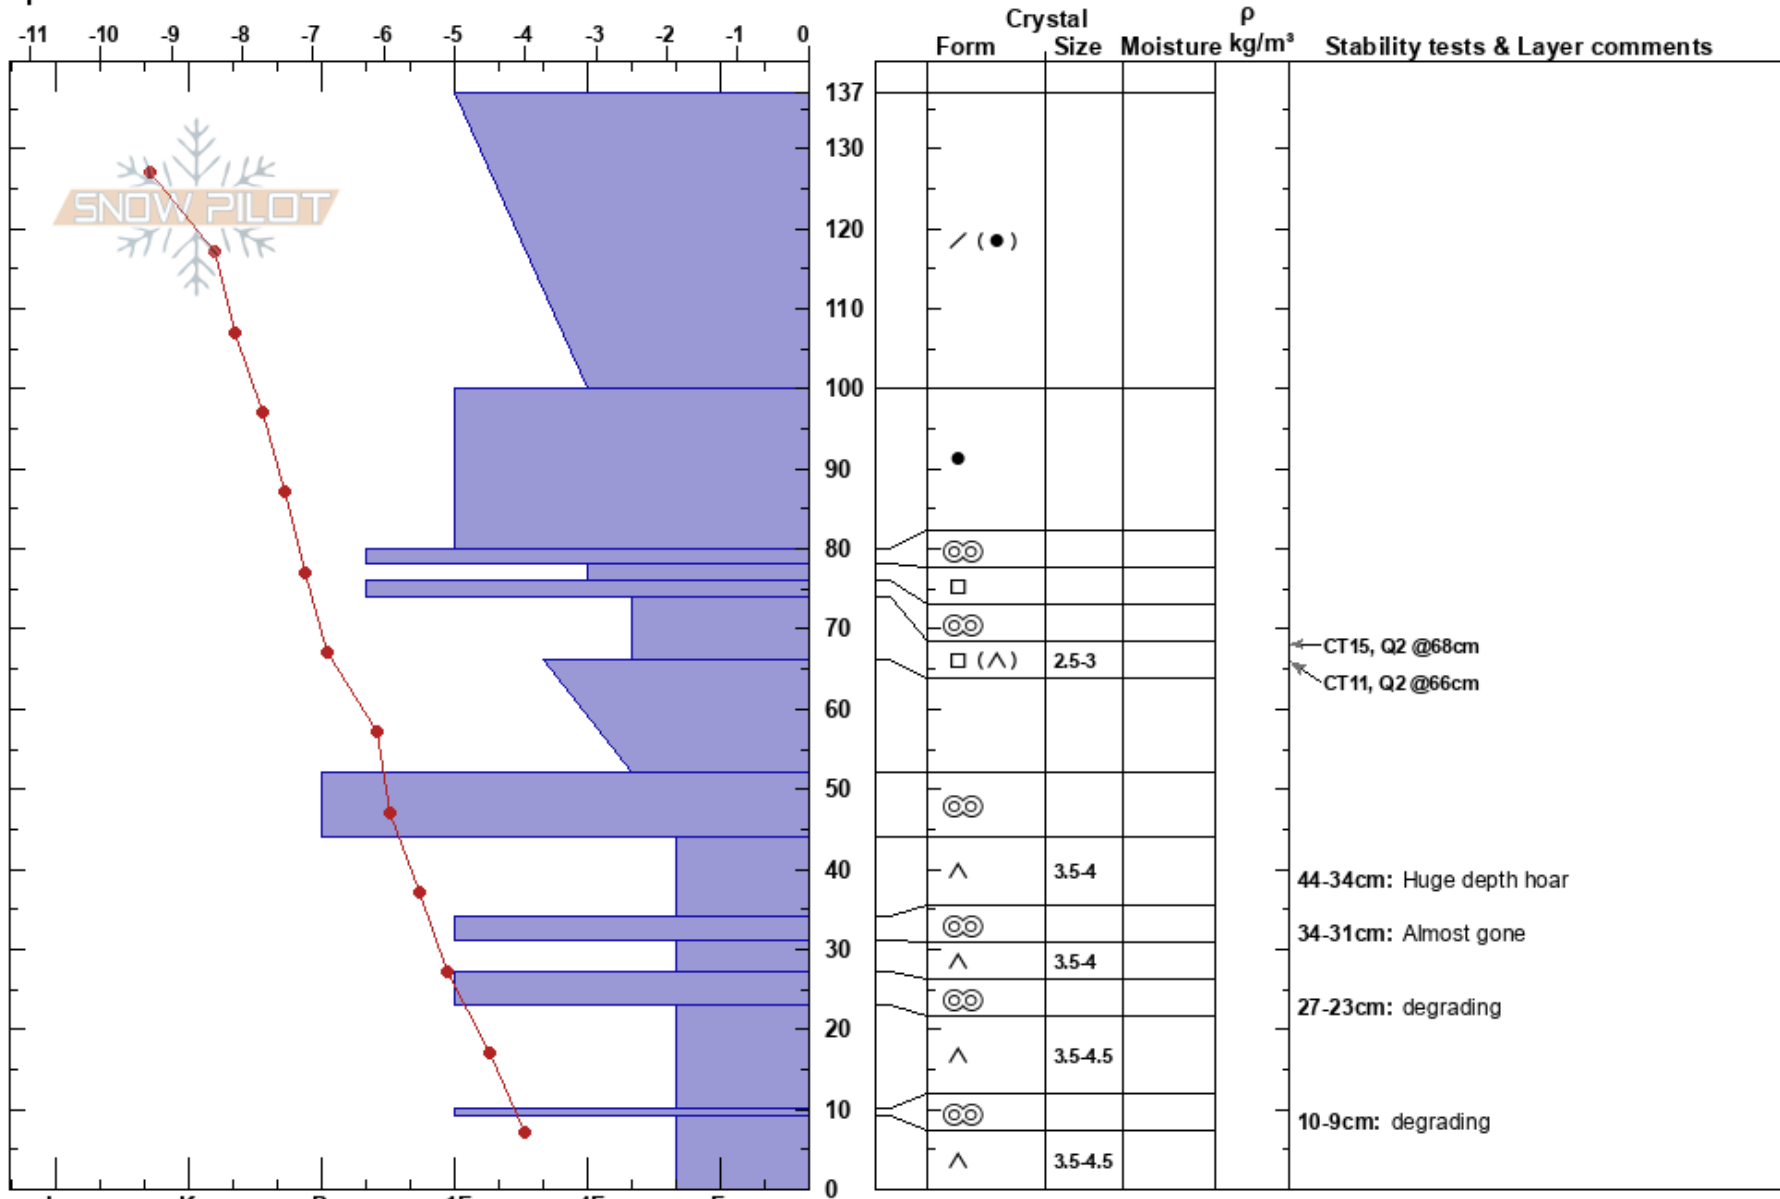

Stutzmans =
 Madison Range-N
 MT
 Elevation: 10436 ft
 Aspect: 192°
 Specifics:

Mitch Upton
 02/15/2022 - 1:00pm
 Co-ord:
 Slope Angle: 31°
 Wind Loading: no

Stability:
 Air Temperature: -11°C
 Sky Cover: X
 Precipitation: S-1
 Wind: W Light Breeze

HS: 137
 Layer Notes:
 74-66cm: Problematic layer
 44-34cm: Huge depth hoar
 34-31cm: Almost gone
 27-23cm: degrading
 10-9cm: degrading

Notes: =