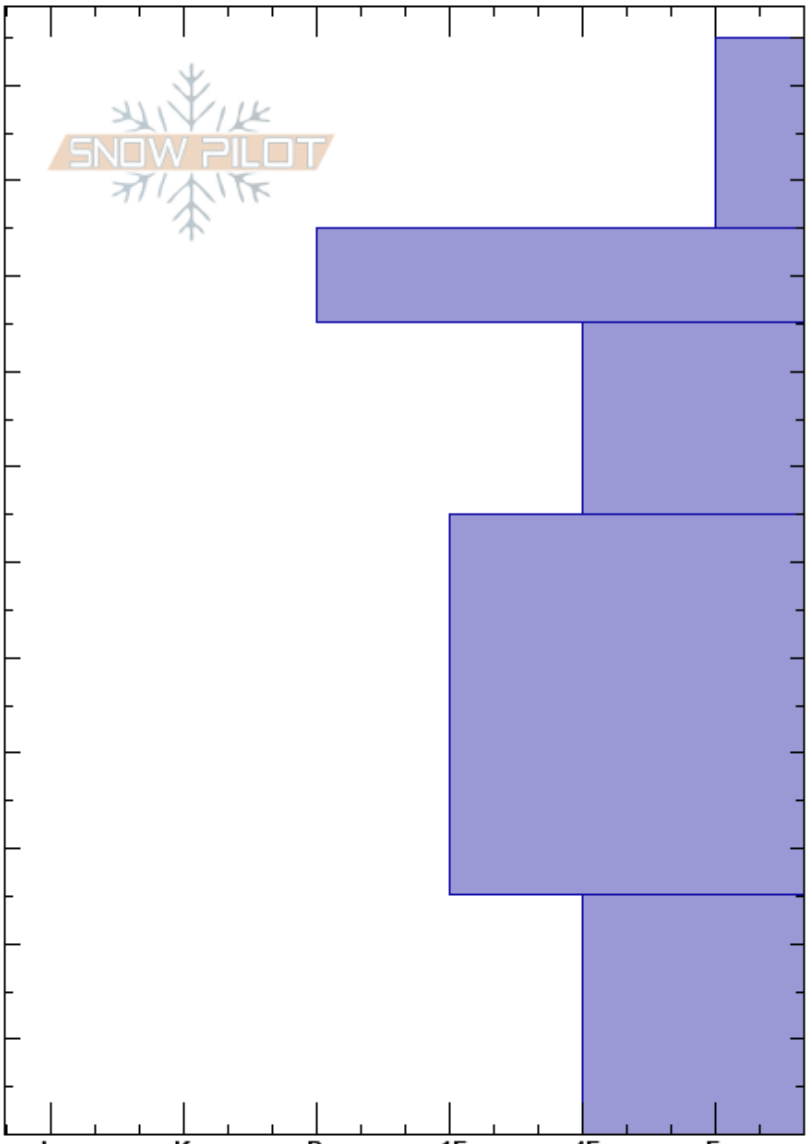

Hidden Valley, RMNP
 RMNP
 CO
 Elevation: 11000 ft
 Aspect: E
 Specifics:

Nicholas Bollen
 12/27/2016 - 10:00am
 Co-ord:
 Slope Angle: 25°
 Wind Loading: yes

Stability:
 Air Temperature:
 Sky Cover: FEW
 Precipitation: NO
 Wind: Light Breeze

HS: 115

Layer Notes:

Altitude (ft)	Crystal		Moisture	ρ kg/m ³	Stability tests & Layer comments
	Form	Size			
115					
110					
100					
95					
90					
85					
80					
75					
70					
65					
60					
55					
50					
45					
40					
35					
30					
28					
25					
20					
15					
10					
5					
0					