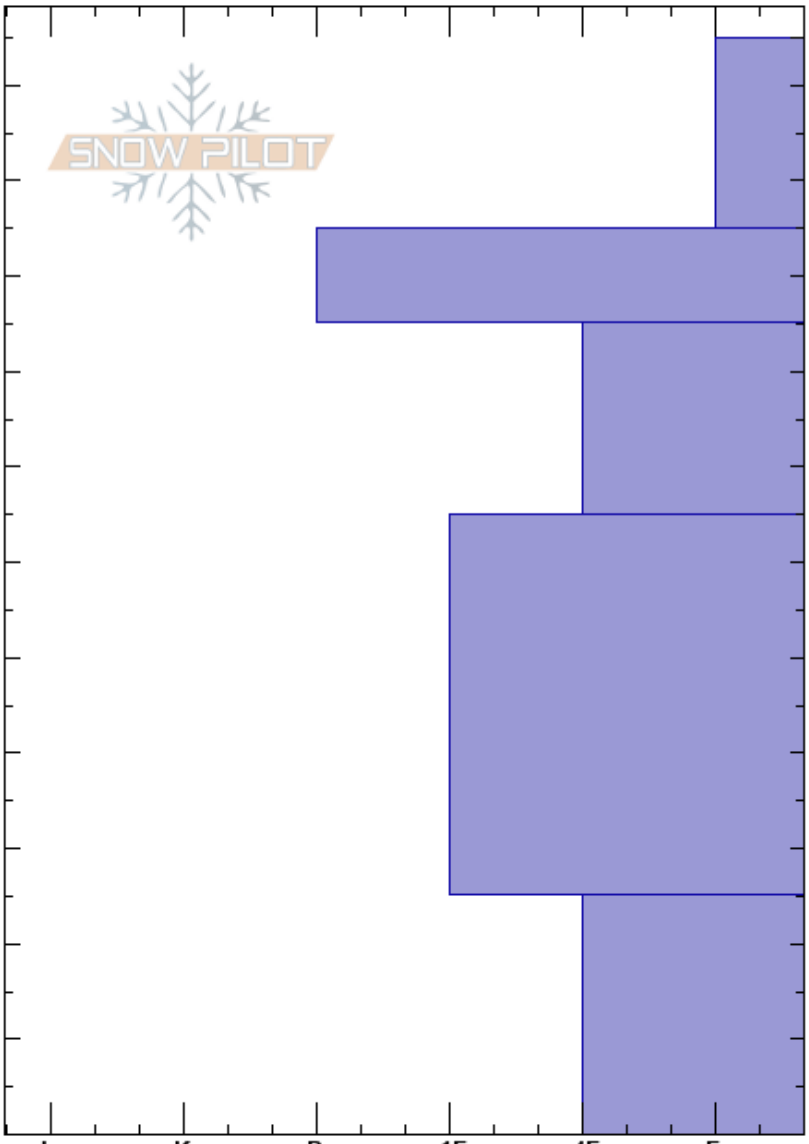

Hidden Valley, RMNP  
 RMNP  
 CO  
 Elevation: 11000 ft  
 Aspect: E  
 Specifics:

Nicholas Bollen  
 12/27/2016 - 10:00am  
 Co-ord:  
 Slope Angle: 25°  
 Wind Loading: yes

Stability:  
 Air Temperature:  
 Sky Cover: FEW  
 Precipitation: NO  
 Wind: Light Breeze

HS: 115

Layer Notes:

Altitude (ft)	Crystal		Moisture	$\rho$ kg/m <sup>3</sup>	Stability tests & Layer comments
	Form	Size			
115					
110					
100					
95					
90					
85					
80					
70					
60					
50					
40					
30					
20					
10					
0					