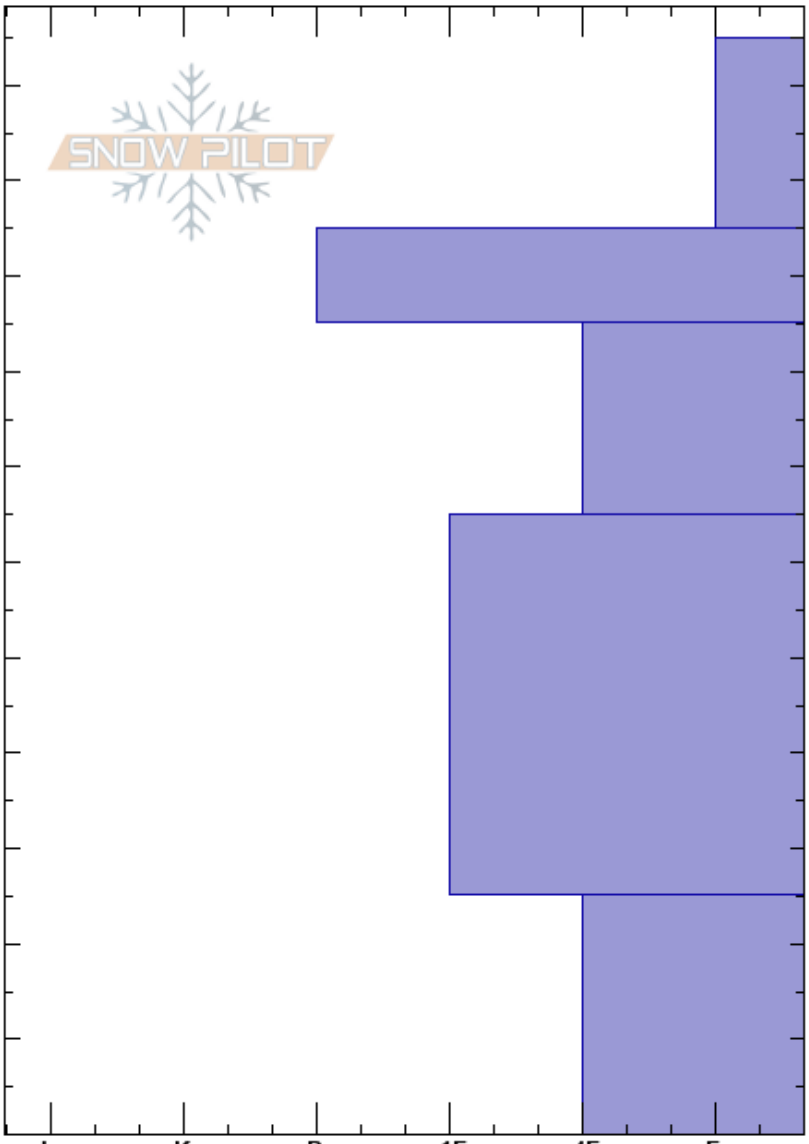

Hidden Valley, RMNP
 RMNP
 CO
 Elevation: 11000 ft
 Aspect: E
 Specifics:

Nicholas Bollen
 12/27/2016 - 10:00am
 Co-ord:
 Slope Angle: 25°
 Wind Loading: yes

Stability:
 Air Temperature:
 Sky Cover: FEW
 Precipitation: NO
 Wind: Light Breeze

HS: 115

Layer Notes:

	Crystal		ρ	Stability tests & Layer comments
	Form	Size		
115				
110				
100				
90				
80				
70				
60				
50				
40				
30				
20				
10				
0				

Notes: