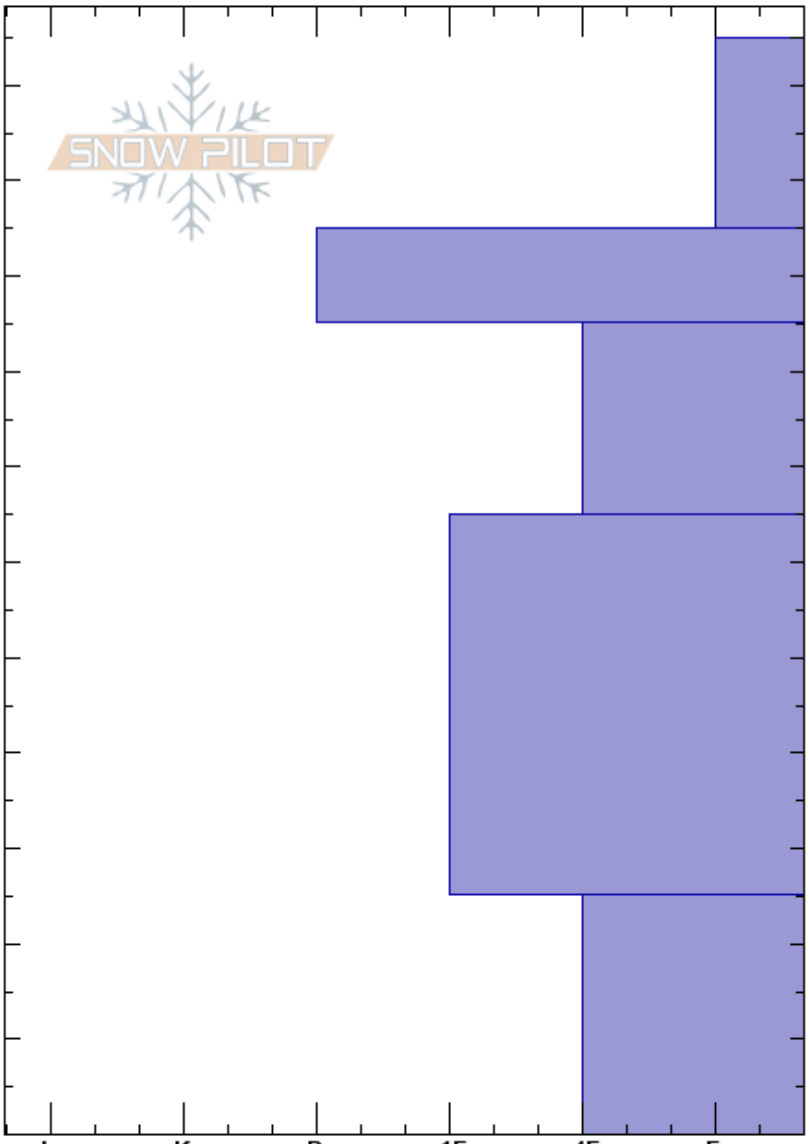

Hidden Valley, RMNP
 RMNP
 CO
 Elevation: 11000 ft
 Aspect: E
 Specifics:

Nicholas Bollen
 12/27/2016 - 10:00am
 Co-ord:
 Slope Angle: 25°
 Wind Loading: yes

Stability:
 Air Temperature:
 Sky Cover: FEW
 Precipitation: NO
 Wind: Light Breeze

HS: 115

Layer Notes:

Altitude (ft)	Crystal		Moisture	ρ kg/m ³	Stability tests & Layer comments
	Form	Size			
115					
110					
100					
95					
90					
85					
80					
75					
70					
65					
60					
50					
40					
30					
25					
20					
10					
0					